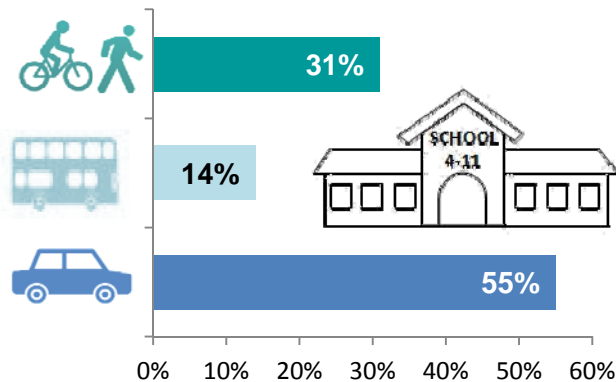

Average journeys by main mode

Average distance travelled by mode

Average journey length

Key facts: Walking

Travel Survey for Northern Ireland (TSNI) 2013-2015

The TSNI headline report 2013-2015 is available at:
<https://www.infrastructure-ni.gov.uk/articles/travel-survey-northern-ireland>

Key facts: Car journeys

Why people travel

School travel: 4-11 year olds

School travel: 12-18 year olds