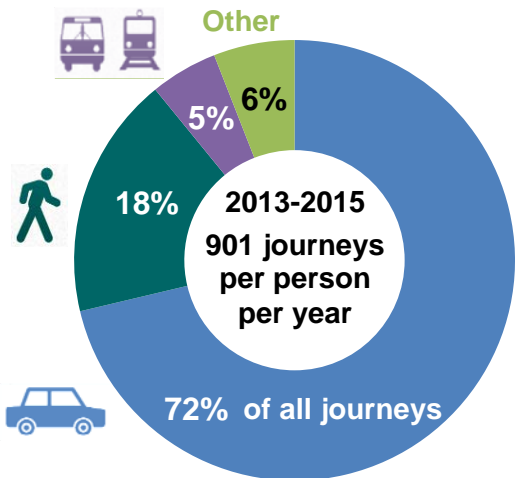

Average journeys by main mode

Average distance travelled by mode

Average journey length

Key facts: Walking

Travel Survey for Northern Ireland (TSNI) 2013-2015

The TSNI headline report 2013-2015 is available at:
<https://www.infrastructure-ni.gov.uk/articles/travel-survey-northern-ireland>

Key facts: Car journeys

Why people travel

School travel: 4-11 year olds

School travel: 12-18 year olds