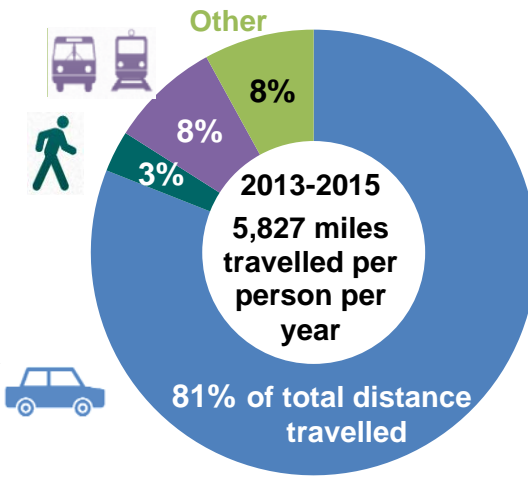

Average journeys by main mode

Average distance travelled by mode

Average journey length

Key facts: Walking

Travel Survey for Northern Ireland (TSNI) 2013-2015

The TSNI headline report 2013-2015 is available at:
<https://www.infrastructure-ni.gov.uk/articles/travel-survey-northern-ireland>

Key facts: Car journeys

Why people travel

School travel: 4-11 year olds

School travel: 12-18 year olds