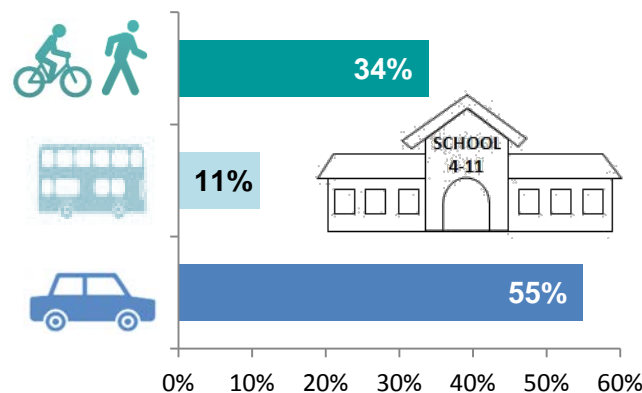

Average journeys by main mode

Average distance travelled by mode

Average journey length

Key facts: Walking

Travel Survey for Northern Ireland (TSNI) 2014-2016

The TSNI headline report 2014-2016 is available at:
<https://www.infrastructure-ni.gov.uk/articles/travel-survey-northern-ireland>

Key facts: Car journeys

Why people travel

School travel: 4-11 year olds

School travel: 12-18 year olds