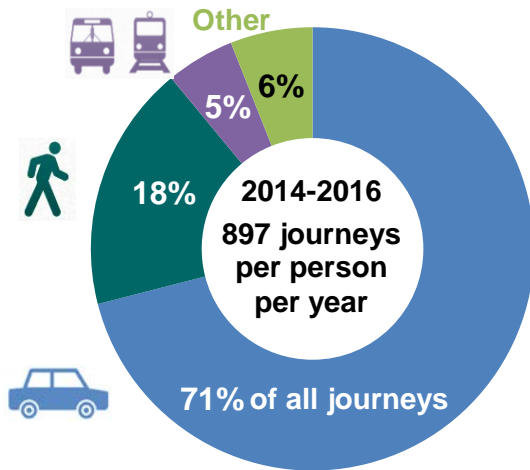

Average journeys by main mode

Average distance travelled by mode

Average journey length

Key facts: Walking

Travel Survey for Northern Ireland (TSNI) 2014-2016

The TSNI headline report 2014-2016 is available at:
<https://www.infrastructure-ni.gov.uk/articles/travel-survey-northern-ireland>

Key facts: Car journeys

Why people travel

School travel: 4-11 year olds

School travel: 12-18 year olds