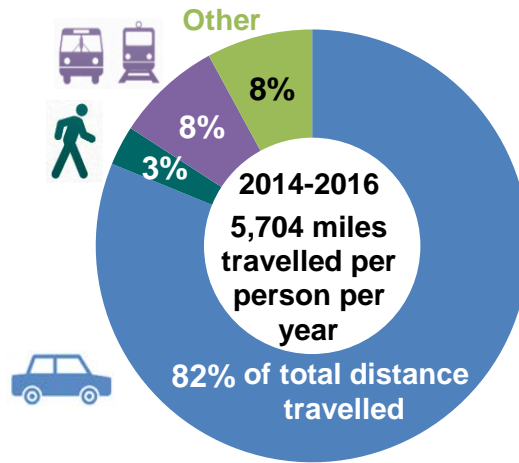

Average journeys by main mode

Average distance travelled by mode

Average journey length

Key facts: Walking

Travel Survey for Northern Ireland (TSNI) 2014-2016

The TSNI headline report 2014-2016 is available at:
<https://www.infrastructure-ni.gov.uk/articles/travel-survey-northern-ireland>

Key facts: Car journeys

Why people travel

School travel: 4-11 year olds

School travel: 12-18 year olds