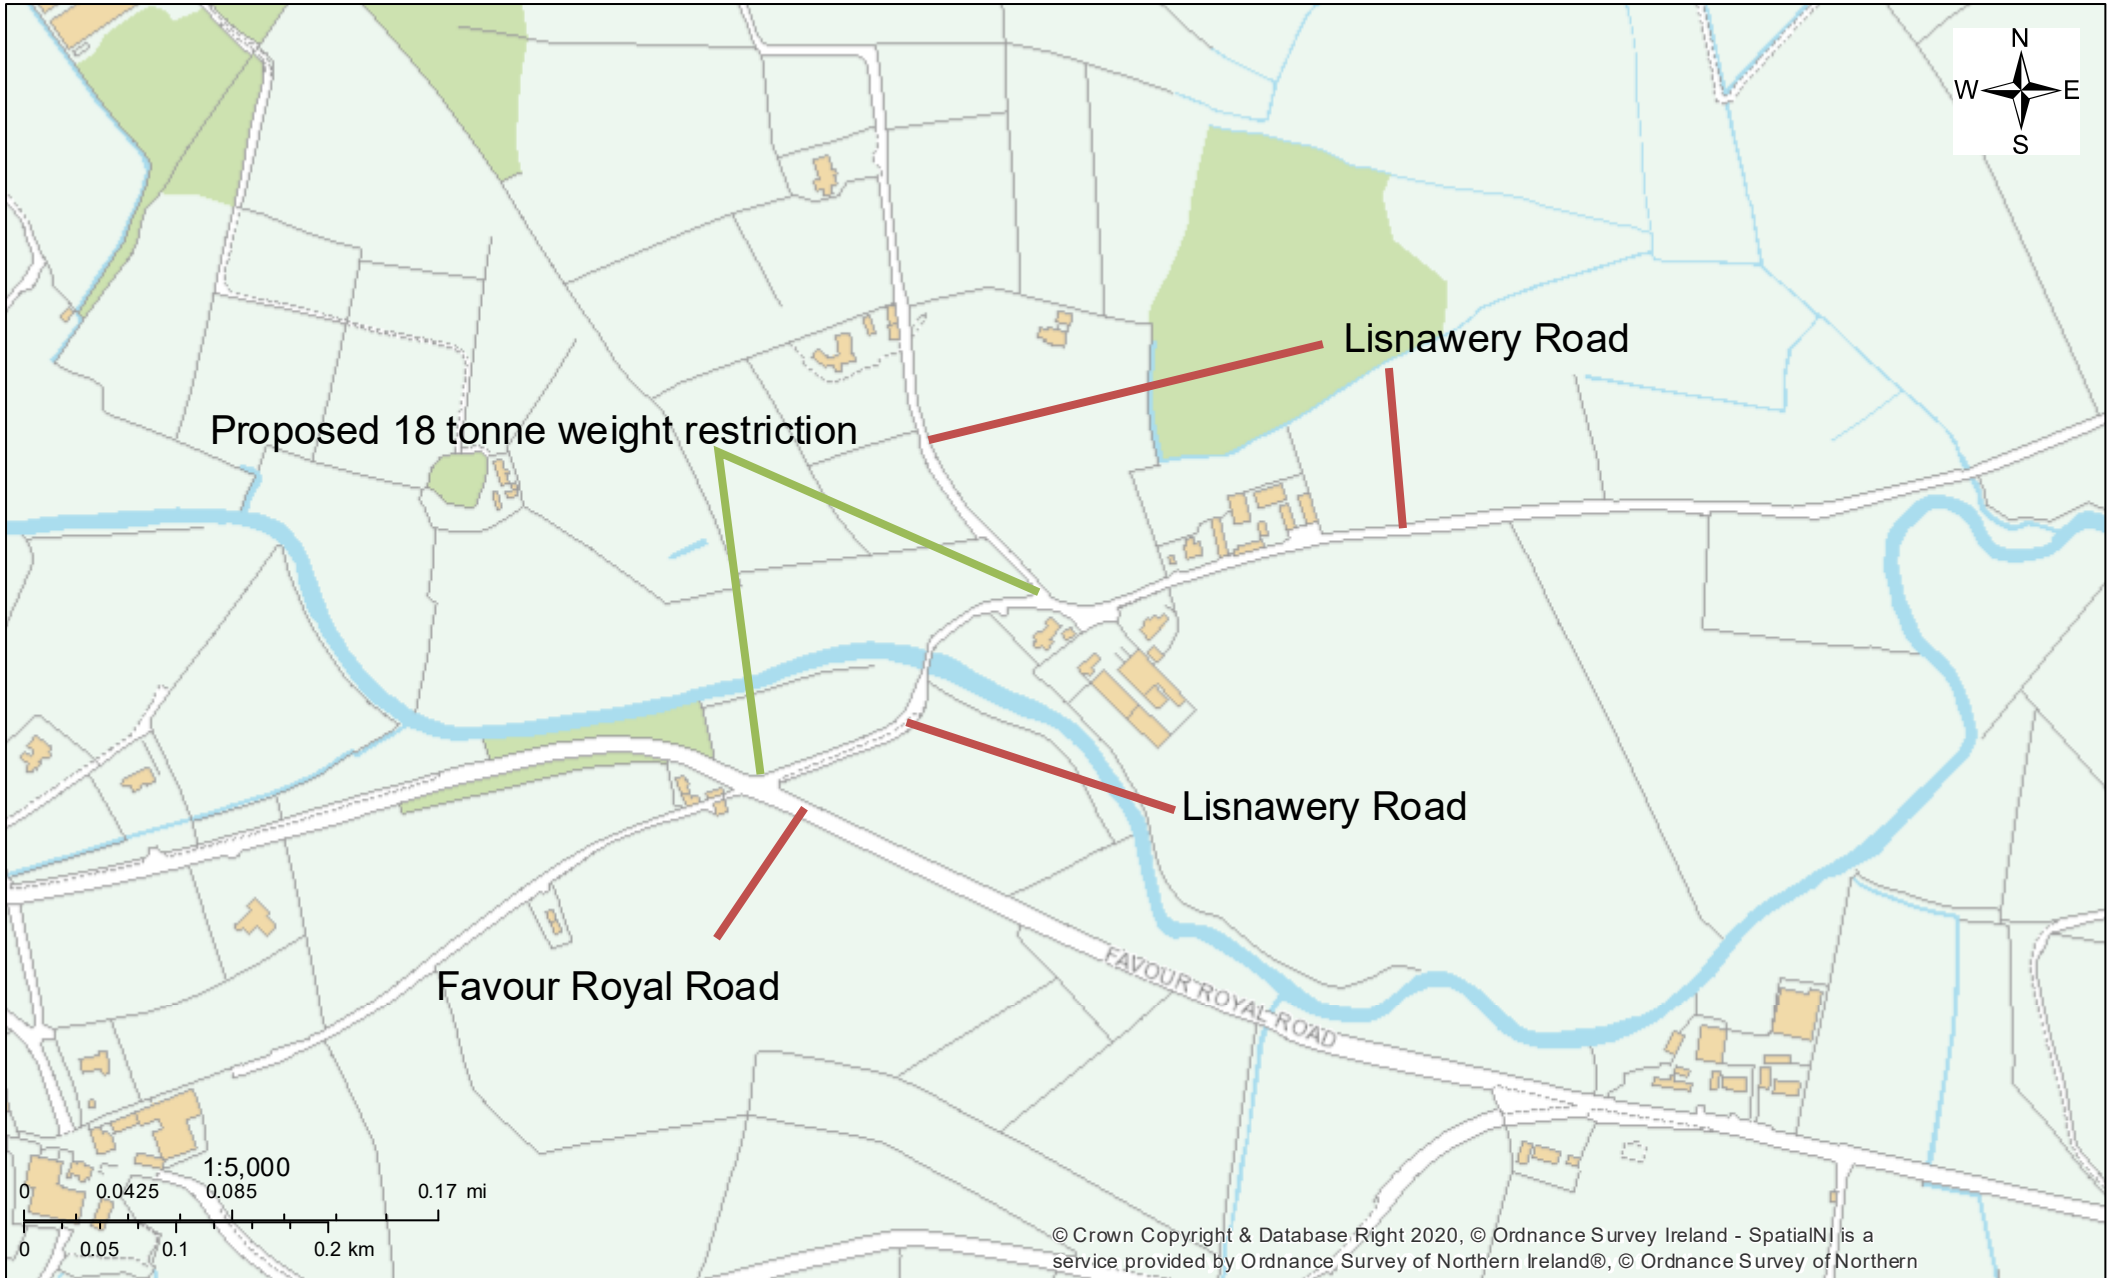

# Proposed 18 tonne weight restriction - Lisnawery Road, Augher

© Crown Copyright & Database Right 2020, © Ordnance Survey Ireland - SpatialNI is a service provided by Ordnance Survey of Northern Ireland®, © Ordnance Survey of Northern