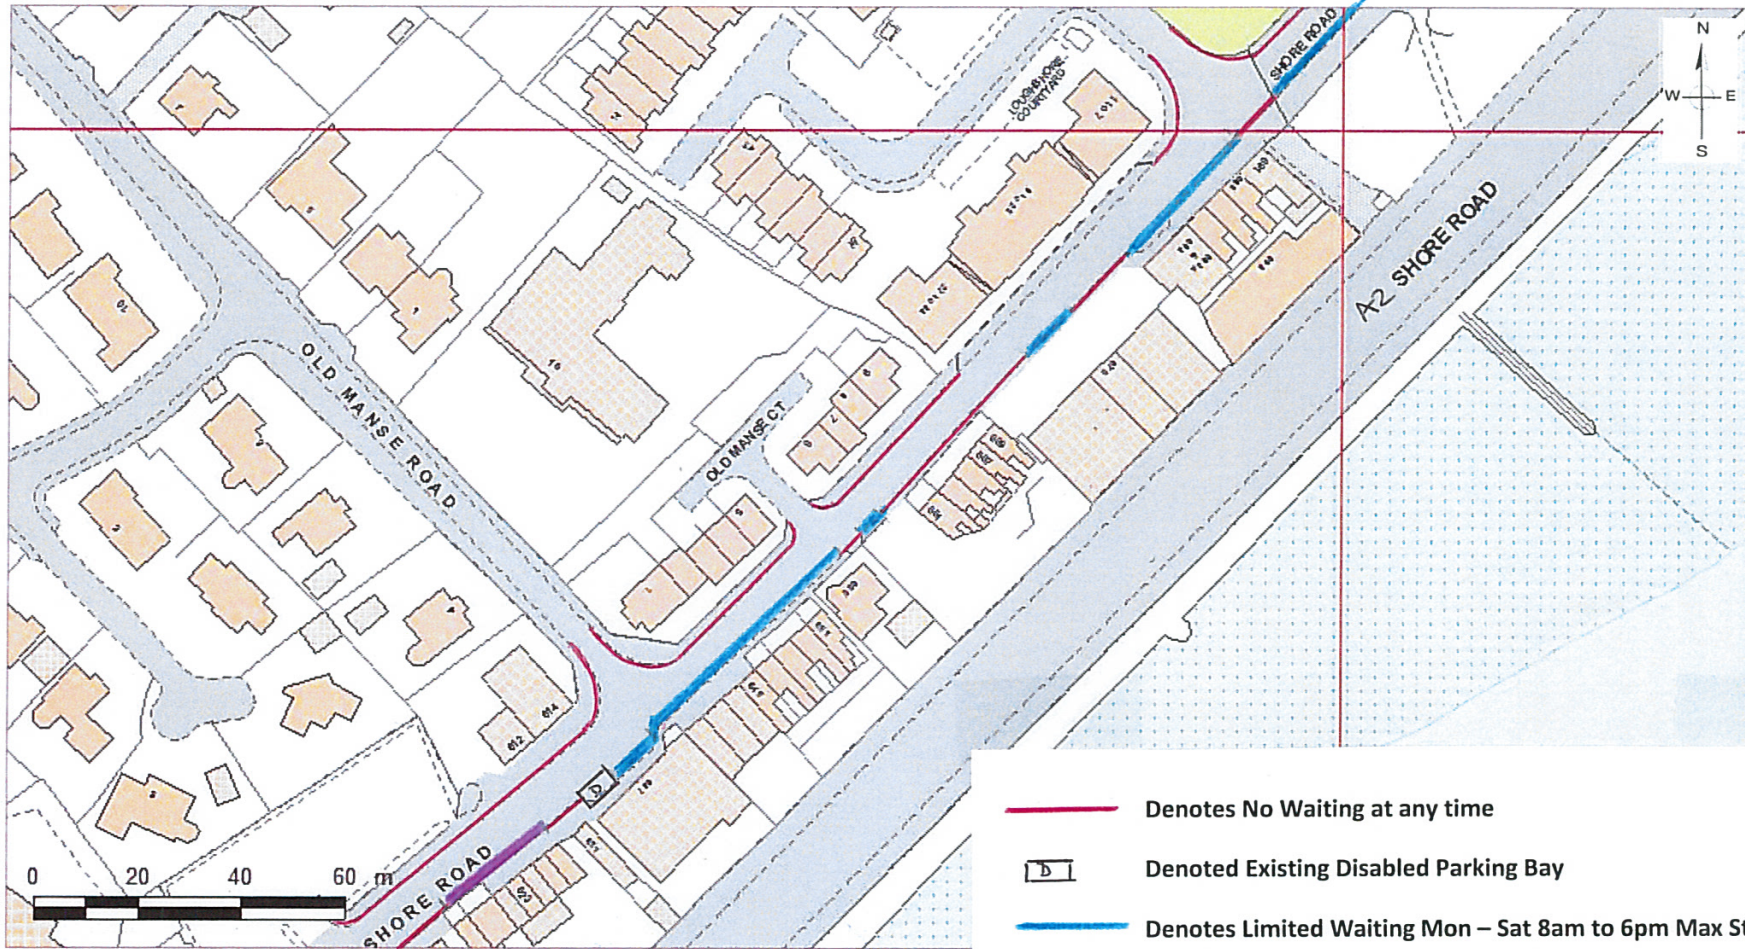

Proposed Waiting Restrictions Shore Road Whiteabbey
 -Plan No 1

- Denotes No Waiting at any time
- D Denoted Existing Disabled Parking Bay
- Denotes Limited Waiting Mon – Sat 8am to 6pm Max Stay 2hrs,
No return within 2 hrs
- Denotes Limited Waiting Mon - Fri 8am to 7pm Max Stay 2 hrs
No return within 4 hrs

Proposed Waiting Restrictions Shore Road Whiteabbey
 -Plan No 2

- Denotes No Waiting at any time
-  Denoted Existing Disabled Parking Bay
- Denotes Limited Waiting Mon – Sat 8am to 6pm Max Stay 2hrs,
No return within 2 hrs
- Denotes Limited Waiting Mon - Fri 8am to 7pm Max Stay 2 hrs
No return within 4 hrs

Proposed Waiting Restrictions Shore Road Whiteabbey
 -Plan No 3

Scale: 1:1250

Date: 7th December 2016

- Denotes No Waiting at any time
- D Denoted Existing Disabled Parking Bay
- Denotes Limited Waiting Mon – Sat 8am to 6pm Max Stay 2hrs,
No return within 2 hrs
- Denotes Limited Waiting Mon - Fri 8am to 7pm Max Stay 2 hrs
No return within 4 hrs