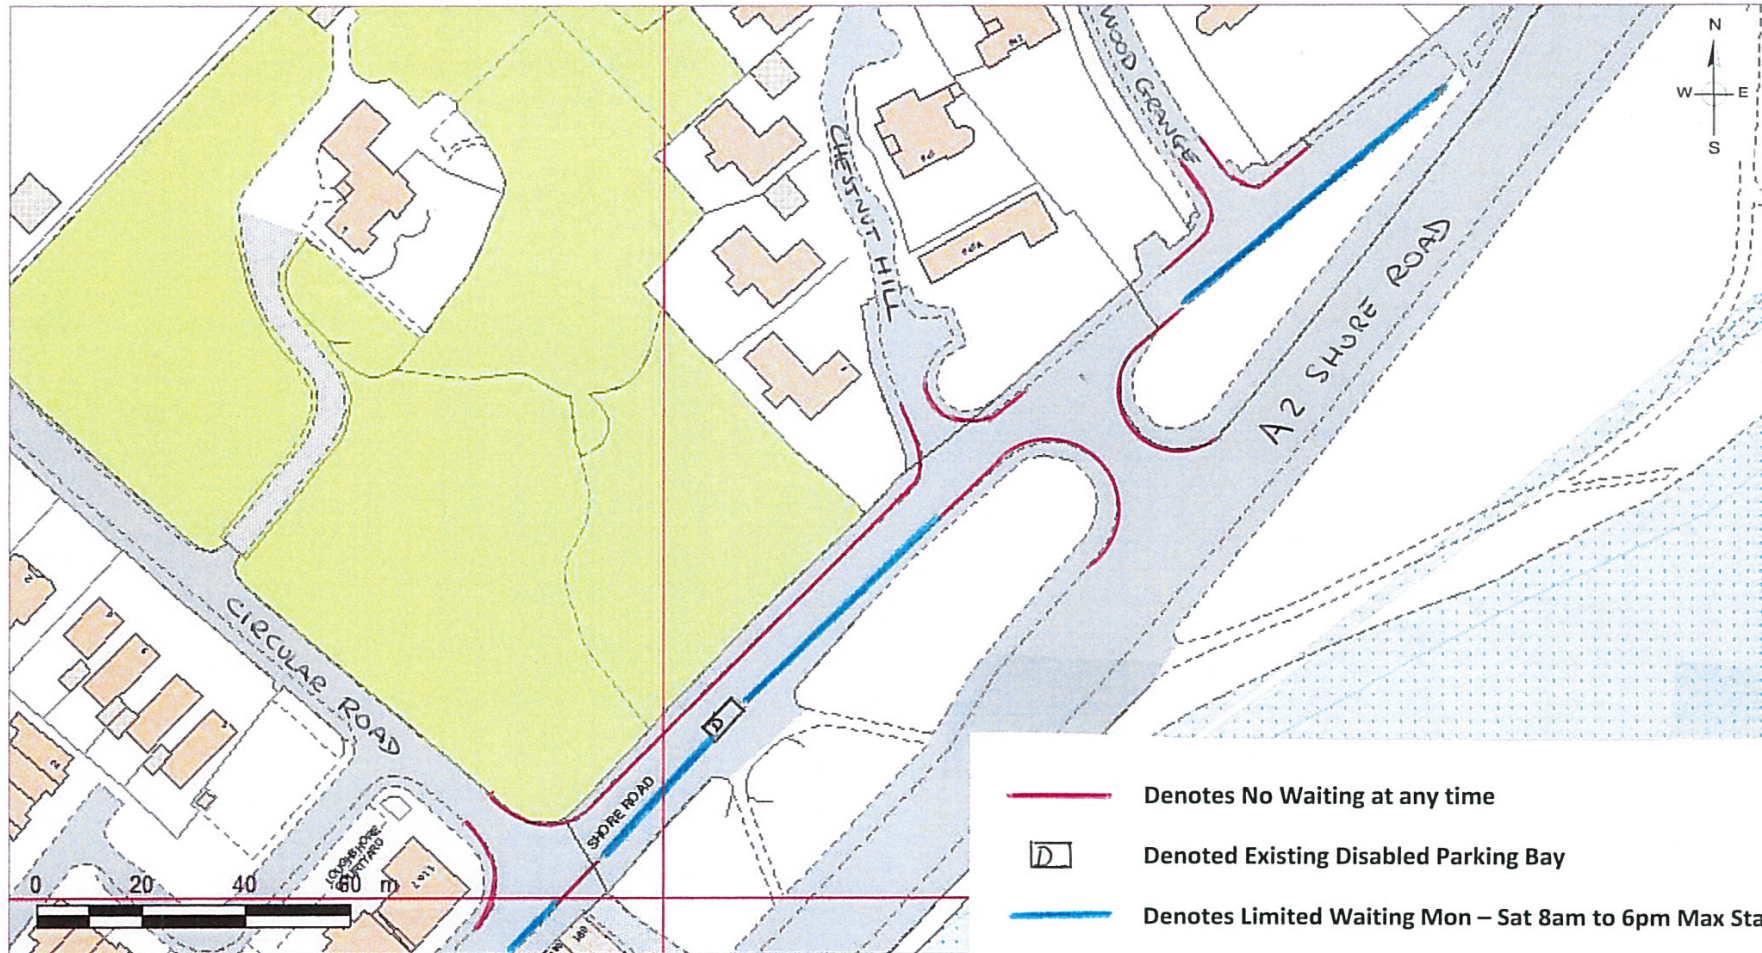

Proposed Waiting Restrictions Shore Road Whiteabbey
 -Plan No 1

- Denotes No Waiting at any time
- D Denoted Existing Disabled Parking Bay
- Denotes Limited Waiting Mon – Sat 8am to 6pm Max Stay 2hrs,
No return within 2 hrs
- Denotes Limited Waiting Mon - Fri 8am to 7pm Max Stay 2 hrs
No return within 4 hrs

Proposed Waiting Restrictions Shore Road Whiteabbey
 -Plan No 2

- Denotes No Waiting at any time
-  Denoted Existing Disabled Parking Bay
- Denotes Limited Waiting Mon – Sat 8am to 6pm Max Stay 2hrs,
No return within 2 hrs
- Denotes Limited Waiting Mon - Fri 8am to 7pm Max Stay 2 hrs
No return within 4 hrs

Proposed Waiting Restrictions Shore Road Whiteabbey
 -Plan No 3

Scale: 1:1250

Date: 7th December 2016

- Denotes No Waiting at any time
- D Denoted Existing Disabled Parking Bay
- Denotes Limited Waiting Mon – Sat 8am to 6pm Max Stay 2hrs,
No return within 2 hrs
- Denotes Limited Waiting Mon - Fri 8am to 7pm Max Stay 2 hrs
No return within 4 hrs