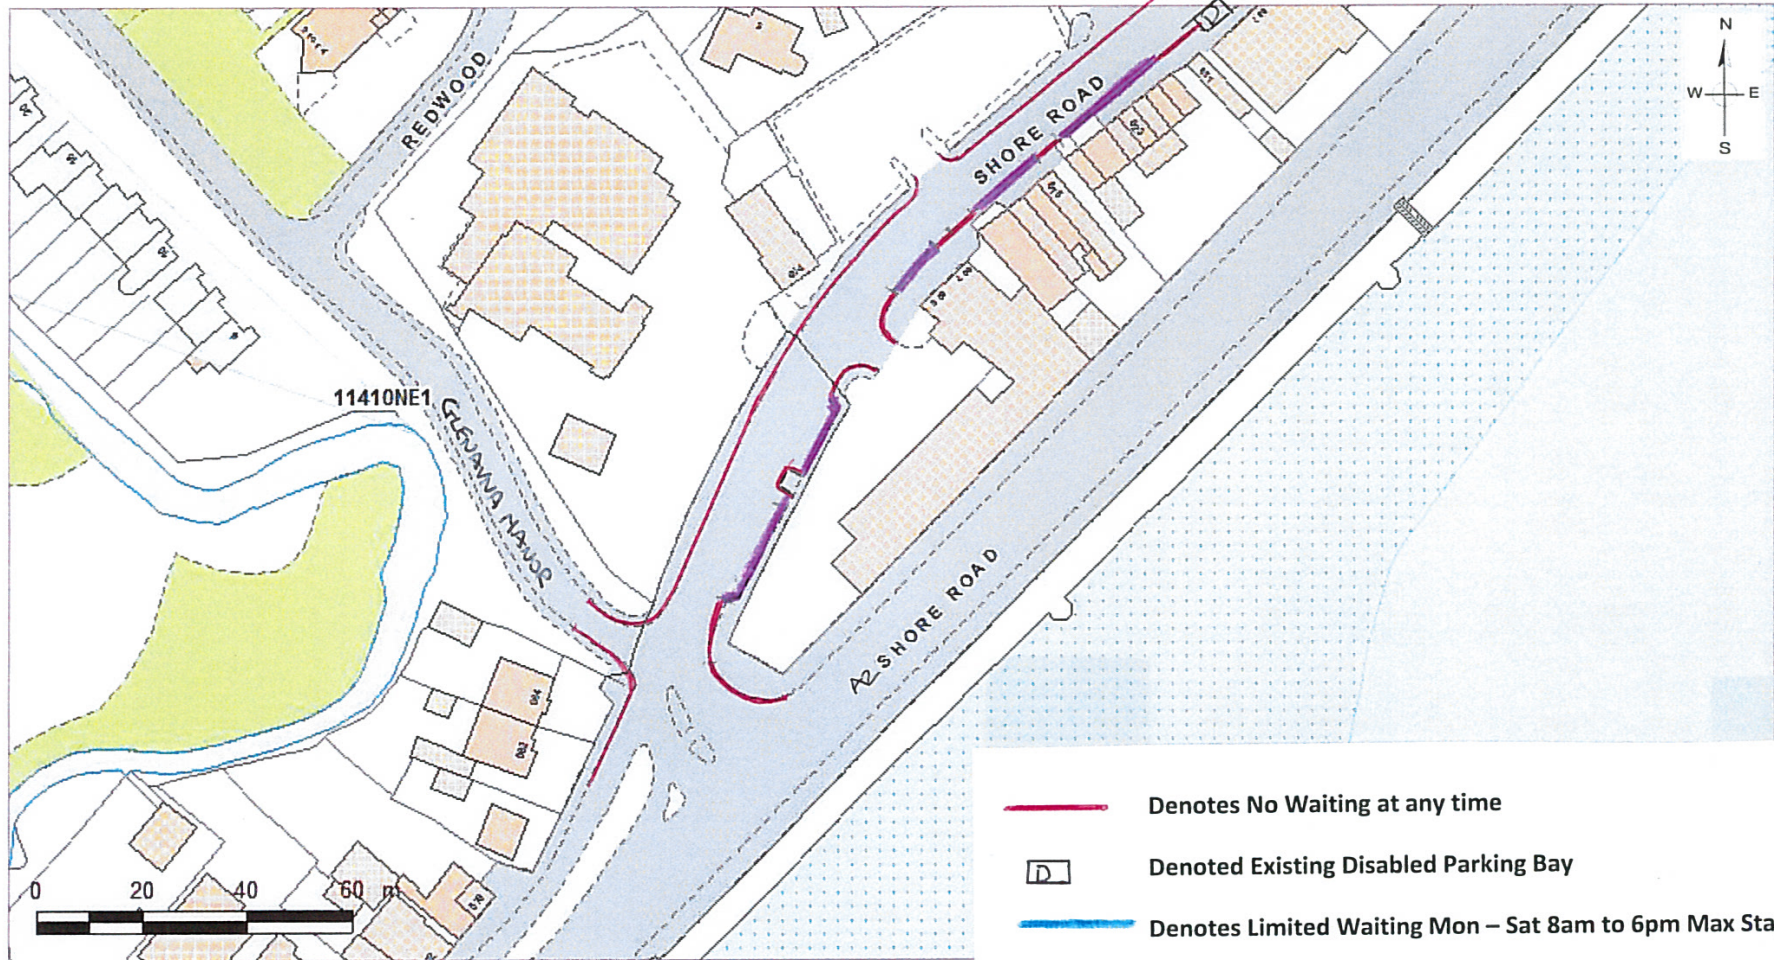

Proposed Waiting Restrictions Shore Road Whiteabbey
 -Plan No 1

- Denotes No Waiting at any time
- D Denoted Existing Disabled Parking Bay
- Denotes Limited Waiting Mon – Sat 8am to 6pm Max Stay 2hrs,
No return within 2 hrs
- Denotes Limited Waiting Mon - Fri 8am to 7pm Max Stay 2 hrs
No return within 4 hrs

Proposed Waiting Restrictions Shore Road Whiteabbey
 -Plan No 2

- Denotes No Waiting at any time
-  Denoted Existing Disabled Parking Bay
- Denotes Limited Waiting Mon – Sat 8am to 6pm Max Stay 2hrs,
No return within 2 hrs
- Denotes Limited Waiting Mon - Fri 8am to 7pm Max Stay 2 hrs
No return within 4 hrs

Proposed Waiting Restrictions Shore Road Whiteabbey
 -Plan No 3

Scale: 1:1250

Date: 7th December 2016

- Denotes No Waiting at any time
- D Denoted Existing Disabled Parking Bay
- Denotes Limited Waiting Mon – Sat 8am to 6pm Max Stay 2hrs,
No return within 2 hrs
- Denotes Limited Waiting Mon - Fri 8am to 7pm Max Stay 2 hrs
No return within 4 hrs