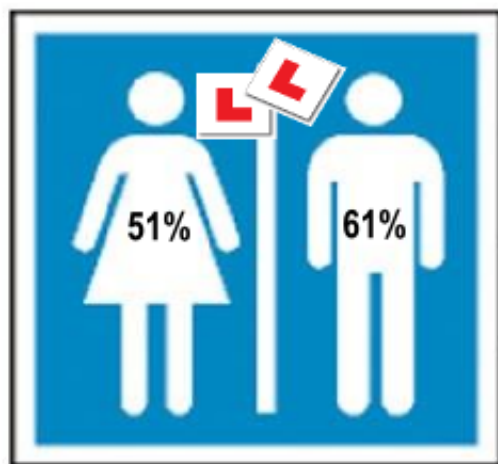

DOE Driver, Vehicle, Operator and Enforcement Statistics: Quarter Two - 1 July 2015 to 30 September 2015

Male and Female Car driving test pass rates

Female Theory Test Pass Rate

Male Theory Test Pass Rate

Percentage of NI Population with a full car licence by age band and gender

There were 1.1 million licensed vehicles in Northern Ireland

.....and 113,600 vehicles with an off road notice