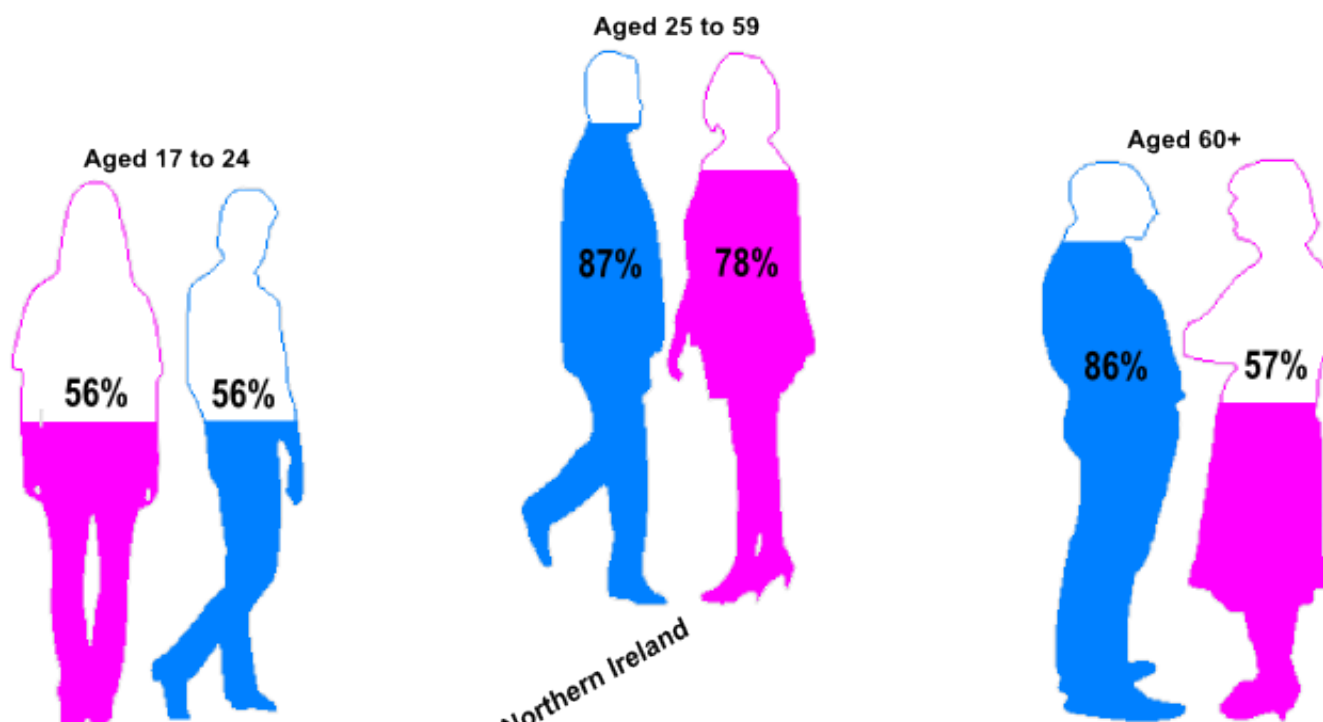

DOE Driver, Vehicle, Operator and Enforcement Statistics: Quarter Two - 1 July 2015 to 30 September 2015

Male and Female Car driving test pass rates

Female Theory Test Pass Rate

Male Theory Test Pass Rate

Percentage of NI Population with a full car licence by age band and gender

There were 1.1 million licensed vehicles in Northern Ireland

.....and 113,600 vehicles with an off road notice