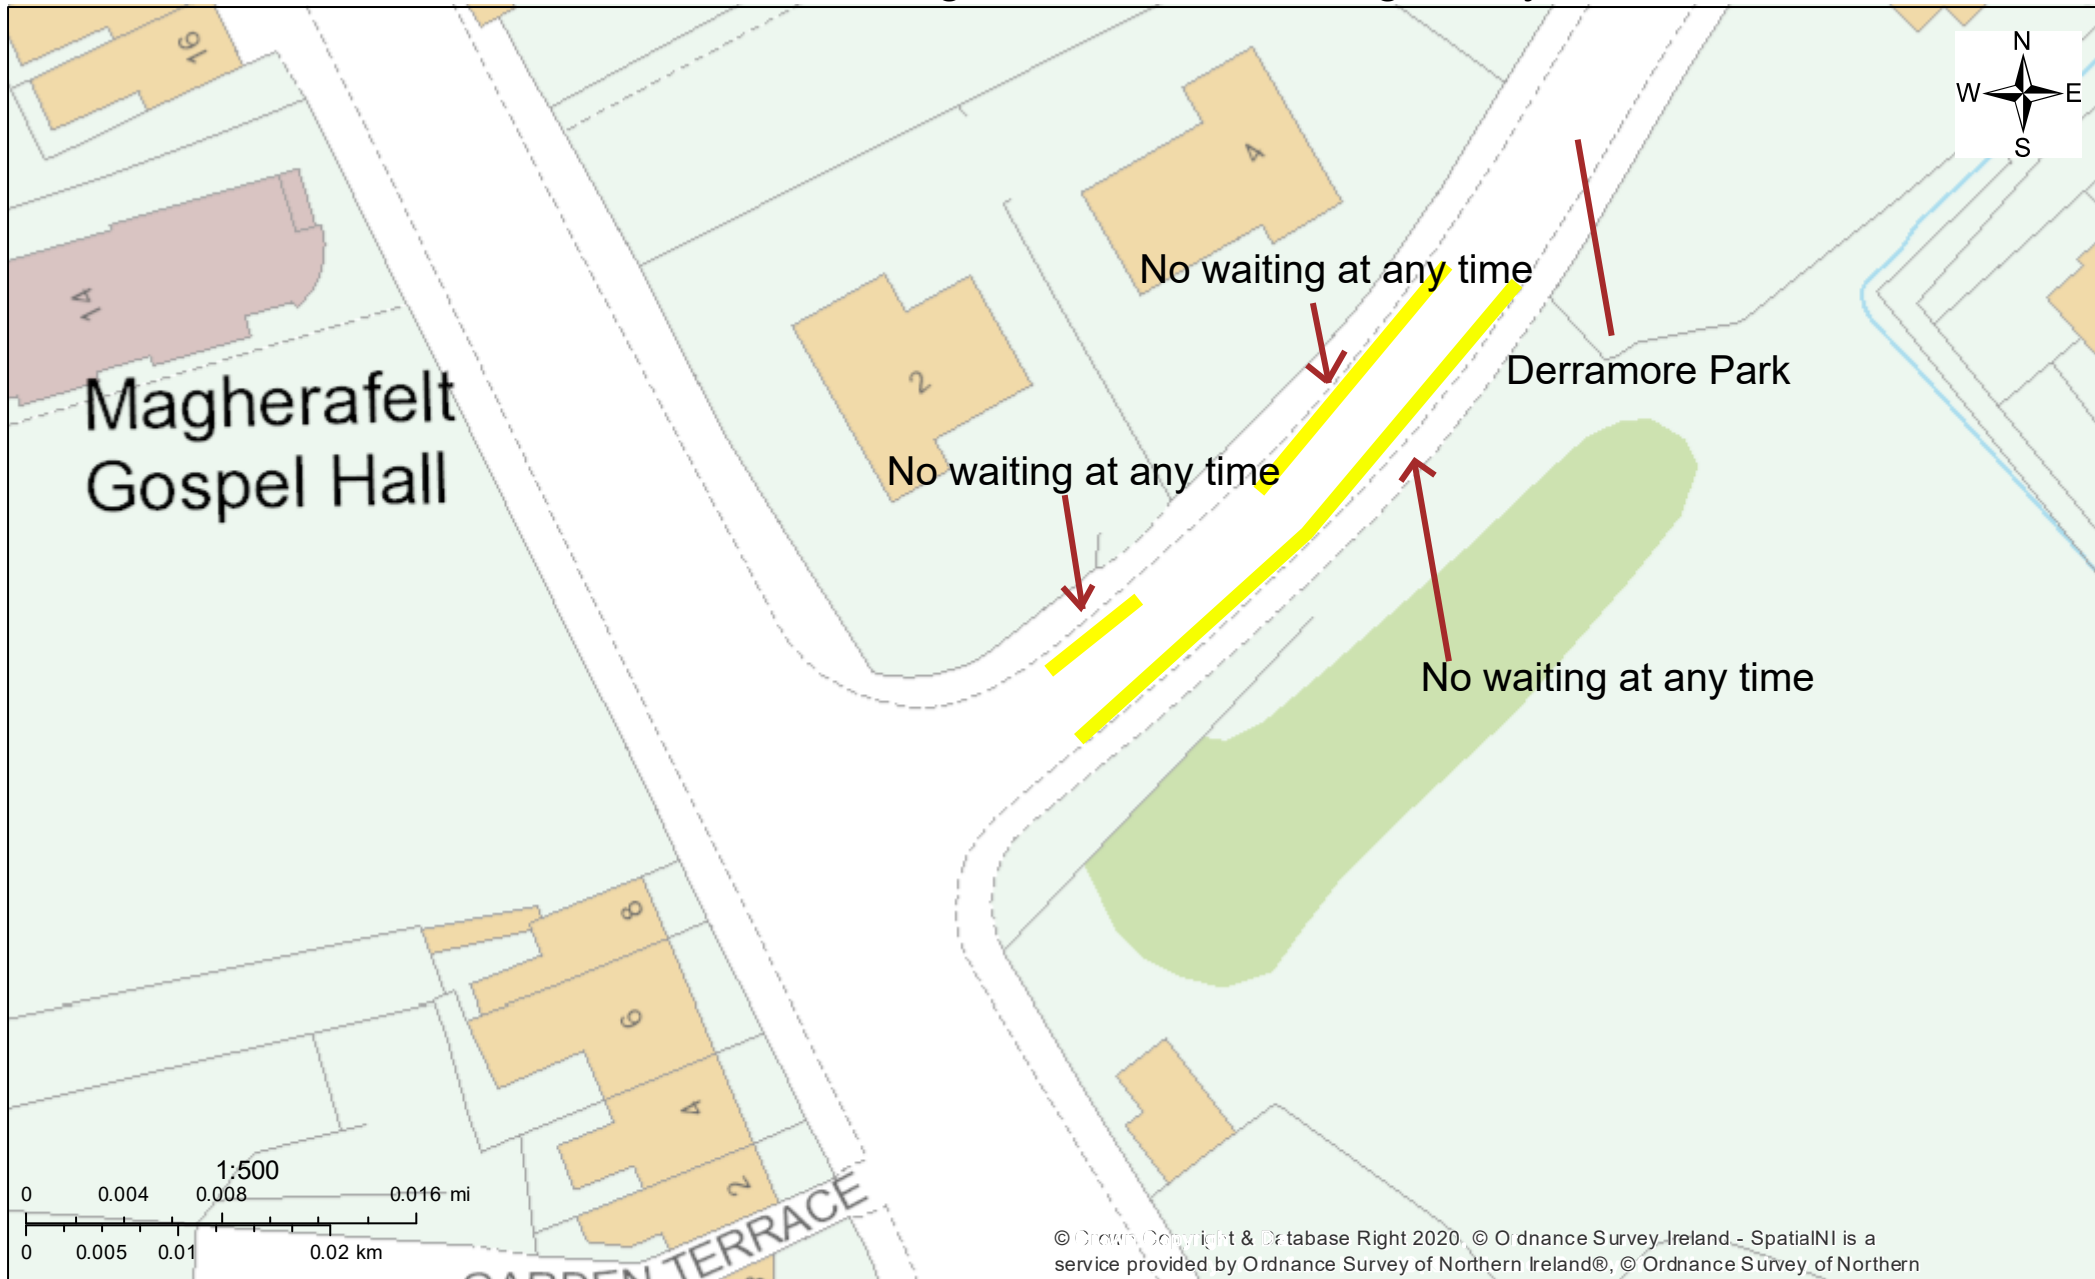

Derramore Park, Magherafelt - No Waiting at any Time

© Crown Copyright & Database Right 2020. © Ordnance Survey Ireland - SpatialNI is a service provided by Ordnance Survey of Northern Ireland®, © Ordnance Survey of Northern