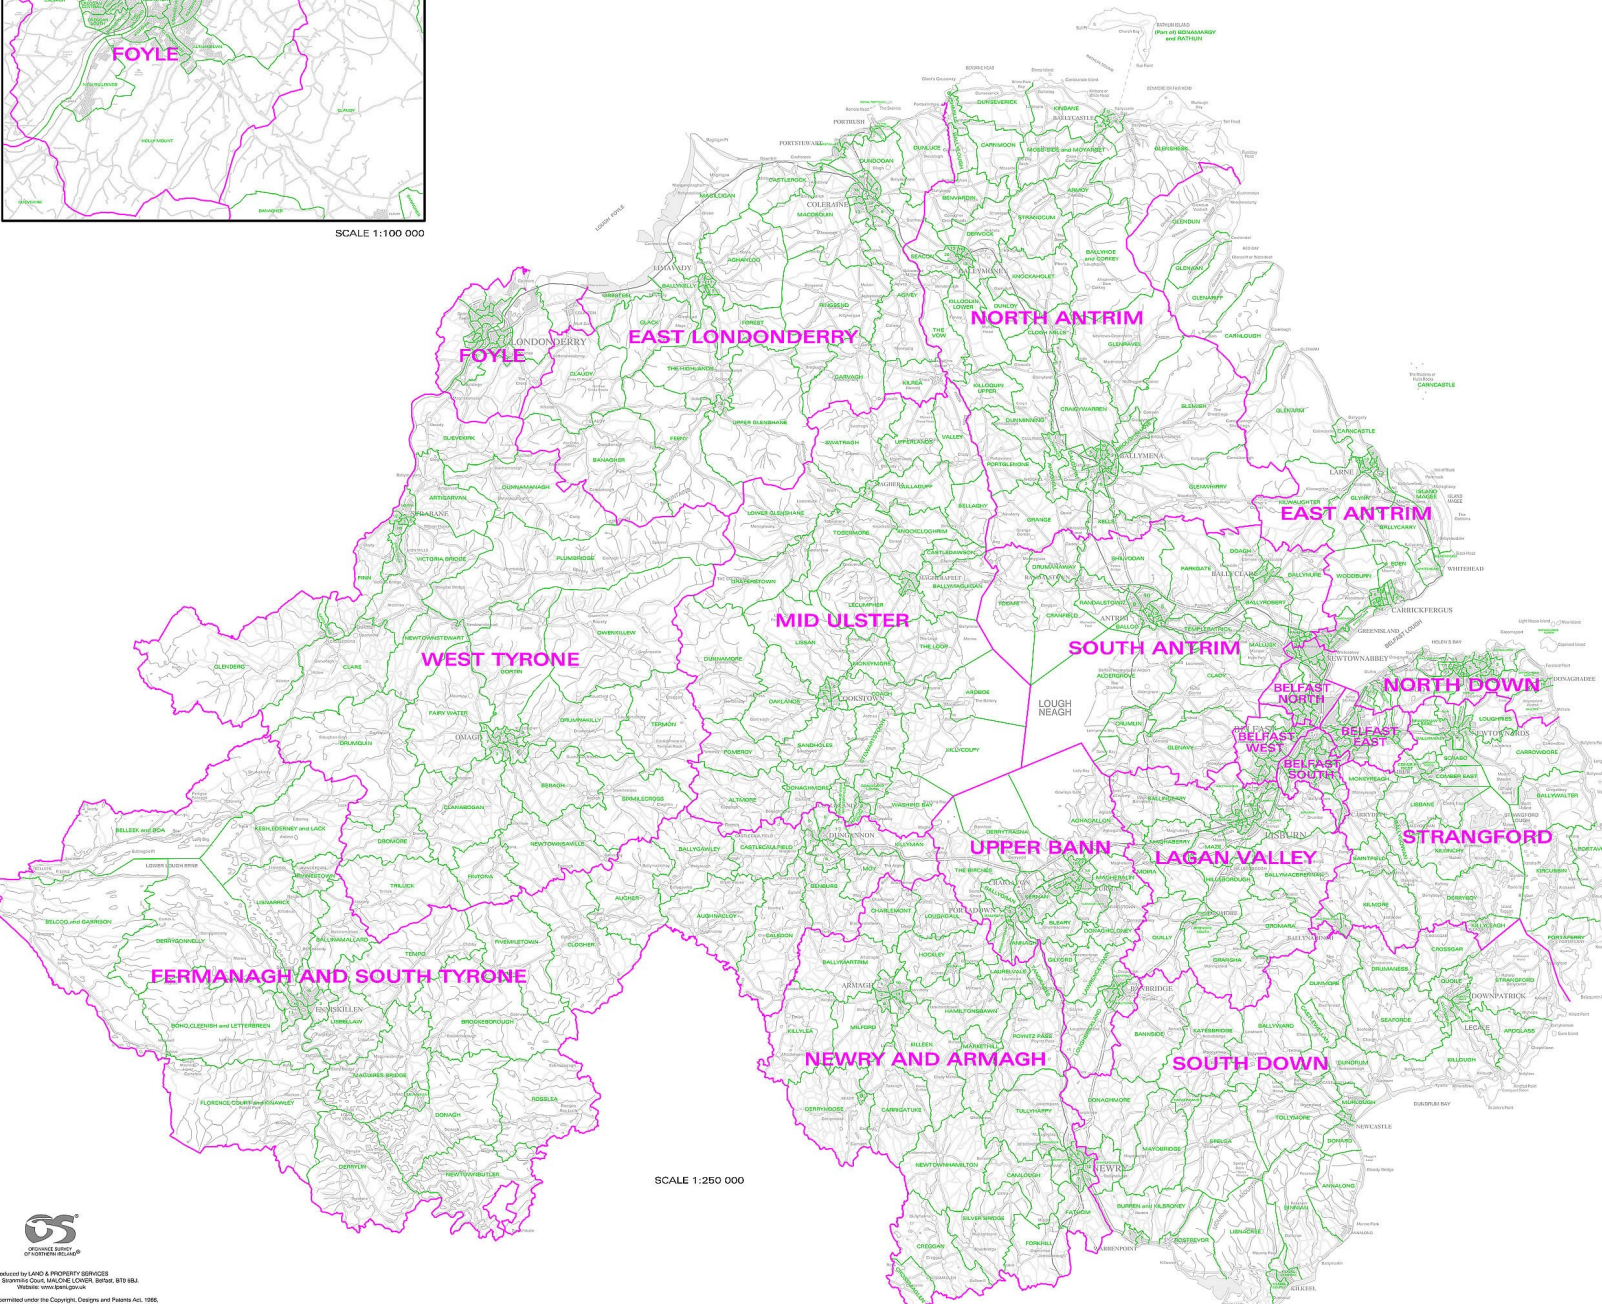

TransportNI Boundaries

- Legend**
- Section Office Locations
 - HQ Office Locations

Parliamentary Constituencies

BELFAST EAST	BELFAST NORTH	BELFAST SOUTH
BELFAST WEST	EAST ANTRIM	EAST LONDONDERRY
FERMANAGH AND SOUTH TYRONE	LAGAN VALLEY	FOYLE
MID ULSTER	NEWRY AND ARMAGH	NORTH ANTRIM
NORTH DOWN	SOUTH ANTRIM	SOUTH DOWN
STRANGFORD	WEST TYRONE	UPPER BANN