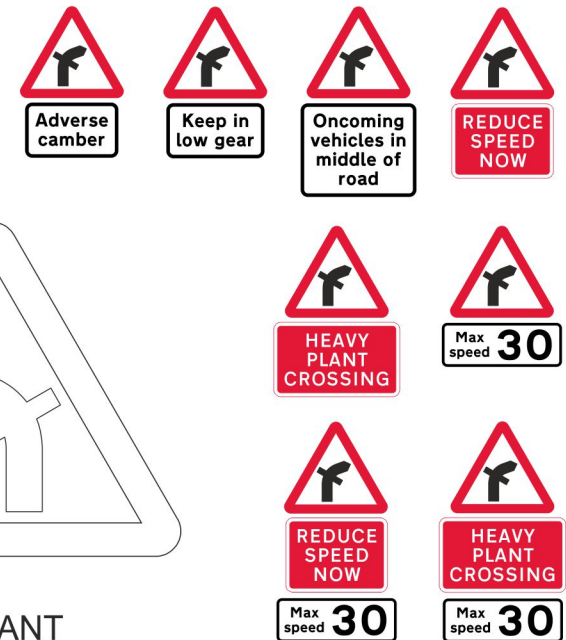

- Notes:
- All 600mm sign dimensions shall be varied proportionally for the other triangle heights.
 - COLOURS : Border ----- RED
Background ----- WHITE
Symbol ----- BLACK
 - The sign may be placed on a road on its own or may be used in conjunction with the following signs to the Traffic Signs Regulations (Northern Ireland) 1997 :-
 - The sign shown in diagram number 513.1; or
 - The sign shown in diagram number 526; or
 - The sign shown in diagram number 575; or
 - The sign shown in diagram number 511 (varied as appropriate); or
 - The sign shown in diagram number 513.2; or
 - The sign shown in diagram number 511 (varied as appropriate) together with the sign shown in diagram number 513.2

SIGN COMBINATIONS

VARIANT