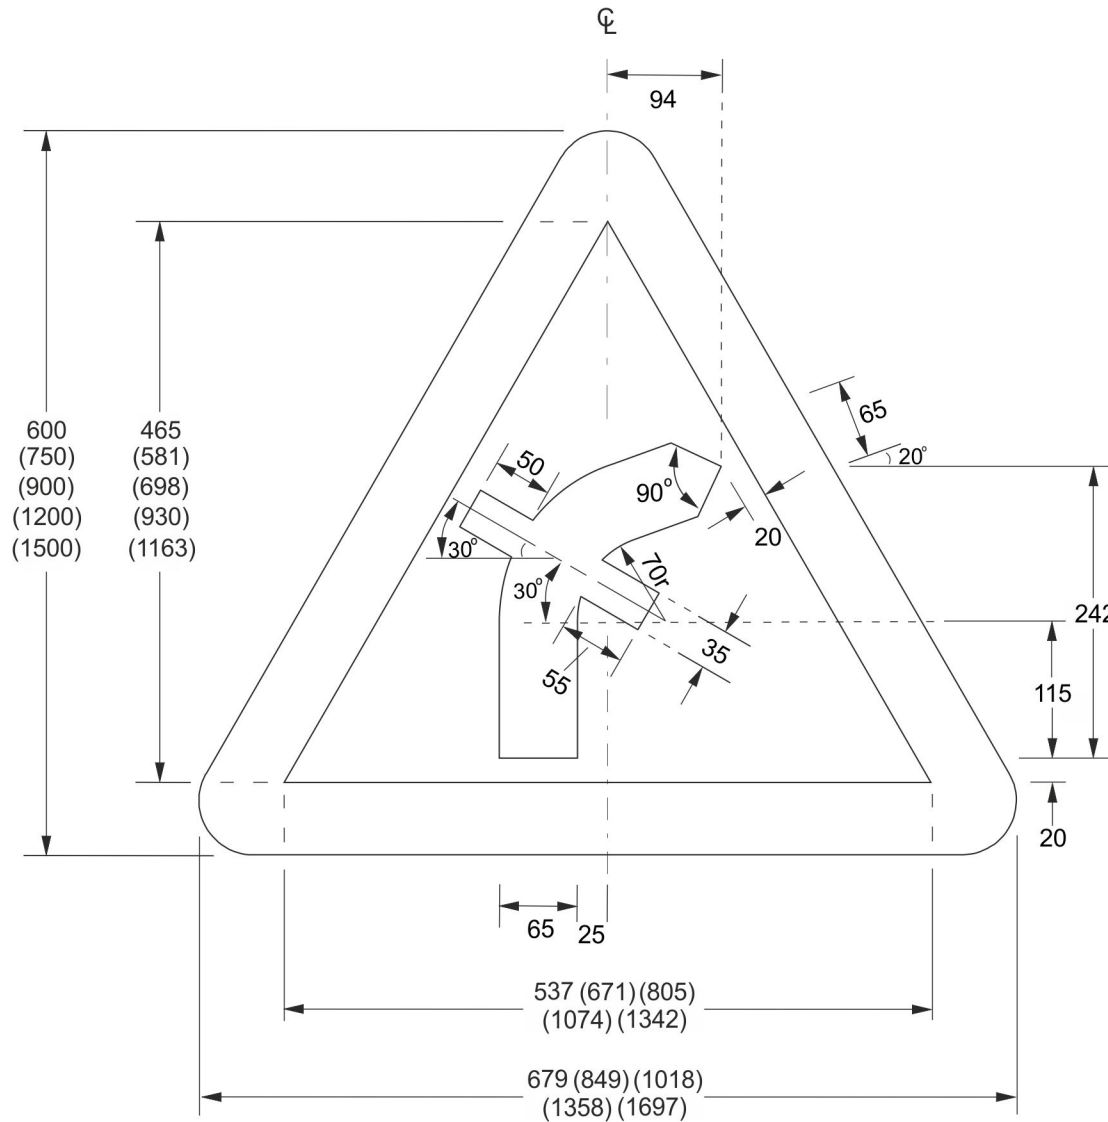

- Notes:
- All 600mm sign dimensions shall be varied proportionally for the other triangle heights.
 - COLOURS : Border ----- RED
Background ----- WHITE
Symbol ----- BLACK
 - The sign may be placed on a road on its own or may be used in conjunction with the following signs to the Traffic Signs Regulations (Northern Ireland) 1997 :-
 - The sign shown in diagram number 513.1; or
 - The sign shown in diagram number 526; or
 - The sign shown in diagram number 575; or
 - The sign shown in diagram number 511 (varied as appropriate); or
 - The sign shown in diagram number 513.2; or
 - The sign shown in diagram number 511 (varied as appropriate) together with the sign shown in diagram number 513.2

SIGN COMBINATIONS

VARIANT