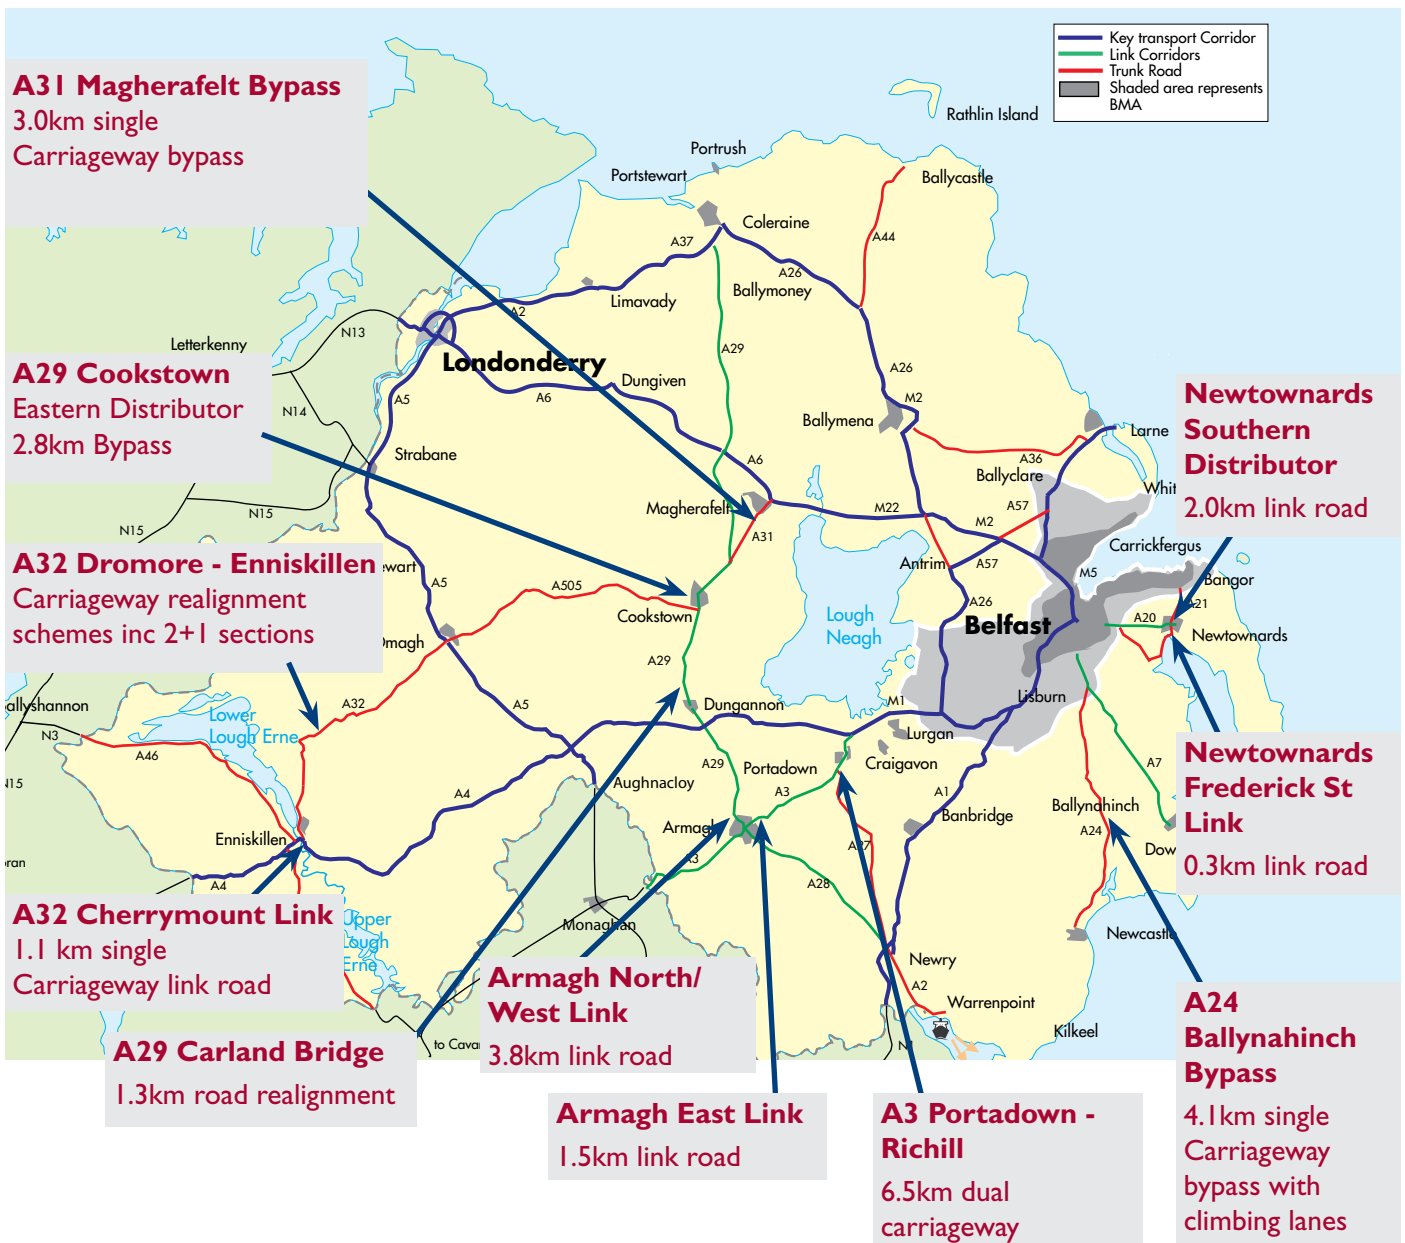

Link Corridors & Trunk Roads

The Link Corridors and Trunk Roads form part of the Strategic Road Network and connect many of the major towns and hubs.

Proposed Improvement Schemes:

Reproduced from Ordnance Survey for Northern Ireland's data with the permission of the Controller of Her Majesty's Stationary Office, Crown copyright and database rights NIMA ES&LA214