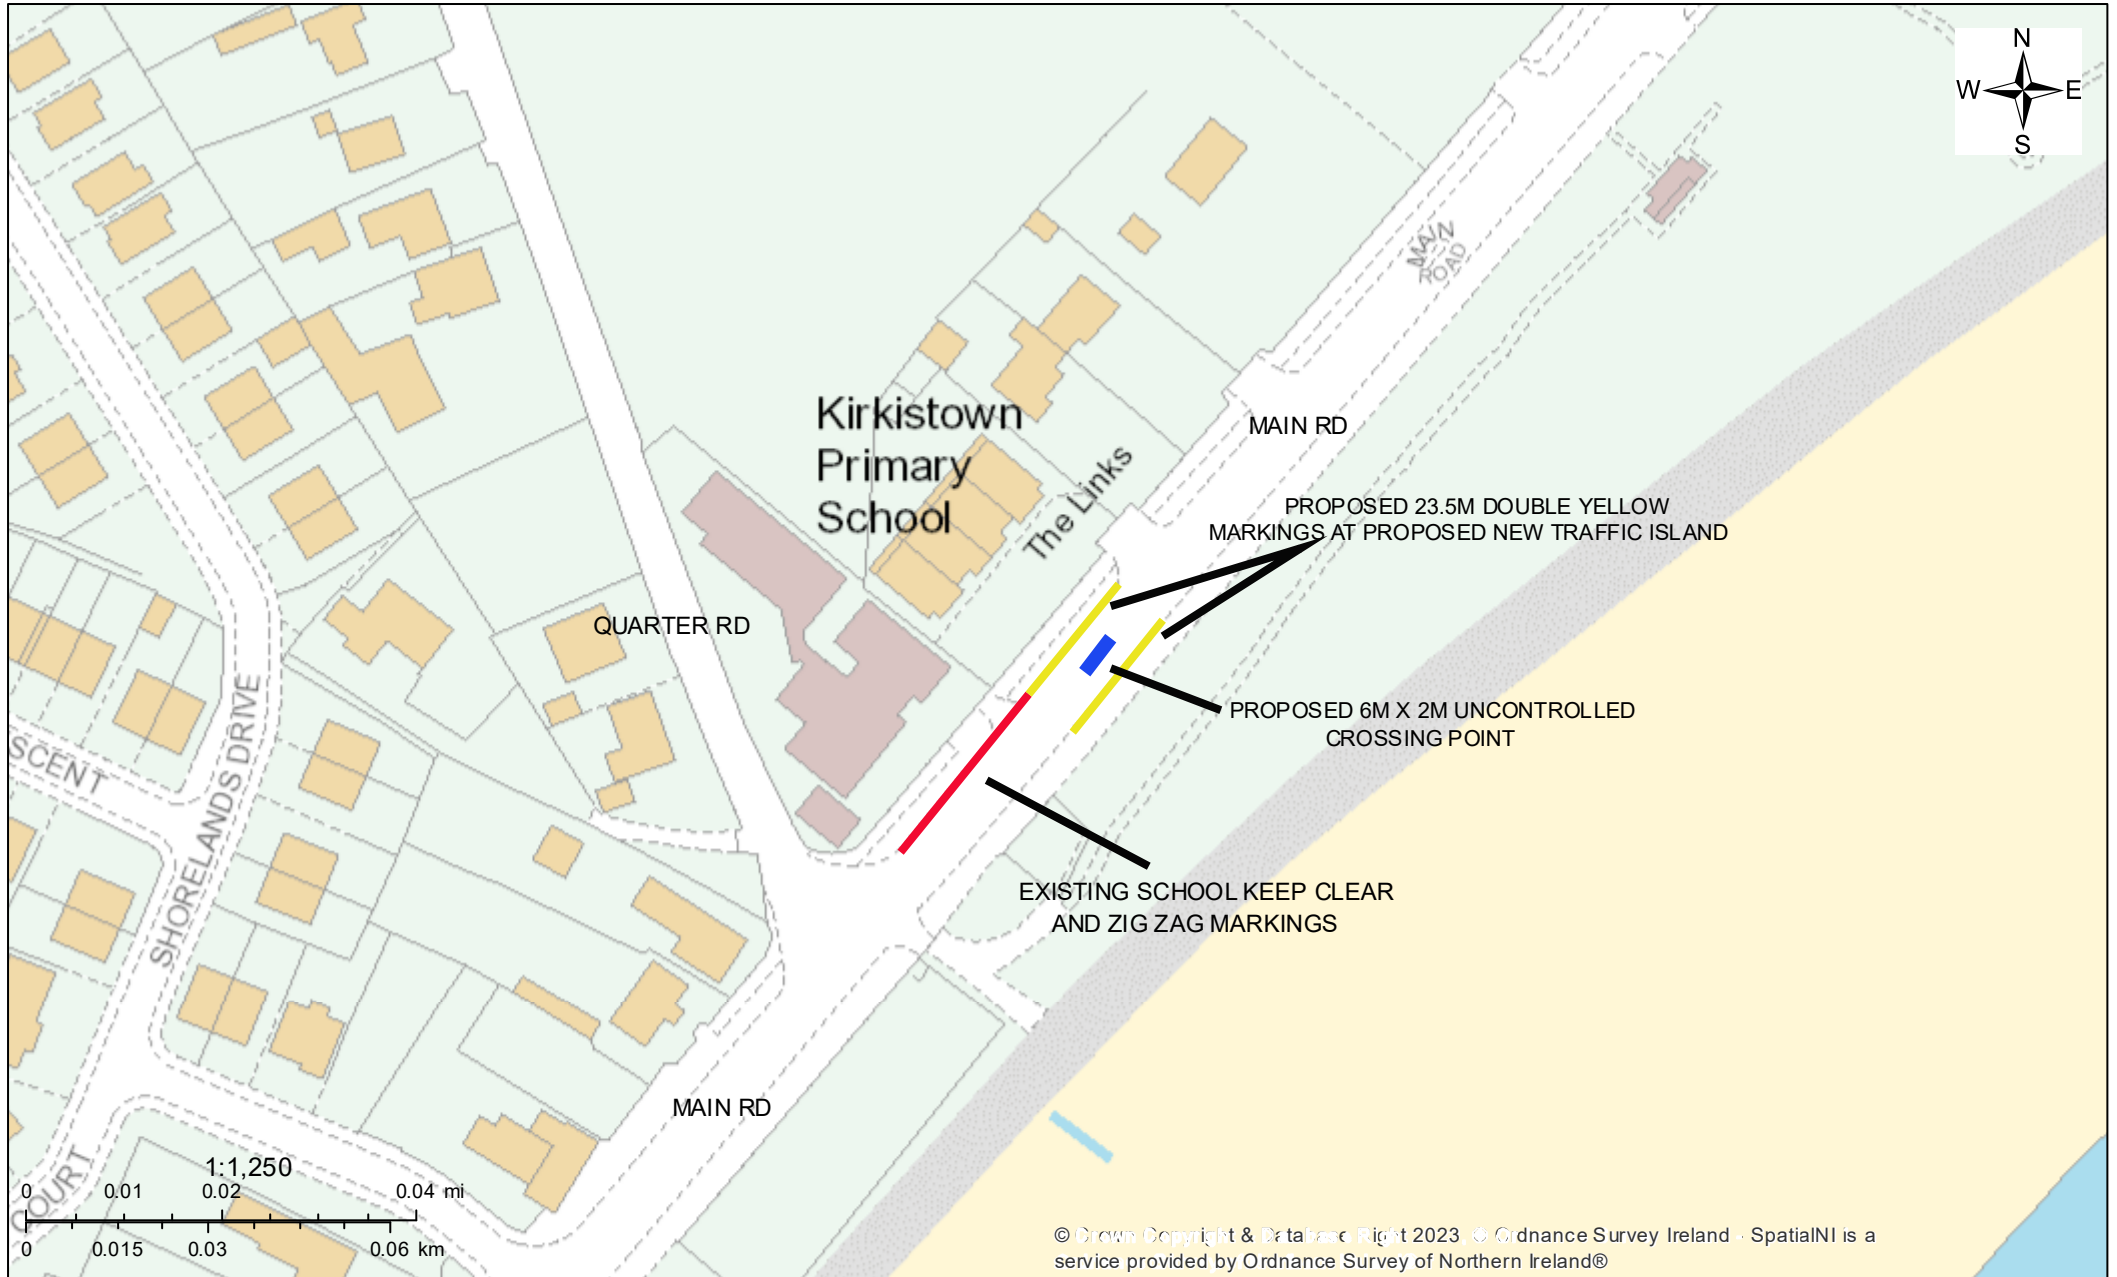

# A2 MAIN ROAD CLOUGHEY 24 HOUR NO WAITING PLAN

© Crown Copyright & Database Right 2023. Ordnance Survey Ireland - SpatialNI is a service provided by Ordnance Survey of Northern Ireland®

09/01/2024, 11:24:42