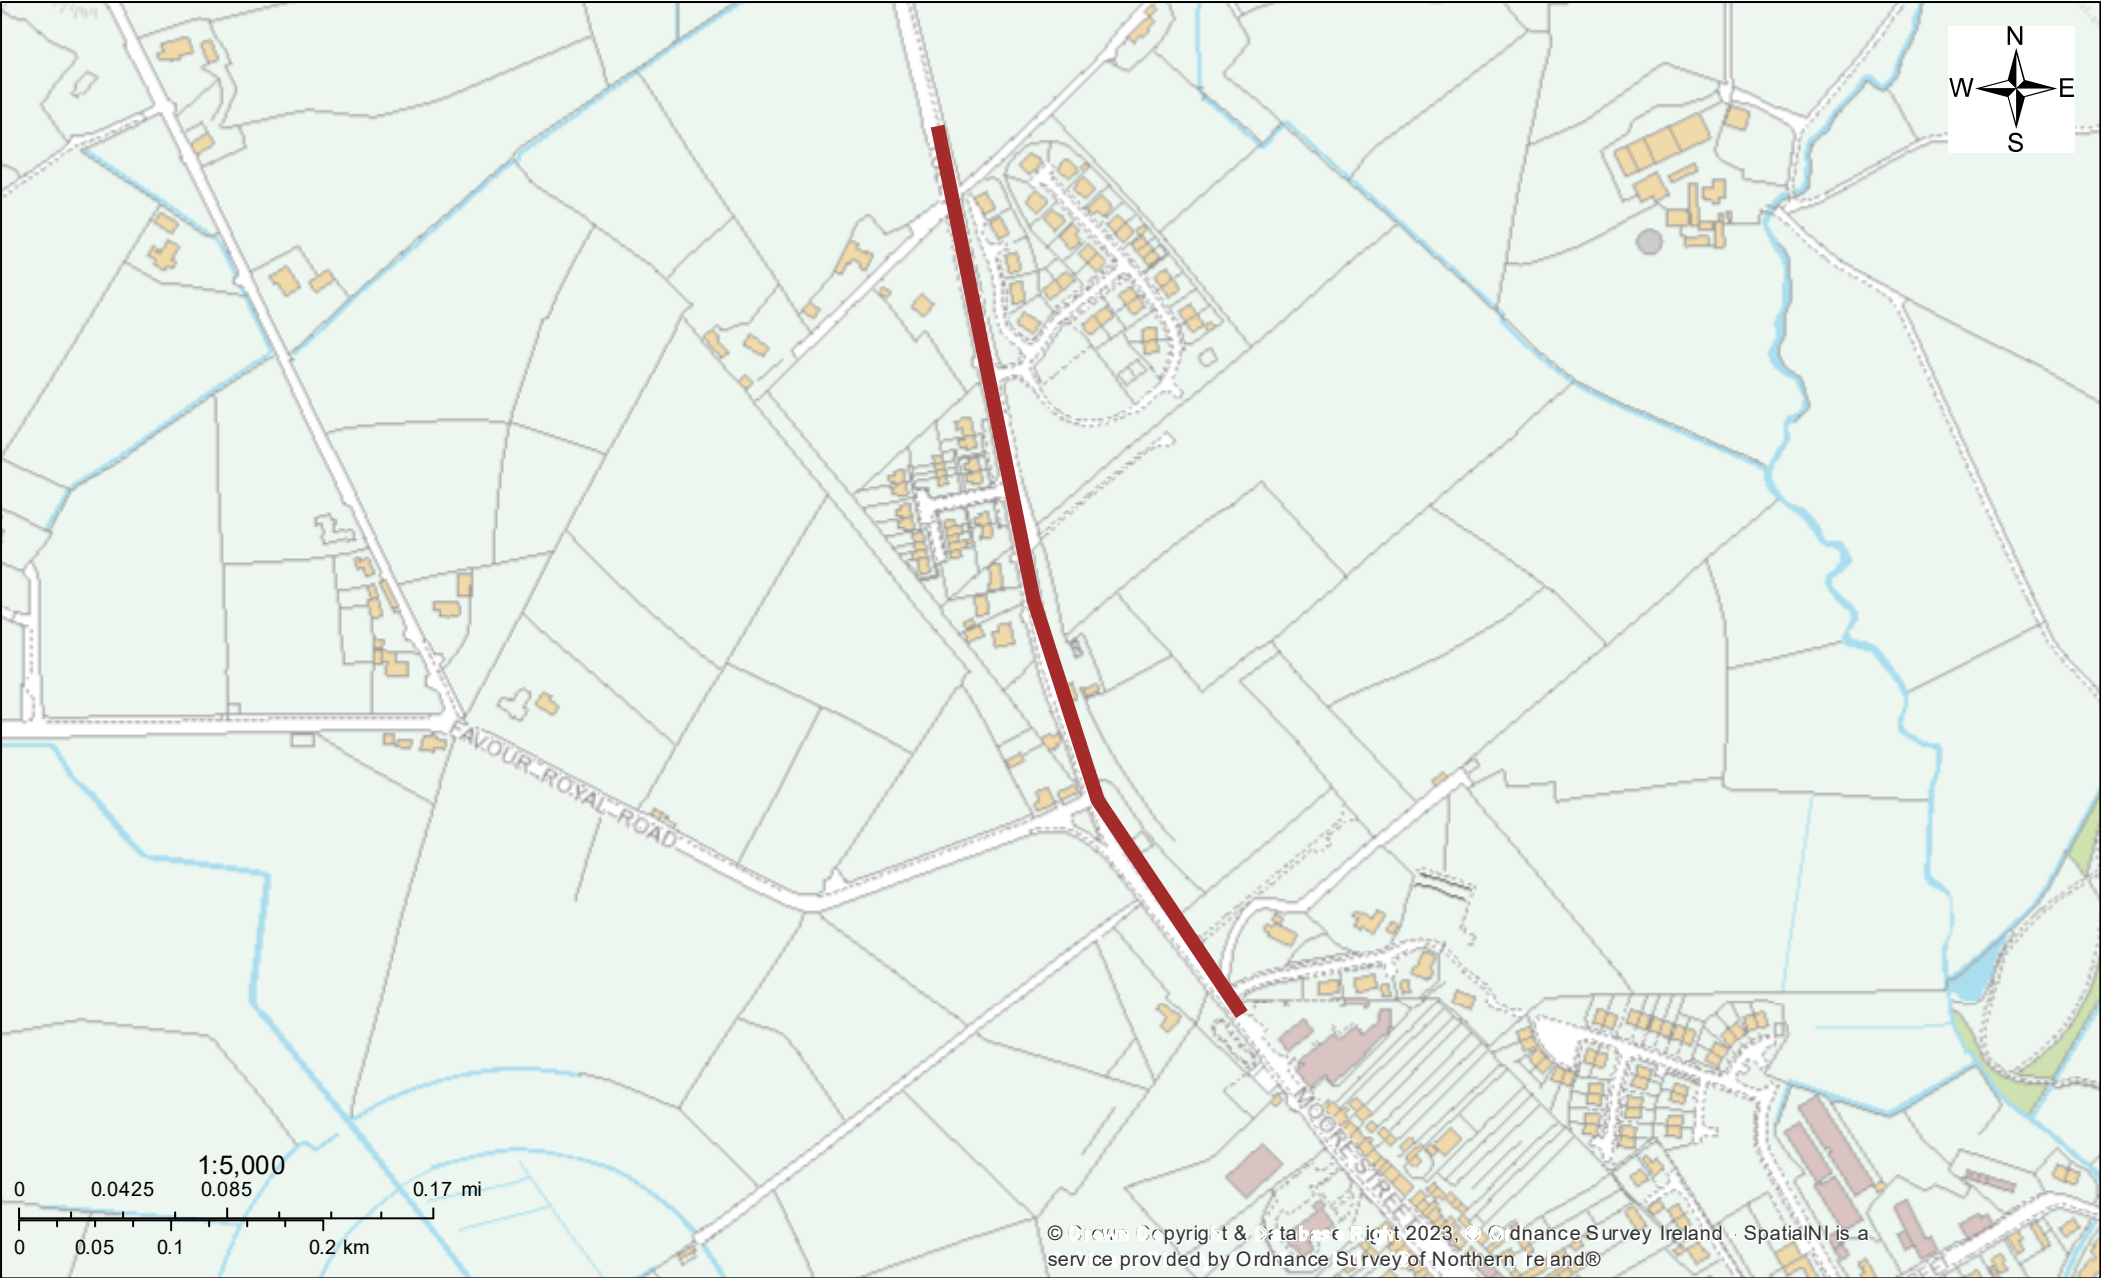

A5 Tullyvar Rd - 40mph Speed Limit Extension

© Crown Copyright & Database Right 2023, © Ordnance Survey Ireland. SpatialNI is a service provided by Ordnance Survey of Northern Ireland®

29/03/2024, 12:49:45