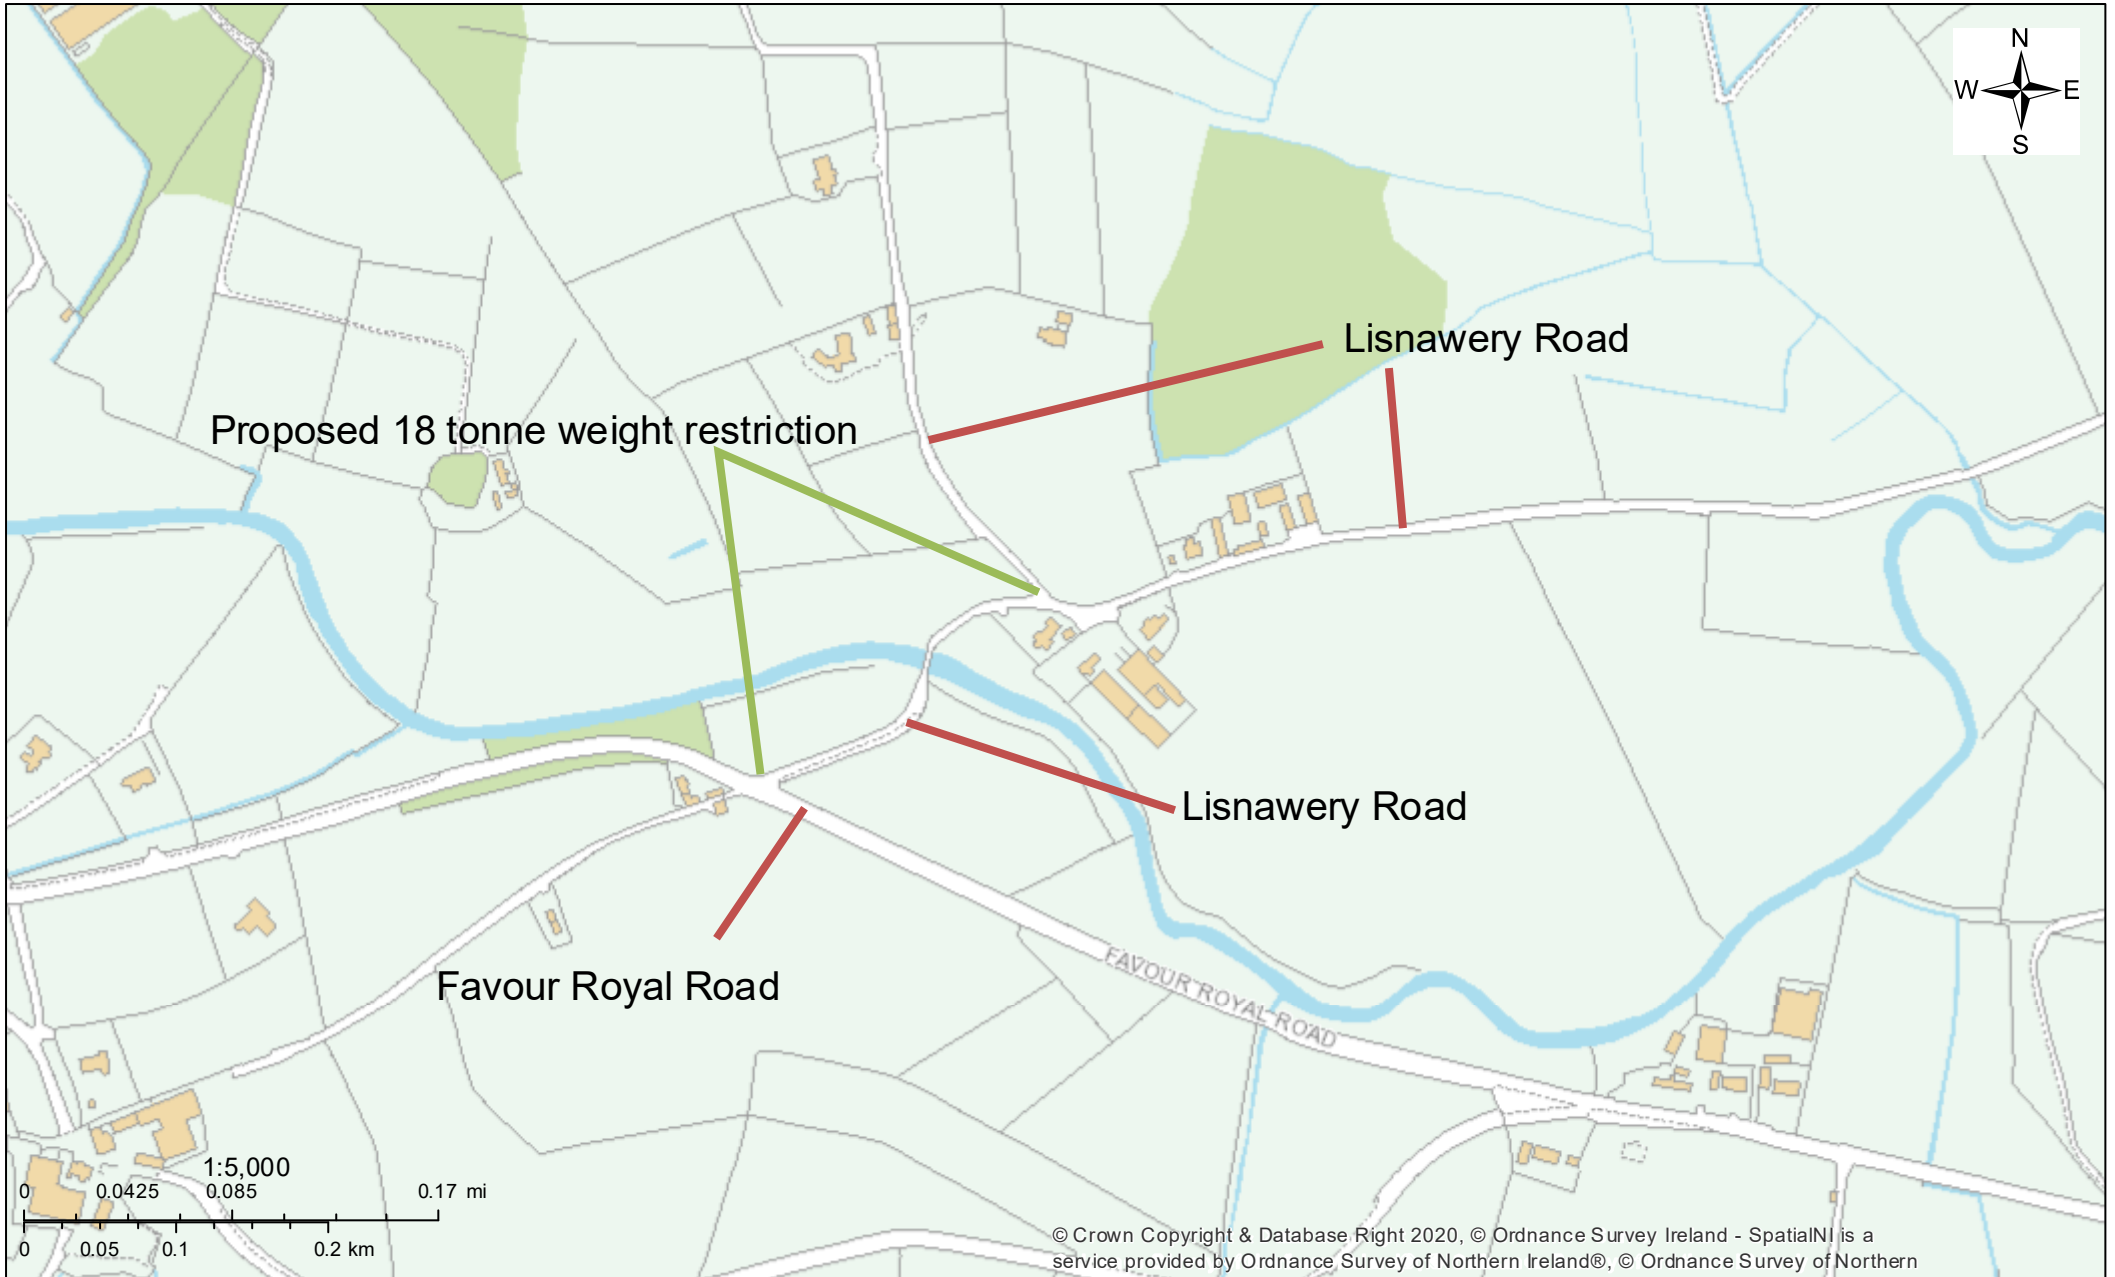

# Proposed 18 tonne weight restriction - Lisnawery Road, Augher

© Crown Copyright & Database Right 2020, © Ordnance Survey Ireland - SpatialNI is a service provided by Ordnance Survey of Northern Ireland®, © Ordnance Survey of Northern