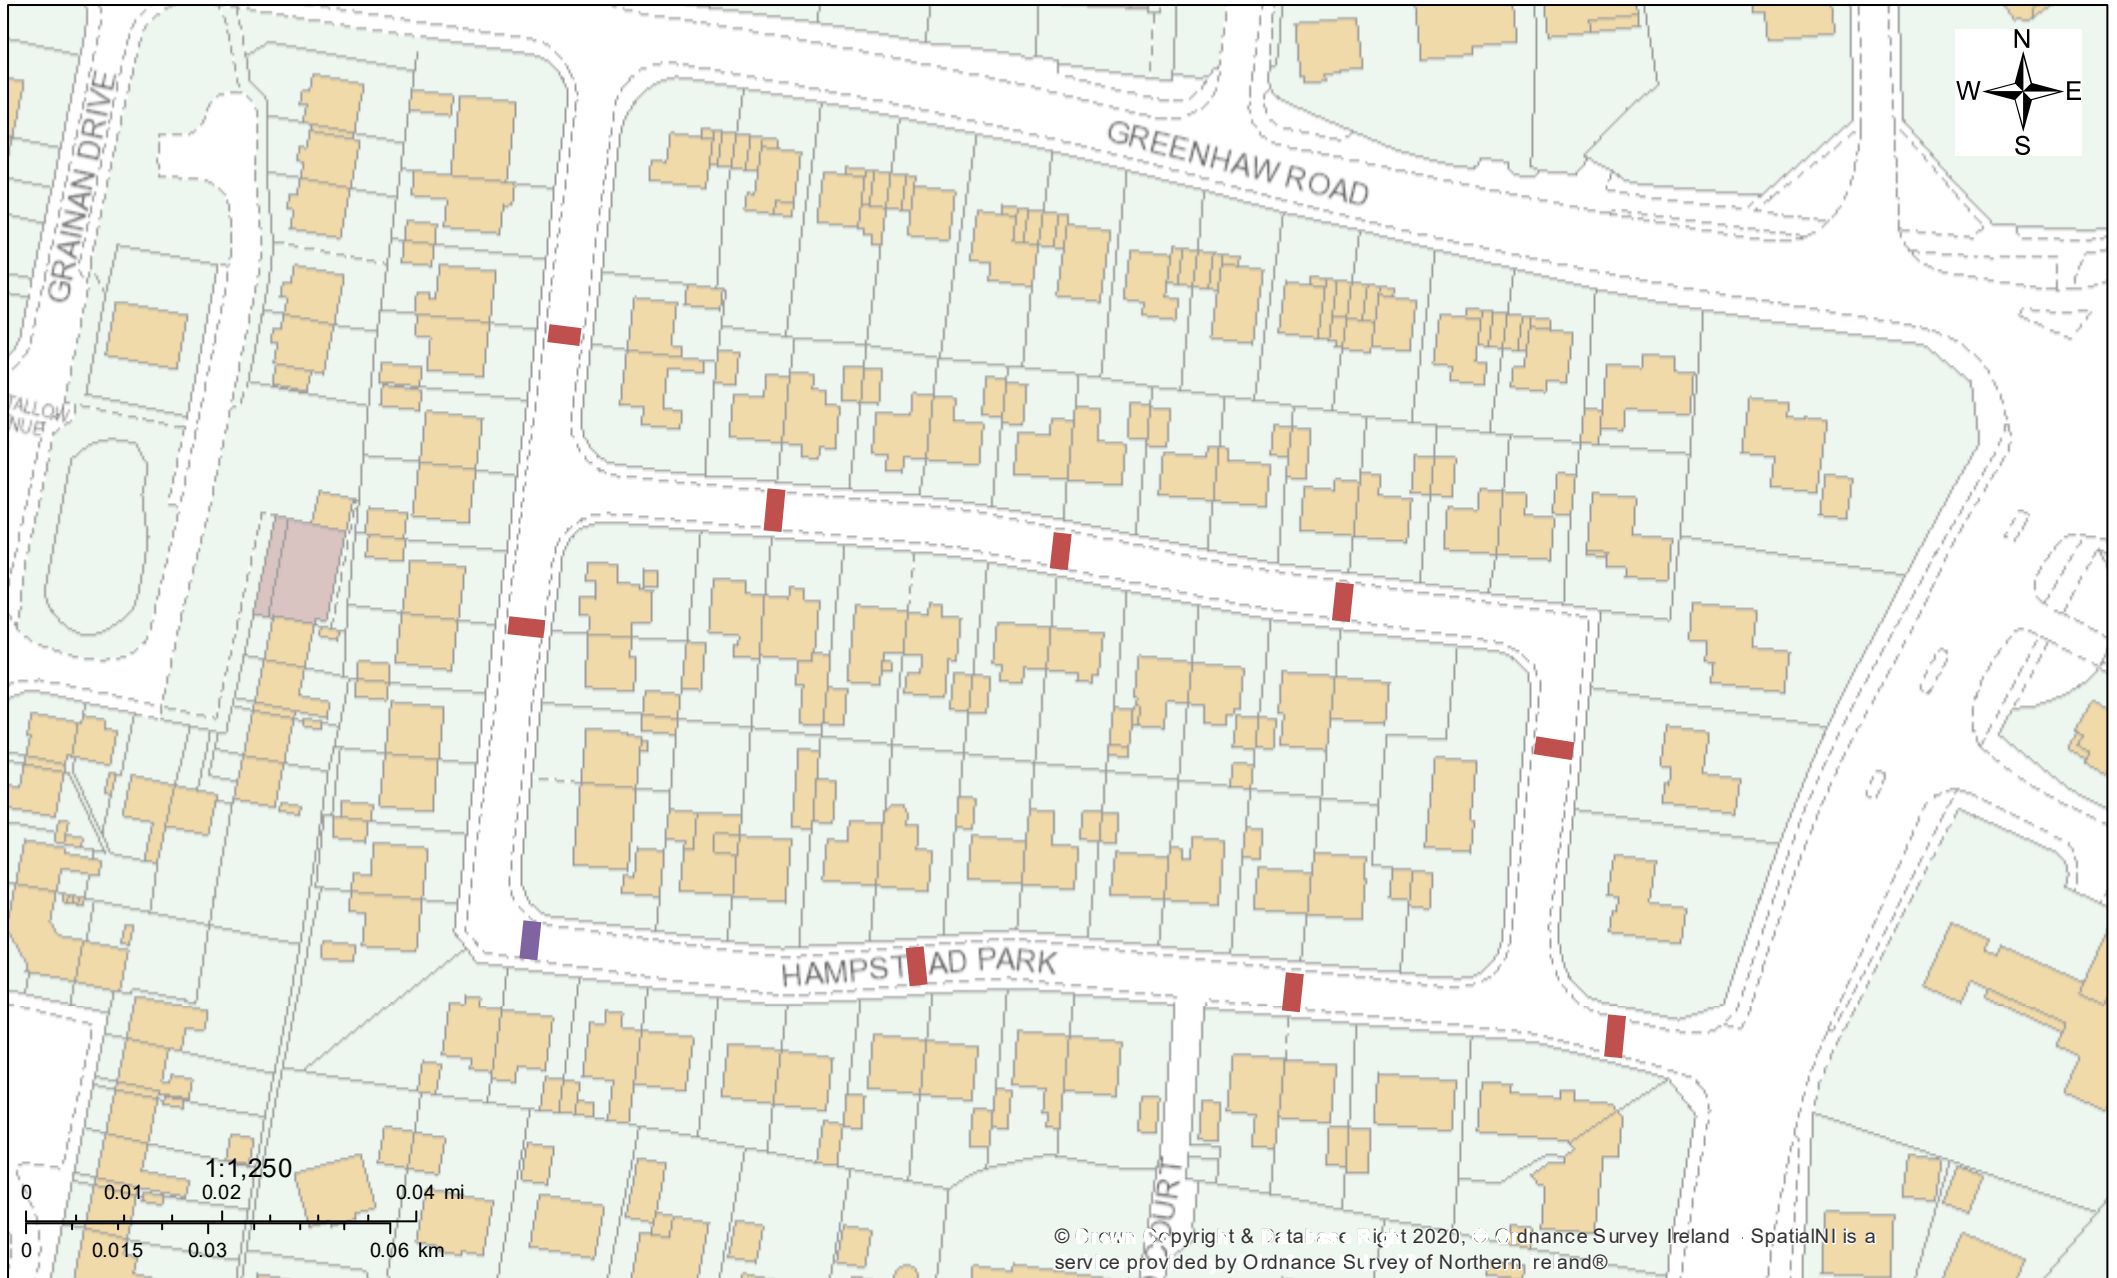

Hampstead Park Traffic Calming (Revised)

© Crown Copyright & Database Right 2020, © Ordnance Survey Ireland · SpatialNI is a service provided by Ordnance Survey of Northern Ireland®

Wednesday 3 November 2021 15:15:04