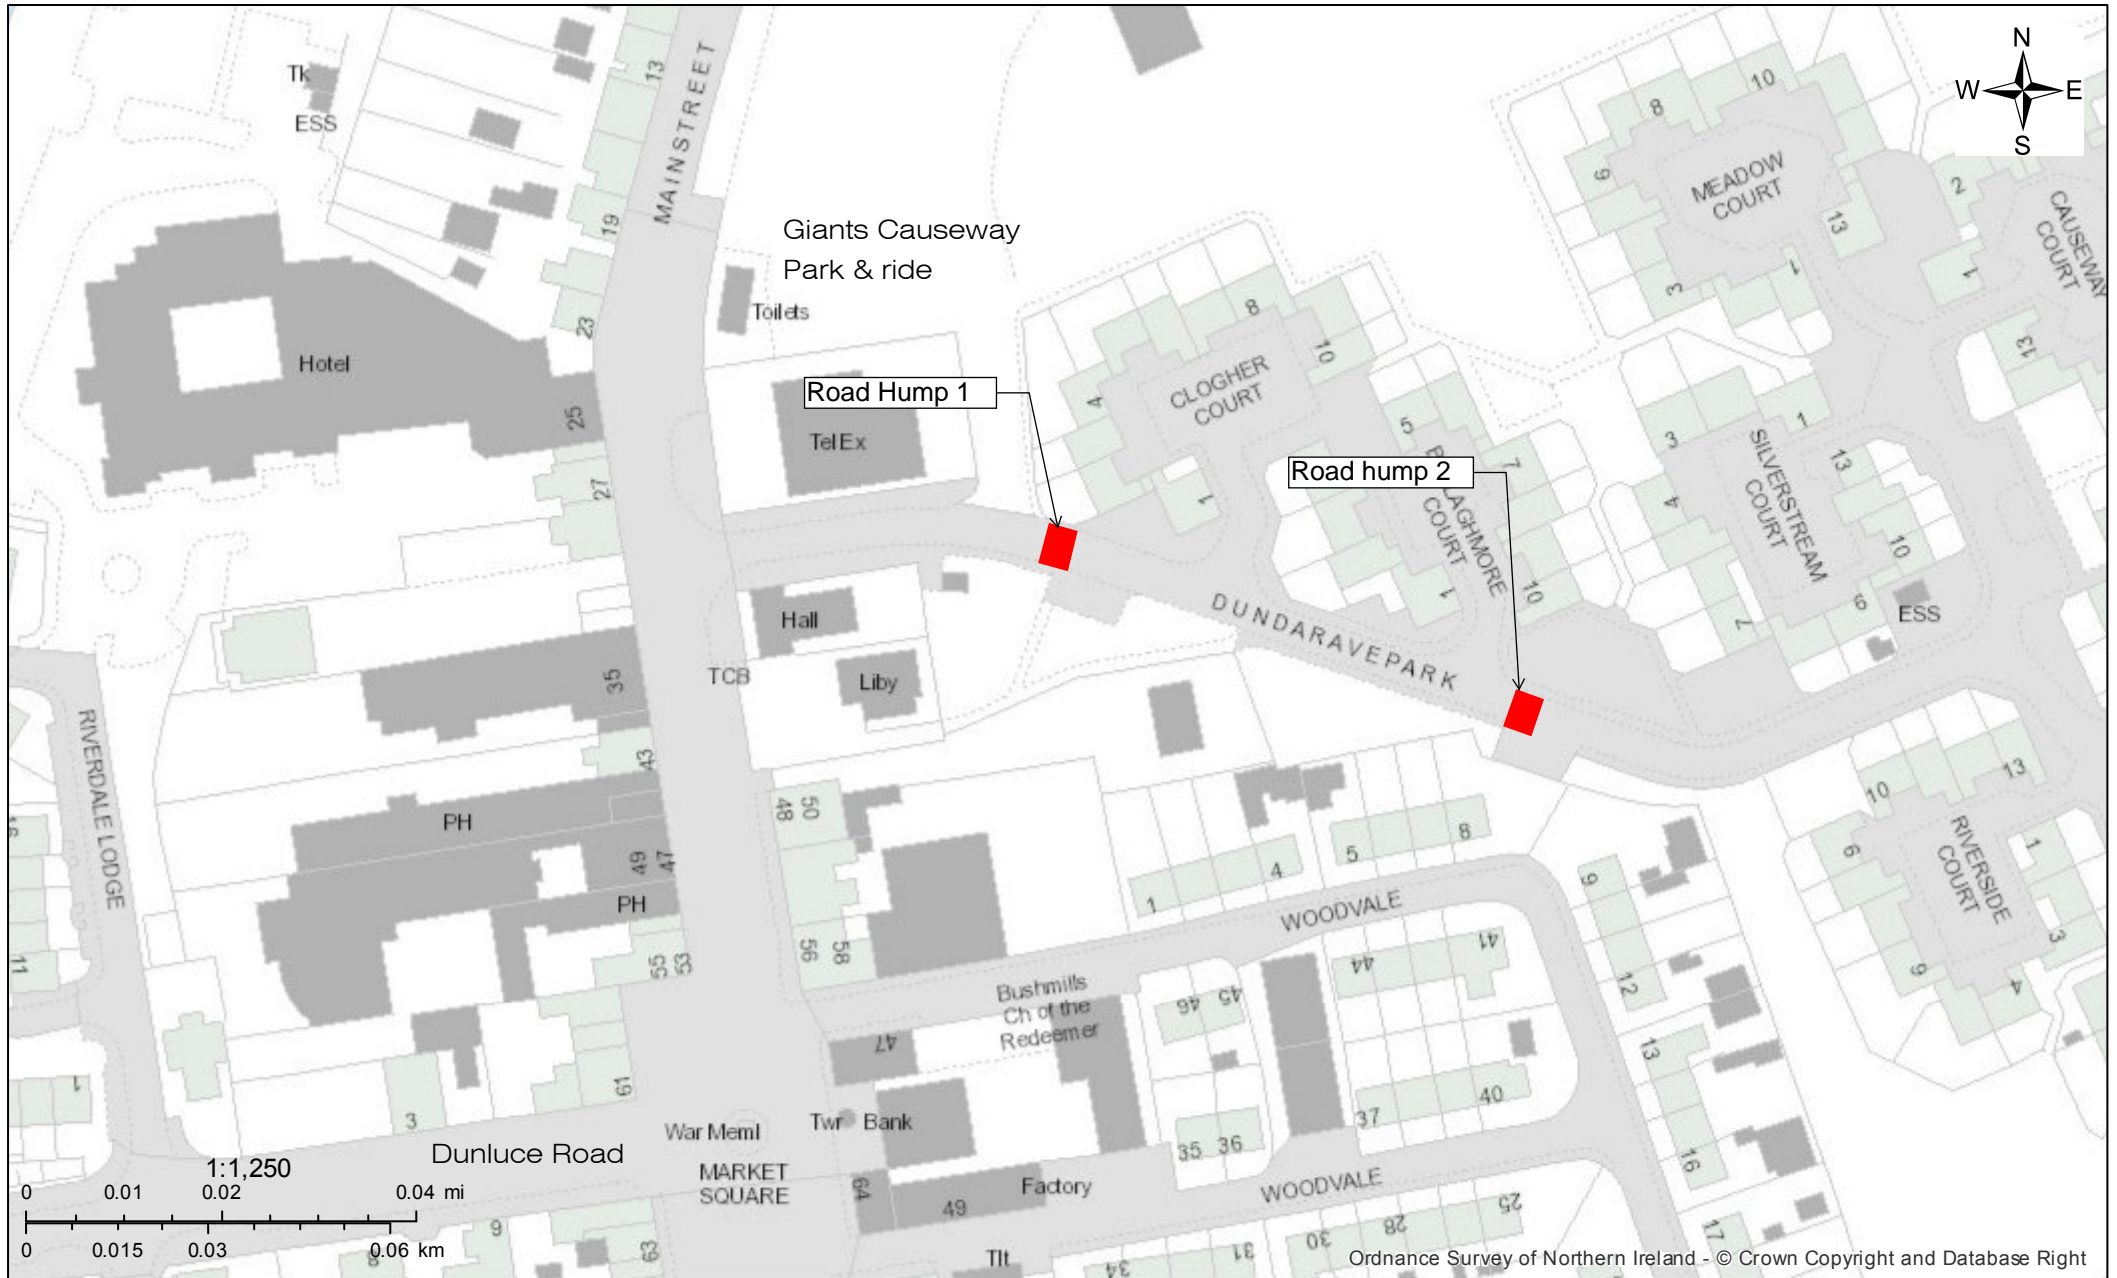

Dundarave Park Bushmills - Traffic Calming Scheme

Ordnance Survey of Northern Ireland - © Crown Copyright and Database Right

August 21, 2018

Dundarave Park Bushmills - Traffic Calming Scheme

Ordnance Survey of Northern Ireland - © Crown Copyright and Database Right