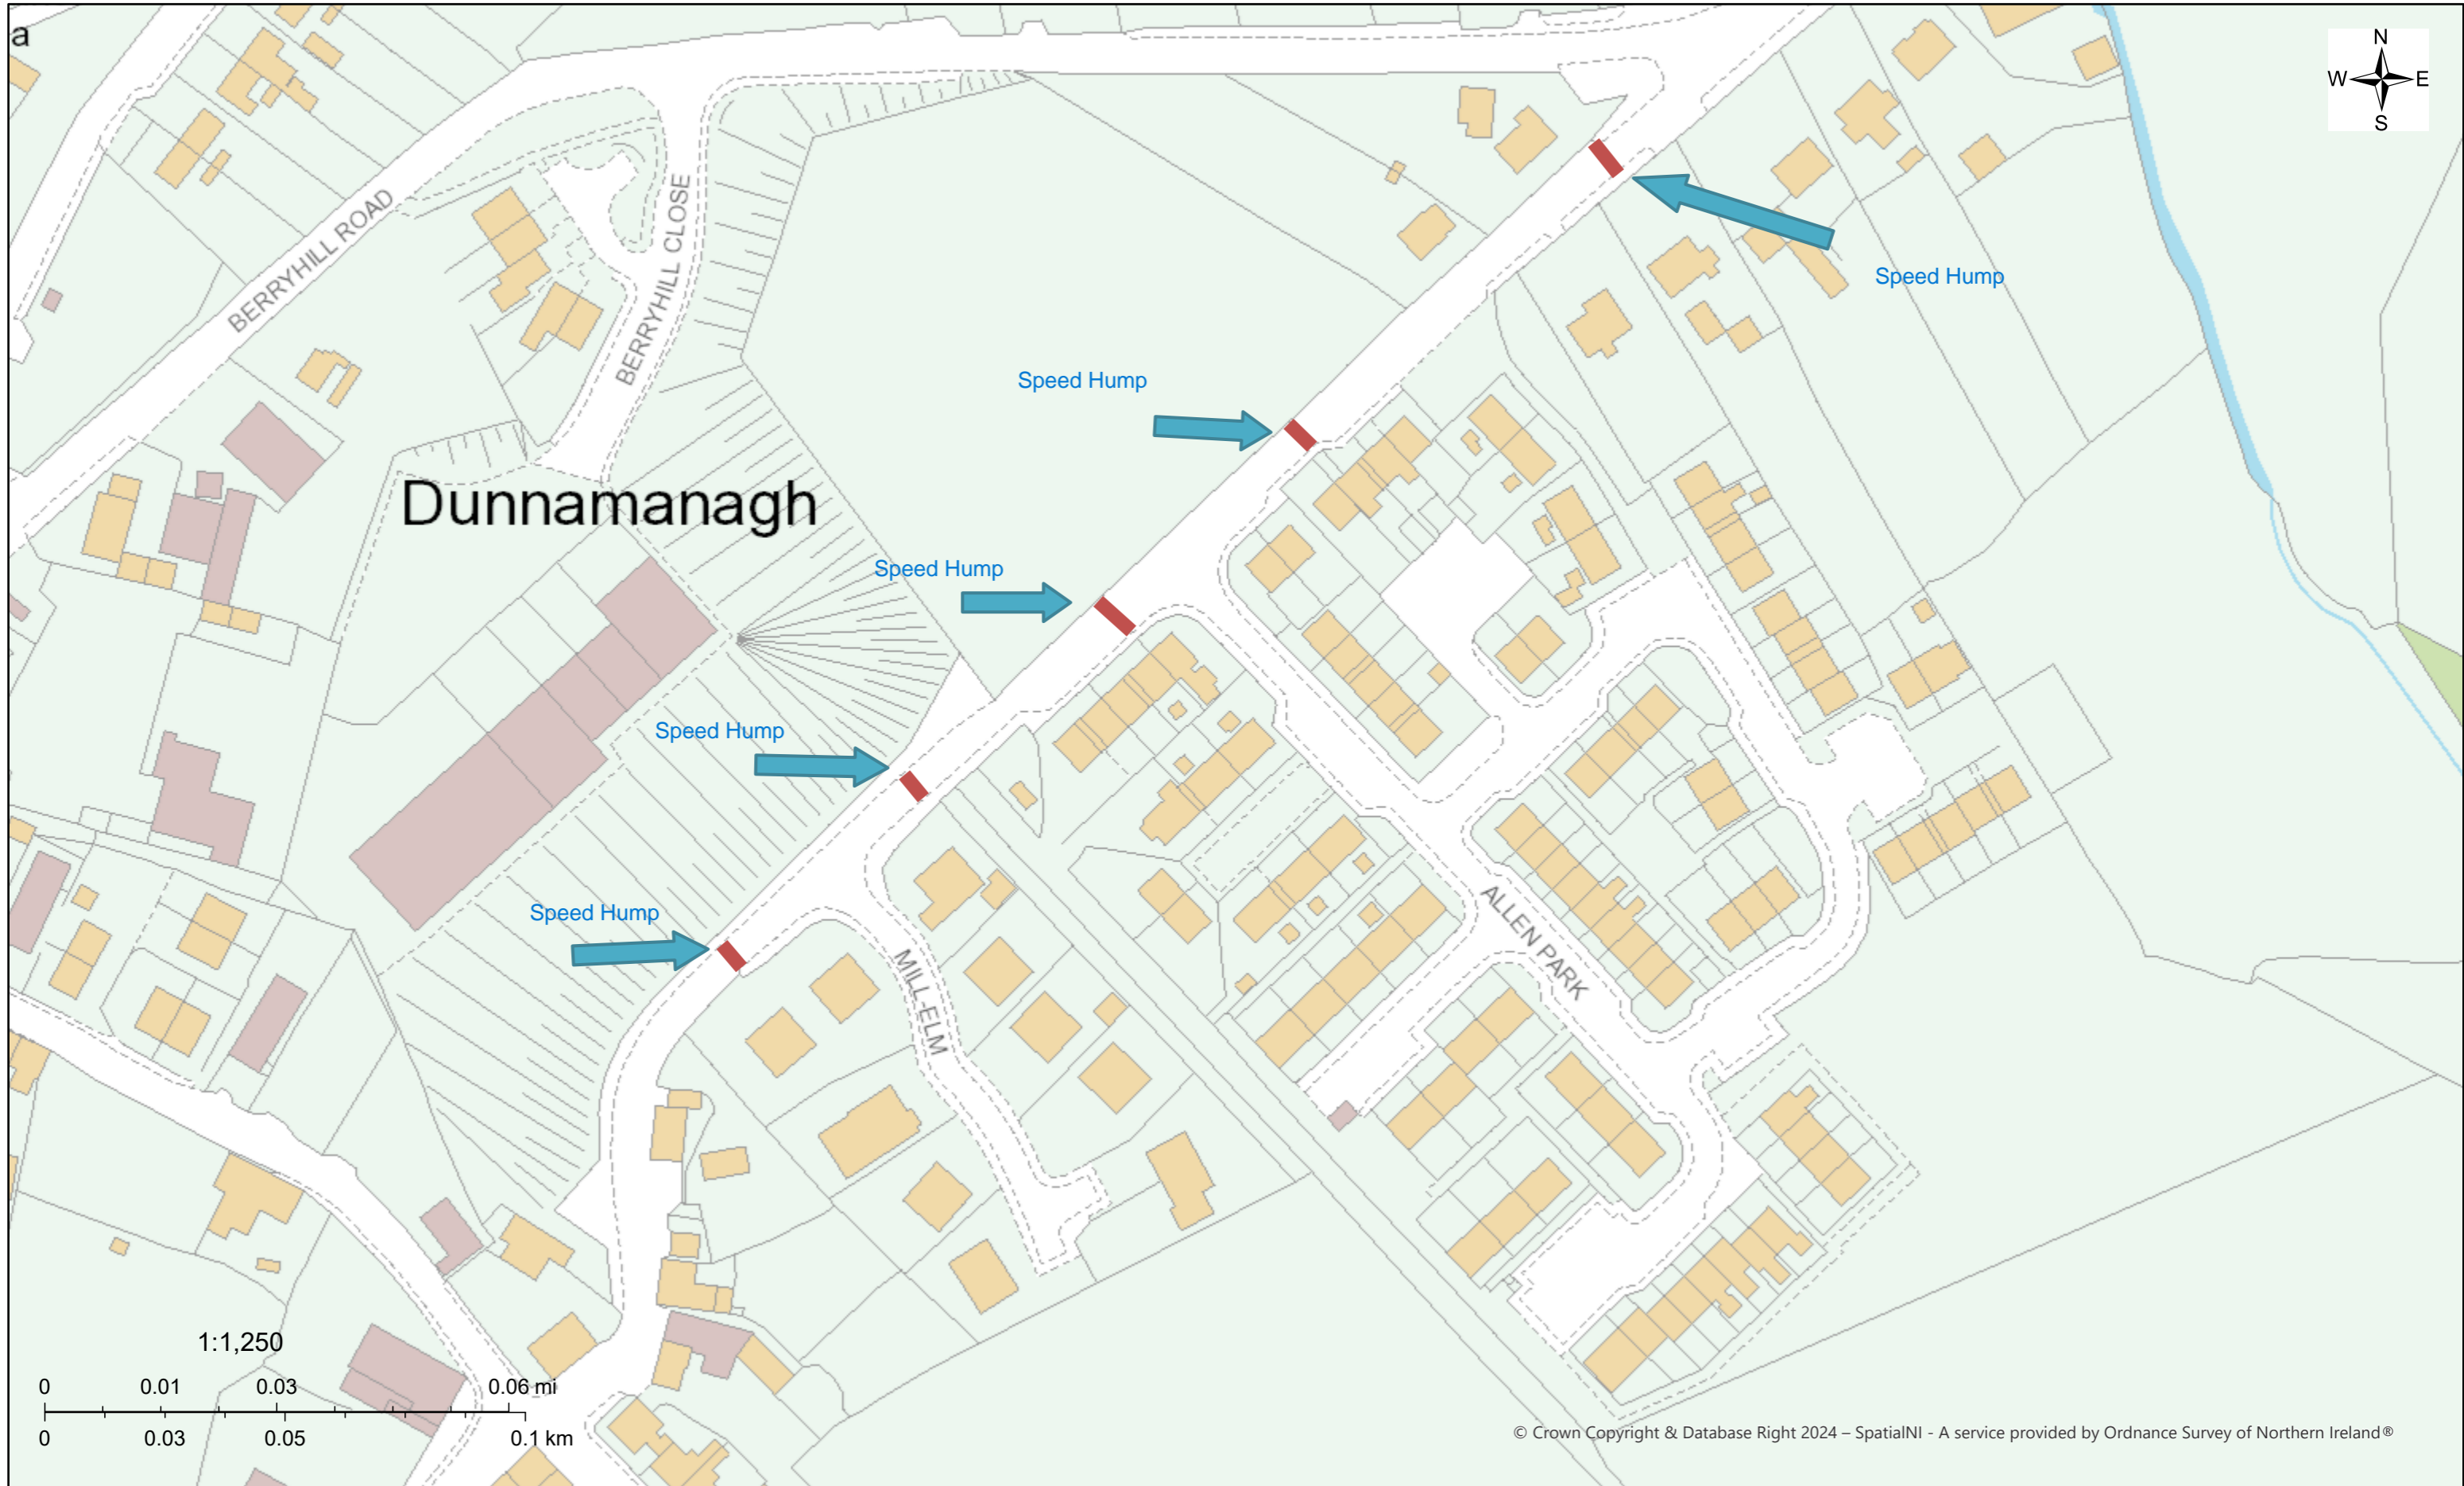

# Longland Road Traffic Calming Scheme

© Crown Copyright & Database Right 2024 – SpatialNI - A service provided by Ordnance Survey of Northern Ireland®

Wednesday 10 July 2024 13:43

Reproduced with the permission of Land & Property Service under delegated authority from the keeper of Public Records, © Crown copyright and database right MOU577.7 (2024).