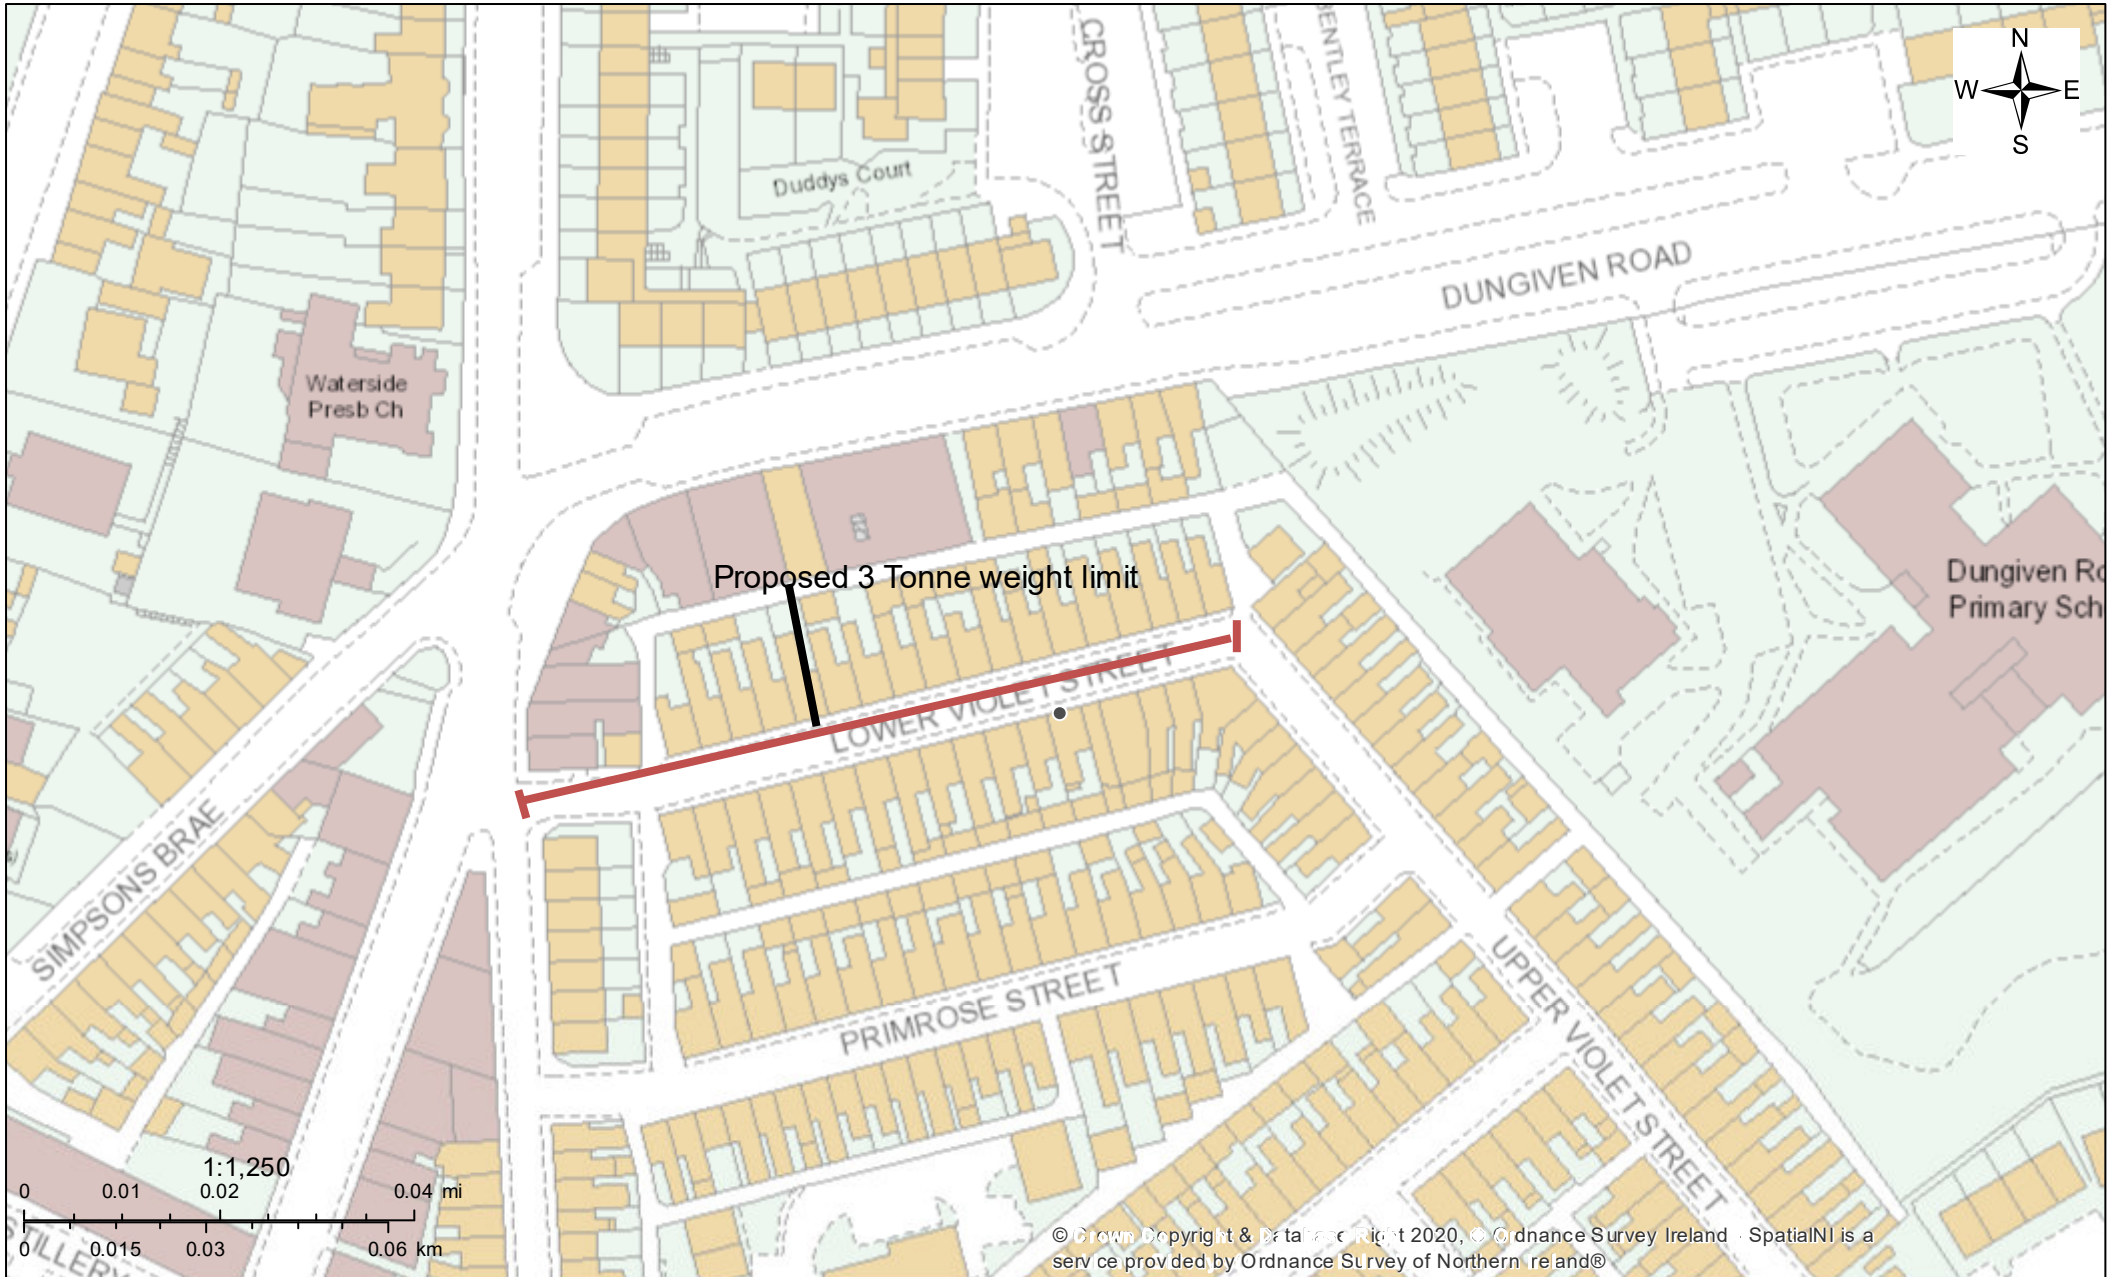

Lower Violet Street

© Crown Copyright & Database Right 2020, © Ordnance Survey Ireland · SpatialNI is a service provided by Ordnance Survey of Northern Ireland®

Friday 19 March 2021 10:26:12