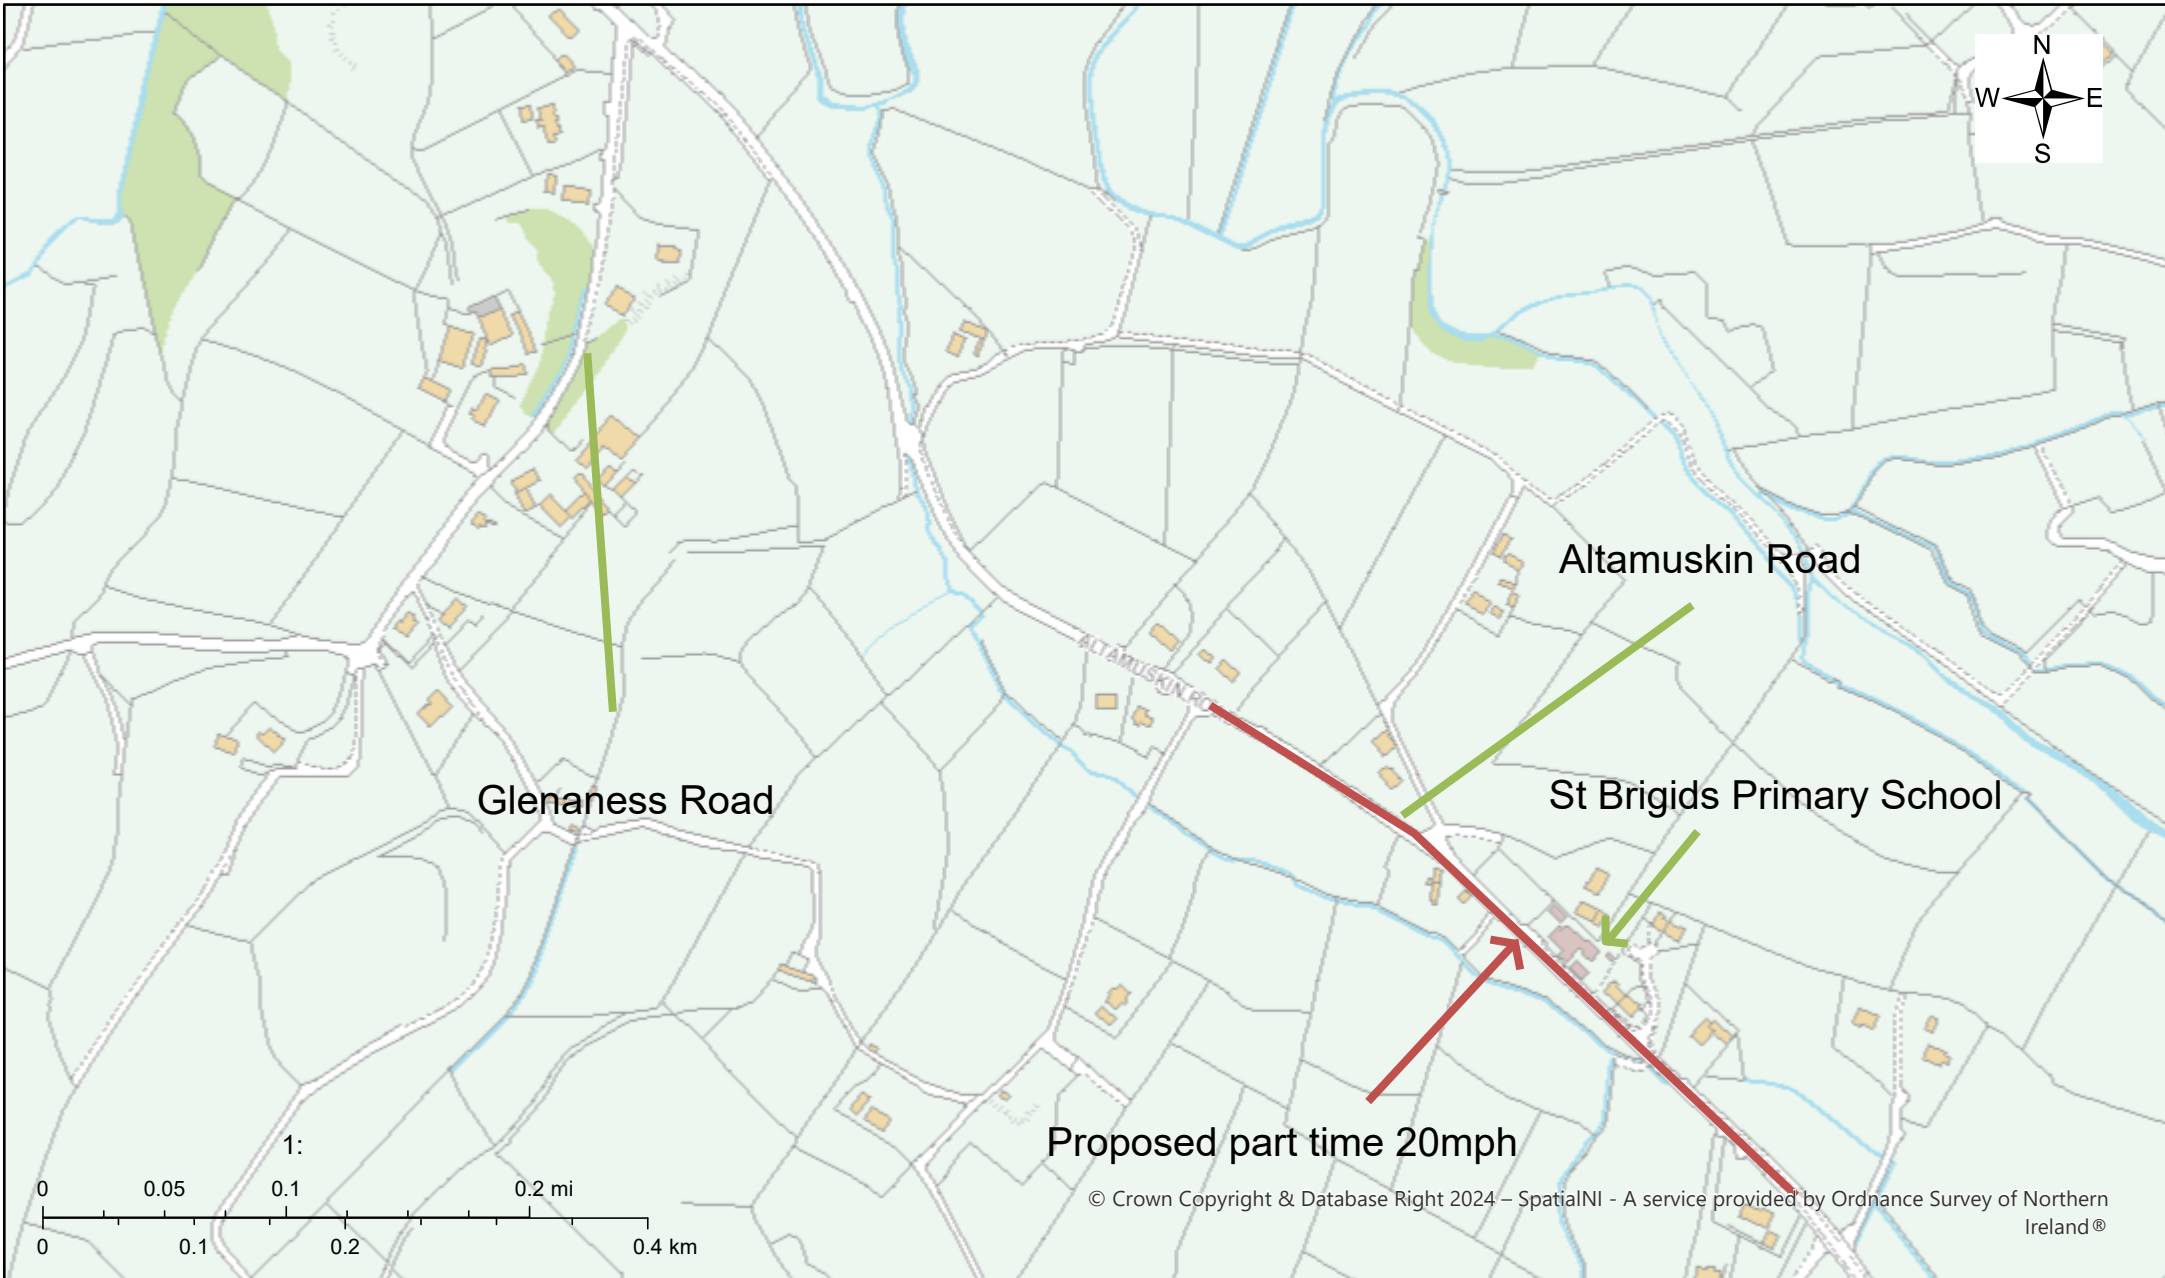

# Proposed part time 20mph - St Brigid's Primary School, Altamuskin, Sixmilecross

Reproduced with the permission of Land & Property Service under delegated authority from the keeper of Public Records, © Crown copyright and database right MOU577.7 (2024).