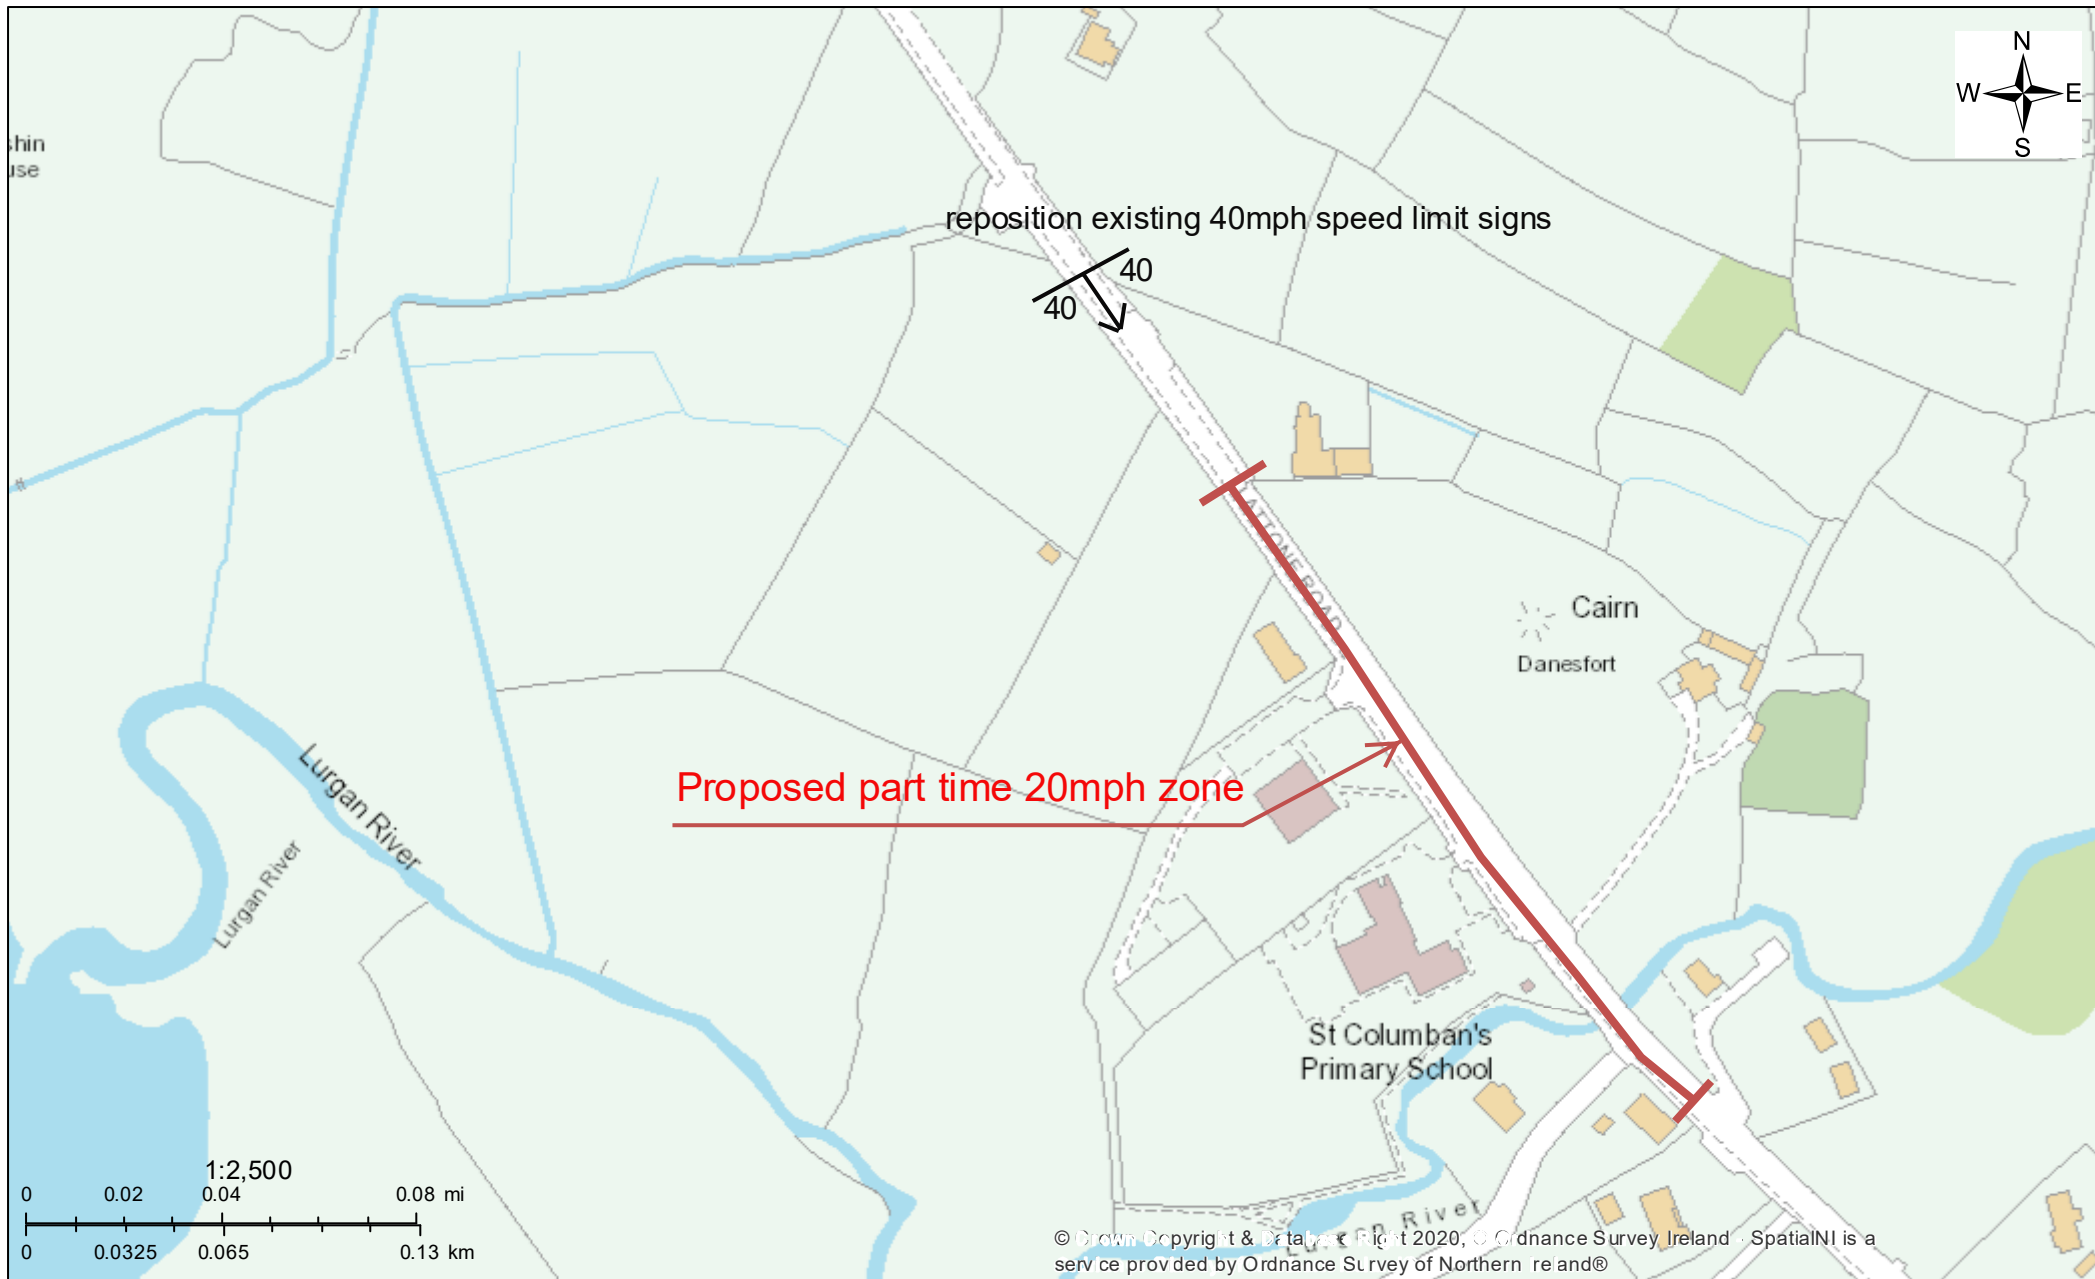

Part time 20mph zone - Lattone Road, Belcoo - Primary School - revised map

Friday 17 September 2021 15:33:52