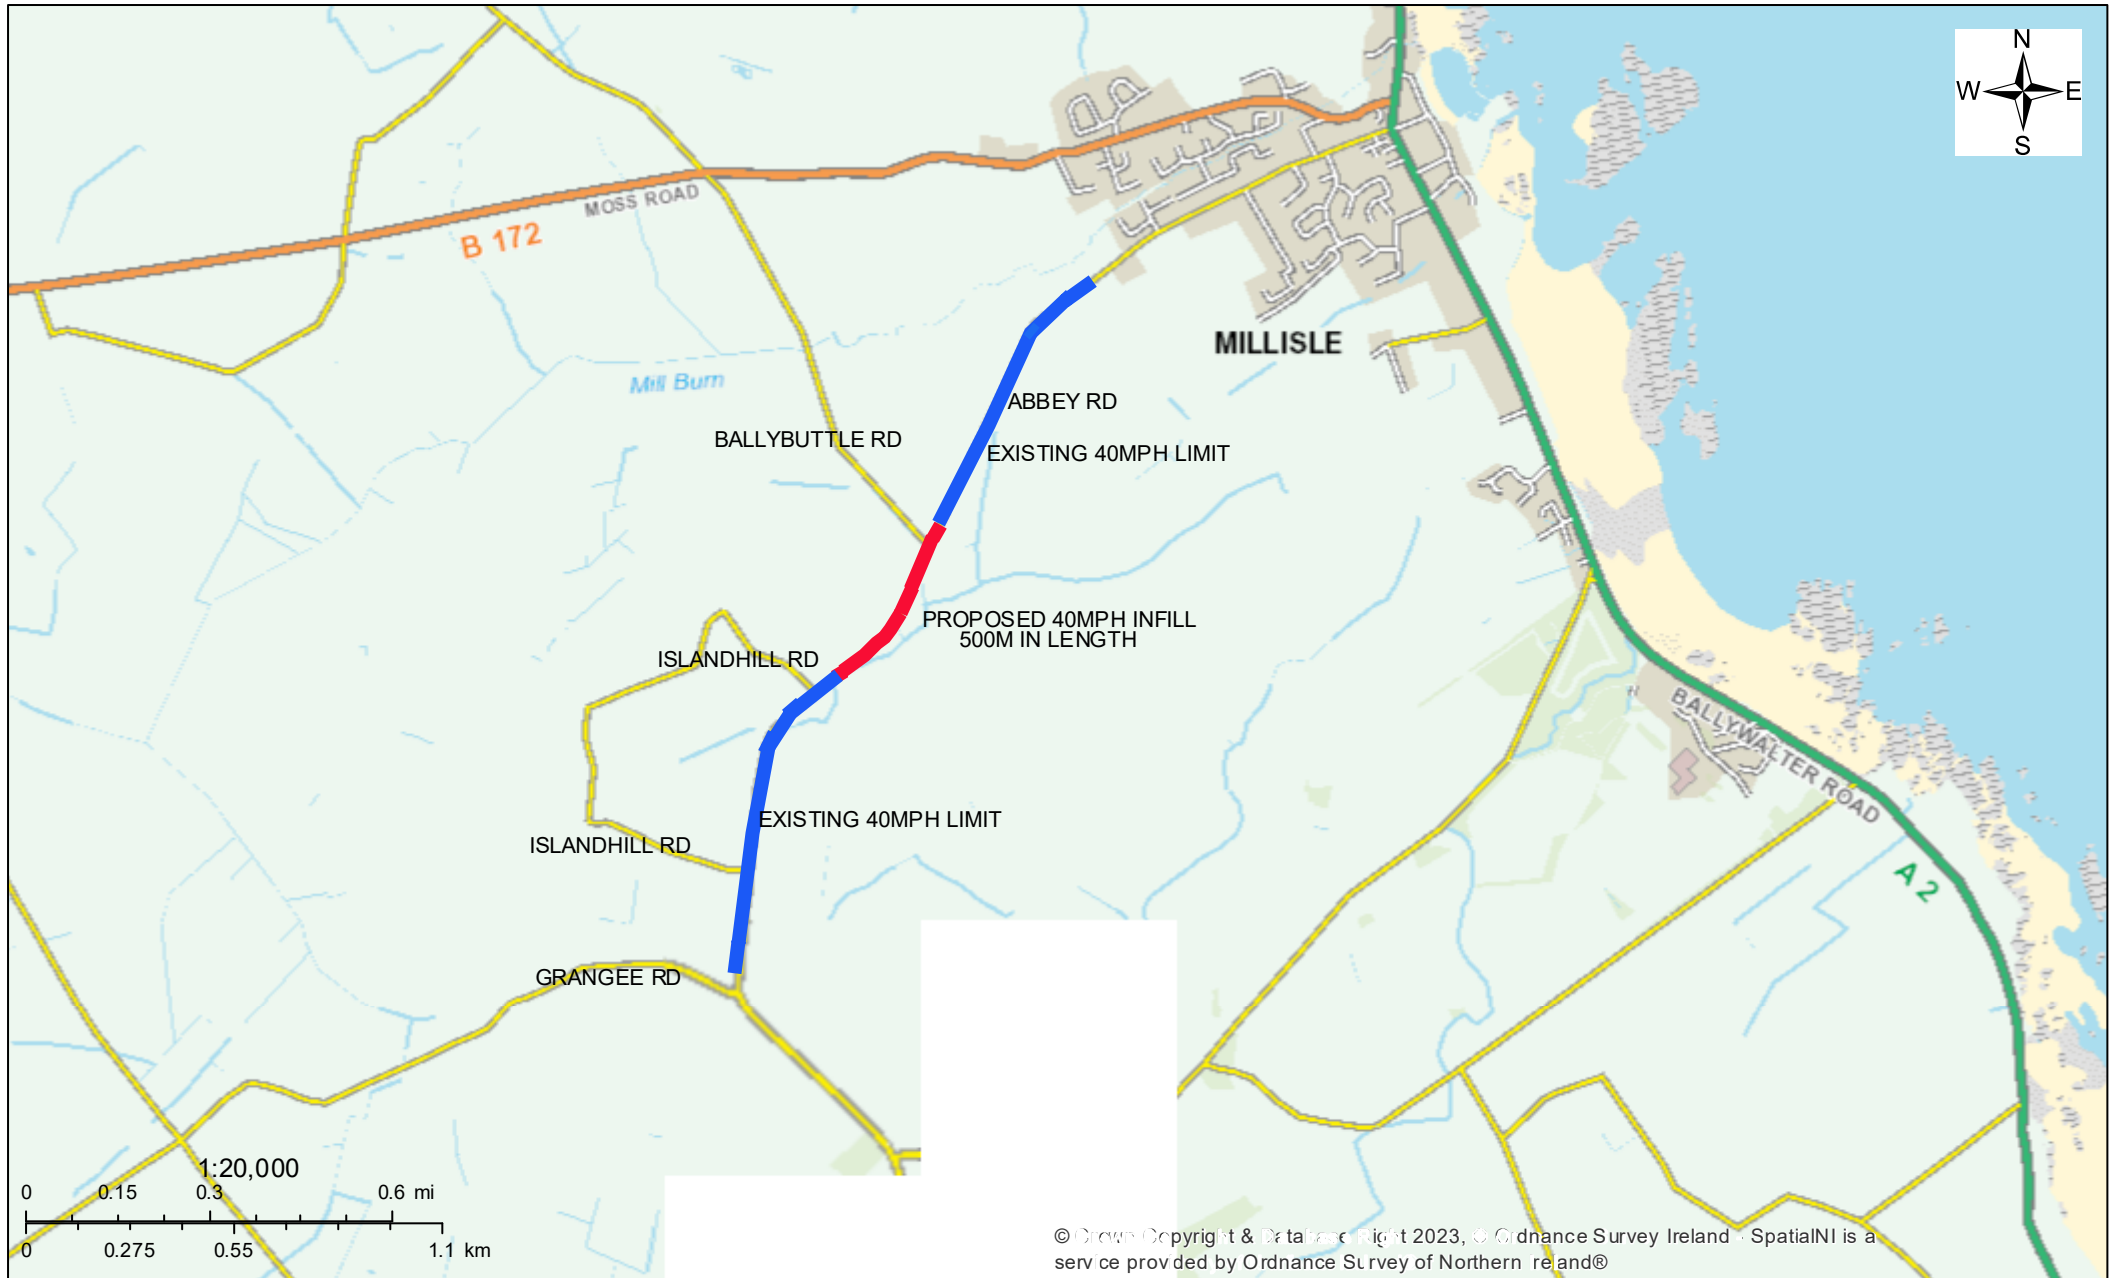

C255 ABBEY ROAD MILLISLE 40MPH SPEED LIMIT PLAN

10/08/2023, 10:22:55