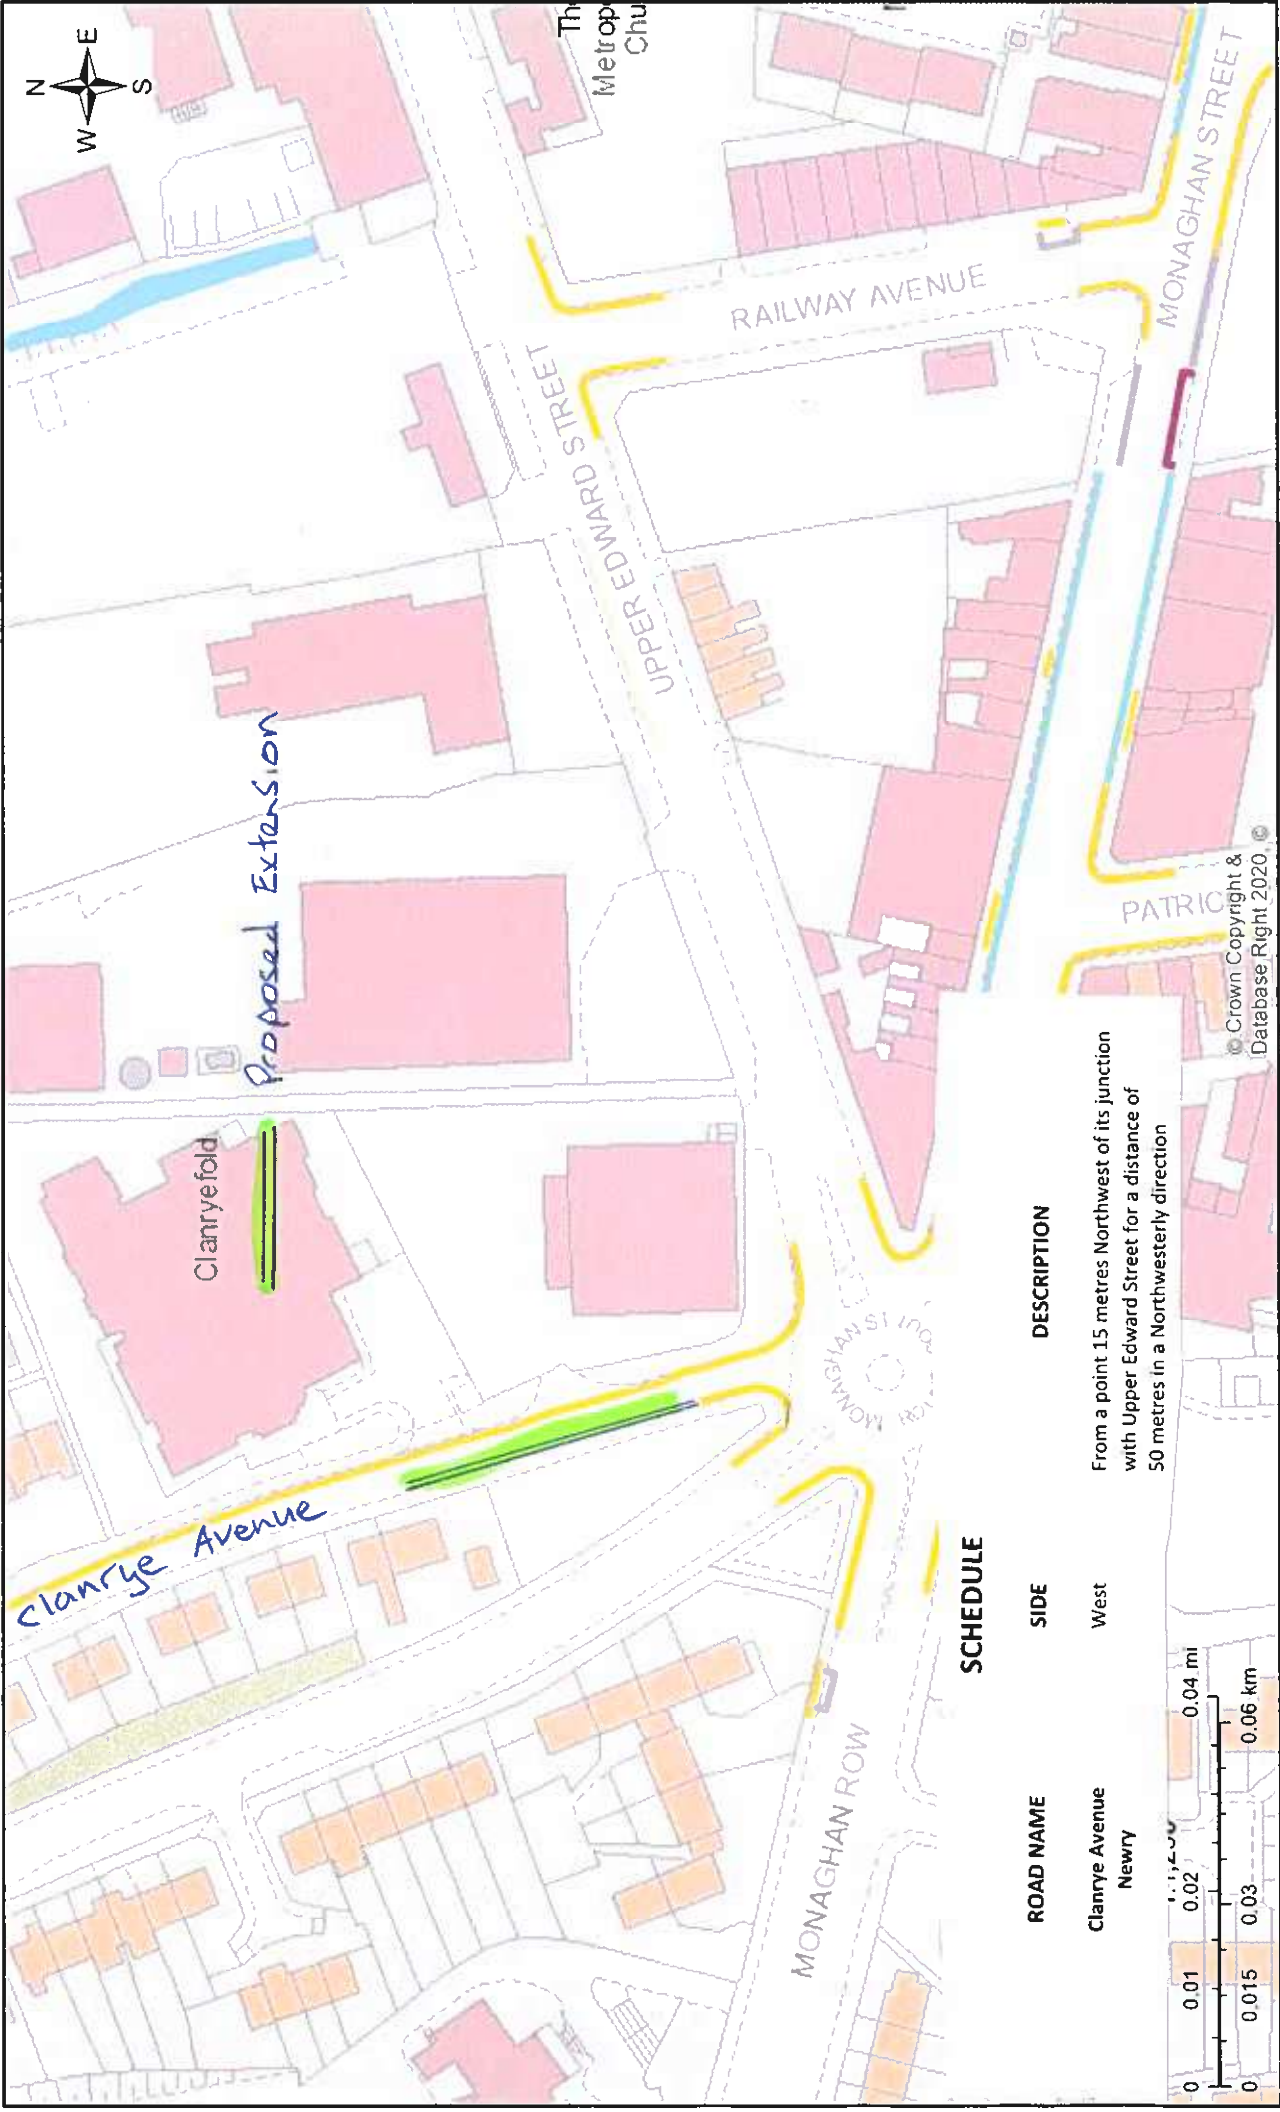

Double Yellow Lines Clanrye Avenue Newry

Proposed Extension

Clanrye fold

Clanrye Avenue

SCHEDULE

ROAD NAME	SIDE	DESCRIPTION
Clanrye Avenue Newry	West	From a point 15 metres Northwest of its junction with Upper Edward Street for a distance of 50 metres in a Northwesterly direction

© Crown Copyright & Database Right 2020