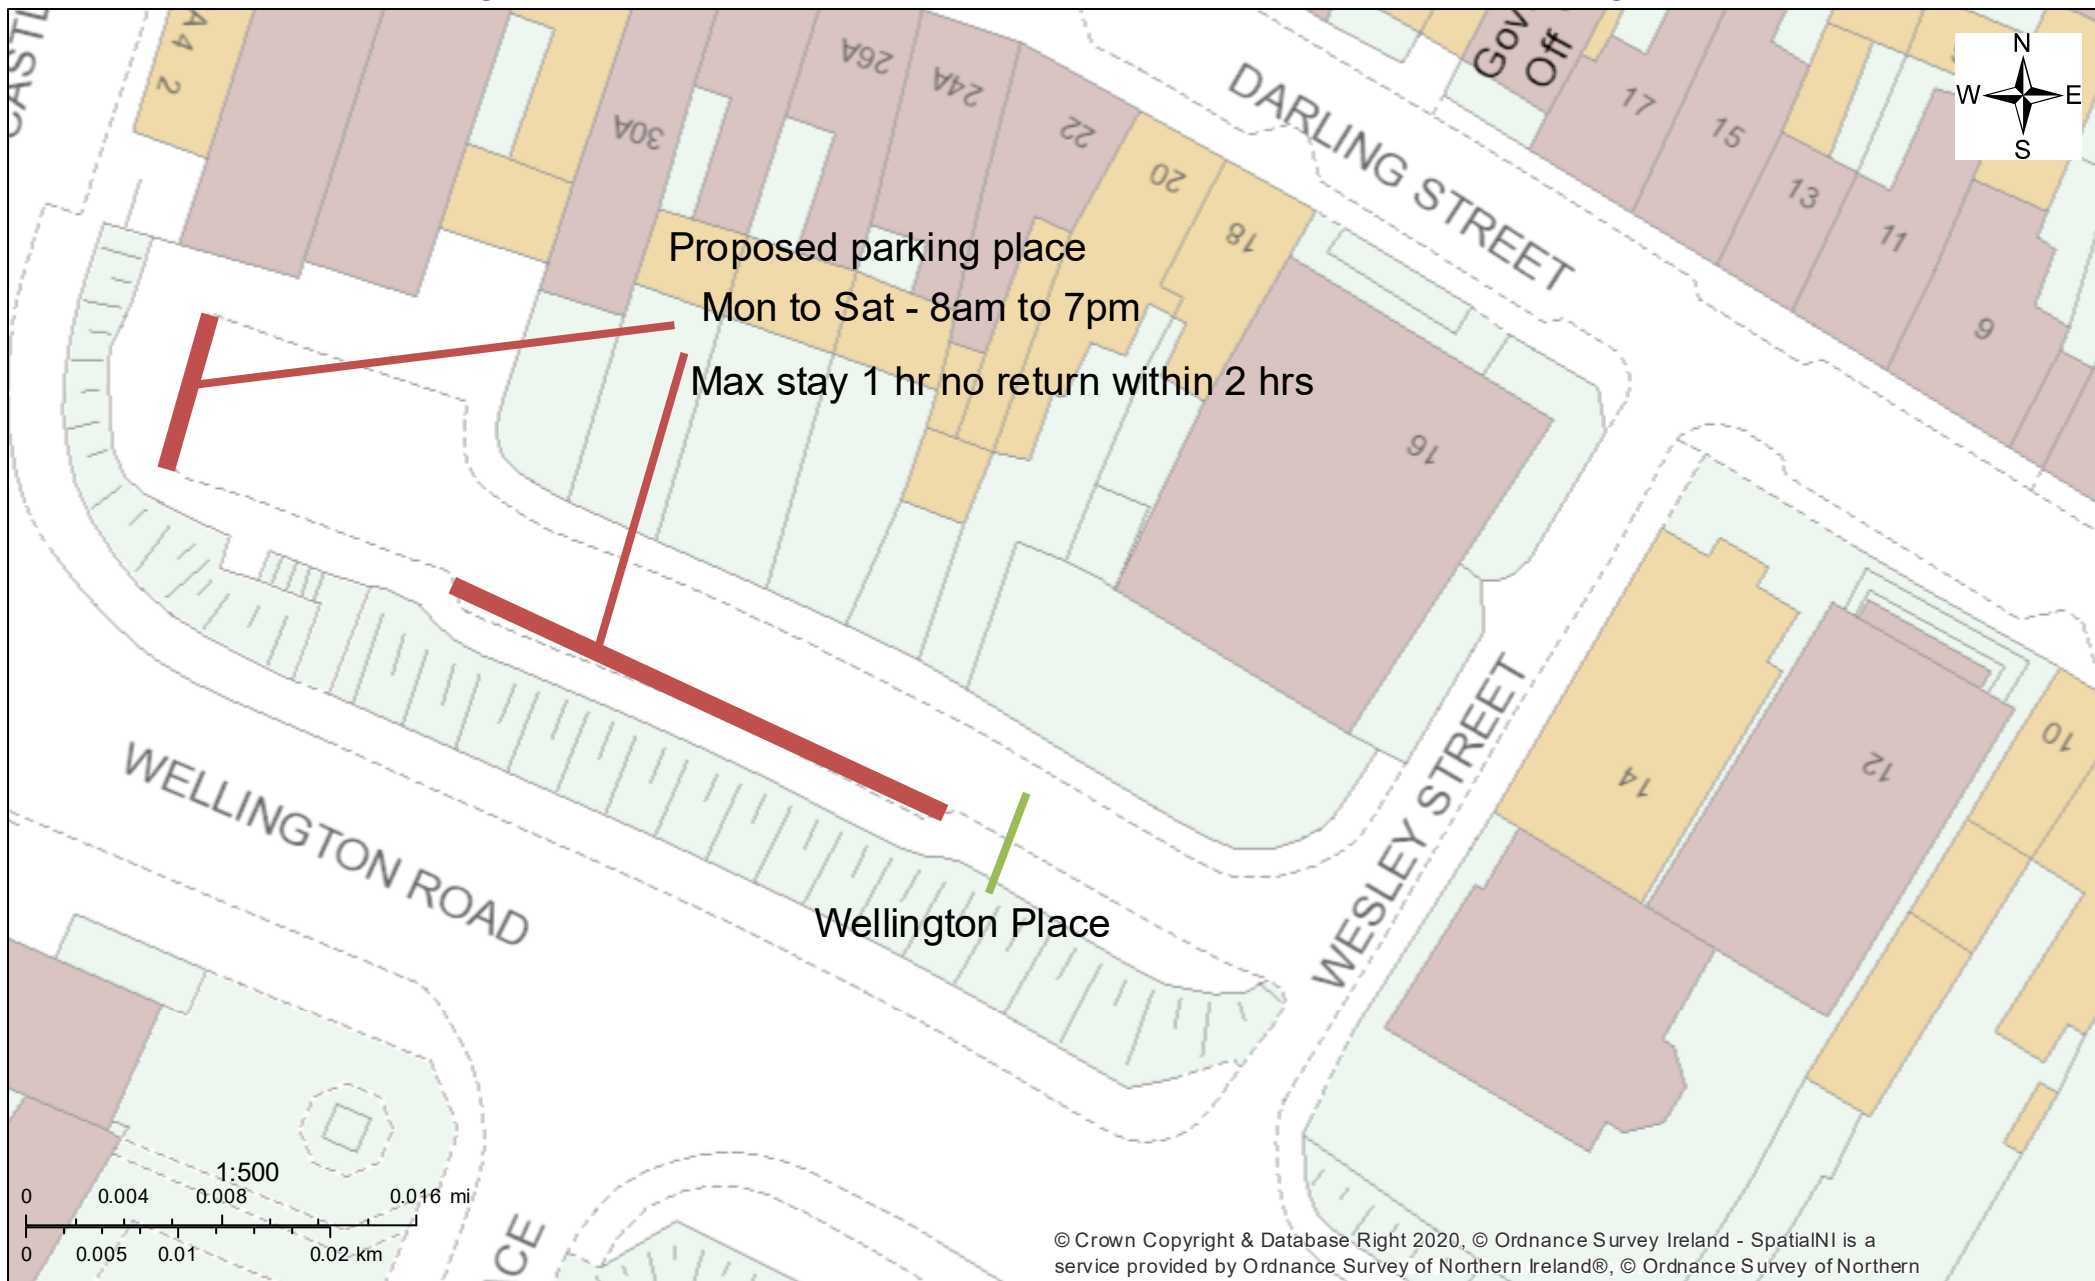

Wellington Place, Enniskillen - 1 hr no return in 2 hrs parking place

© Crown Copyright & Database Right 2020, © Ordnance Survey Ireland - SpatialNI is a service provided by Ordnance Survey of Northern Ireland®, © Ordnance Survey of Northern