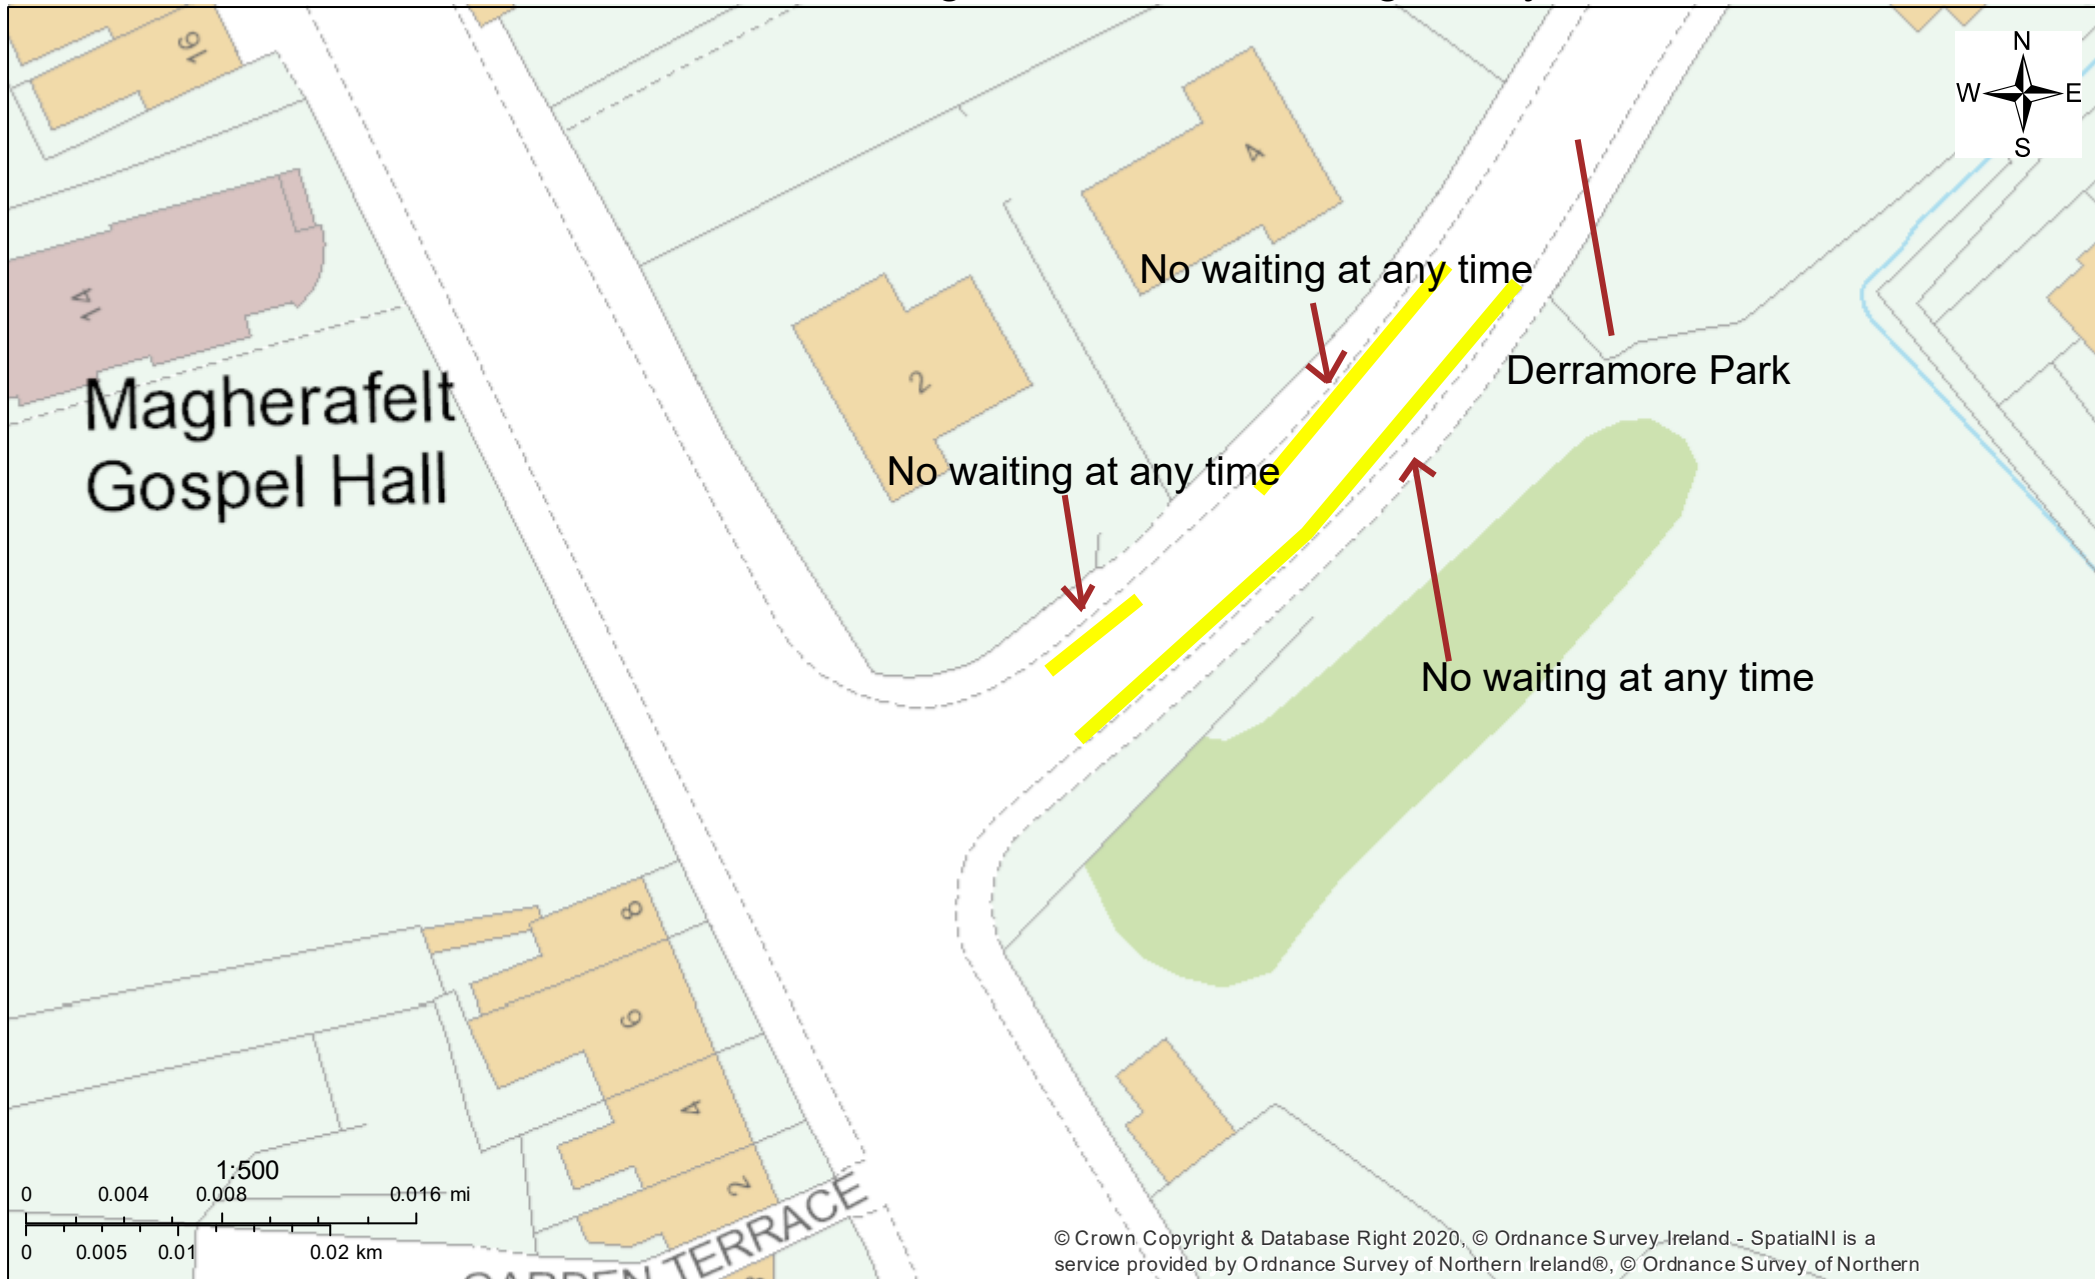

Derramore Park, Magherafelt - No Waiting at any Time

© Crown Copyright & Database Right 2020, © Ordnance Survey Ireland - SpatialNI is a service provided by Ordnance Survey of Northern Ireland®, © Ordnance Survey of Northern