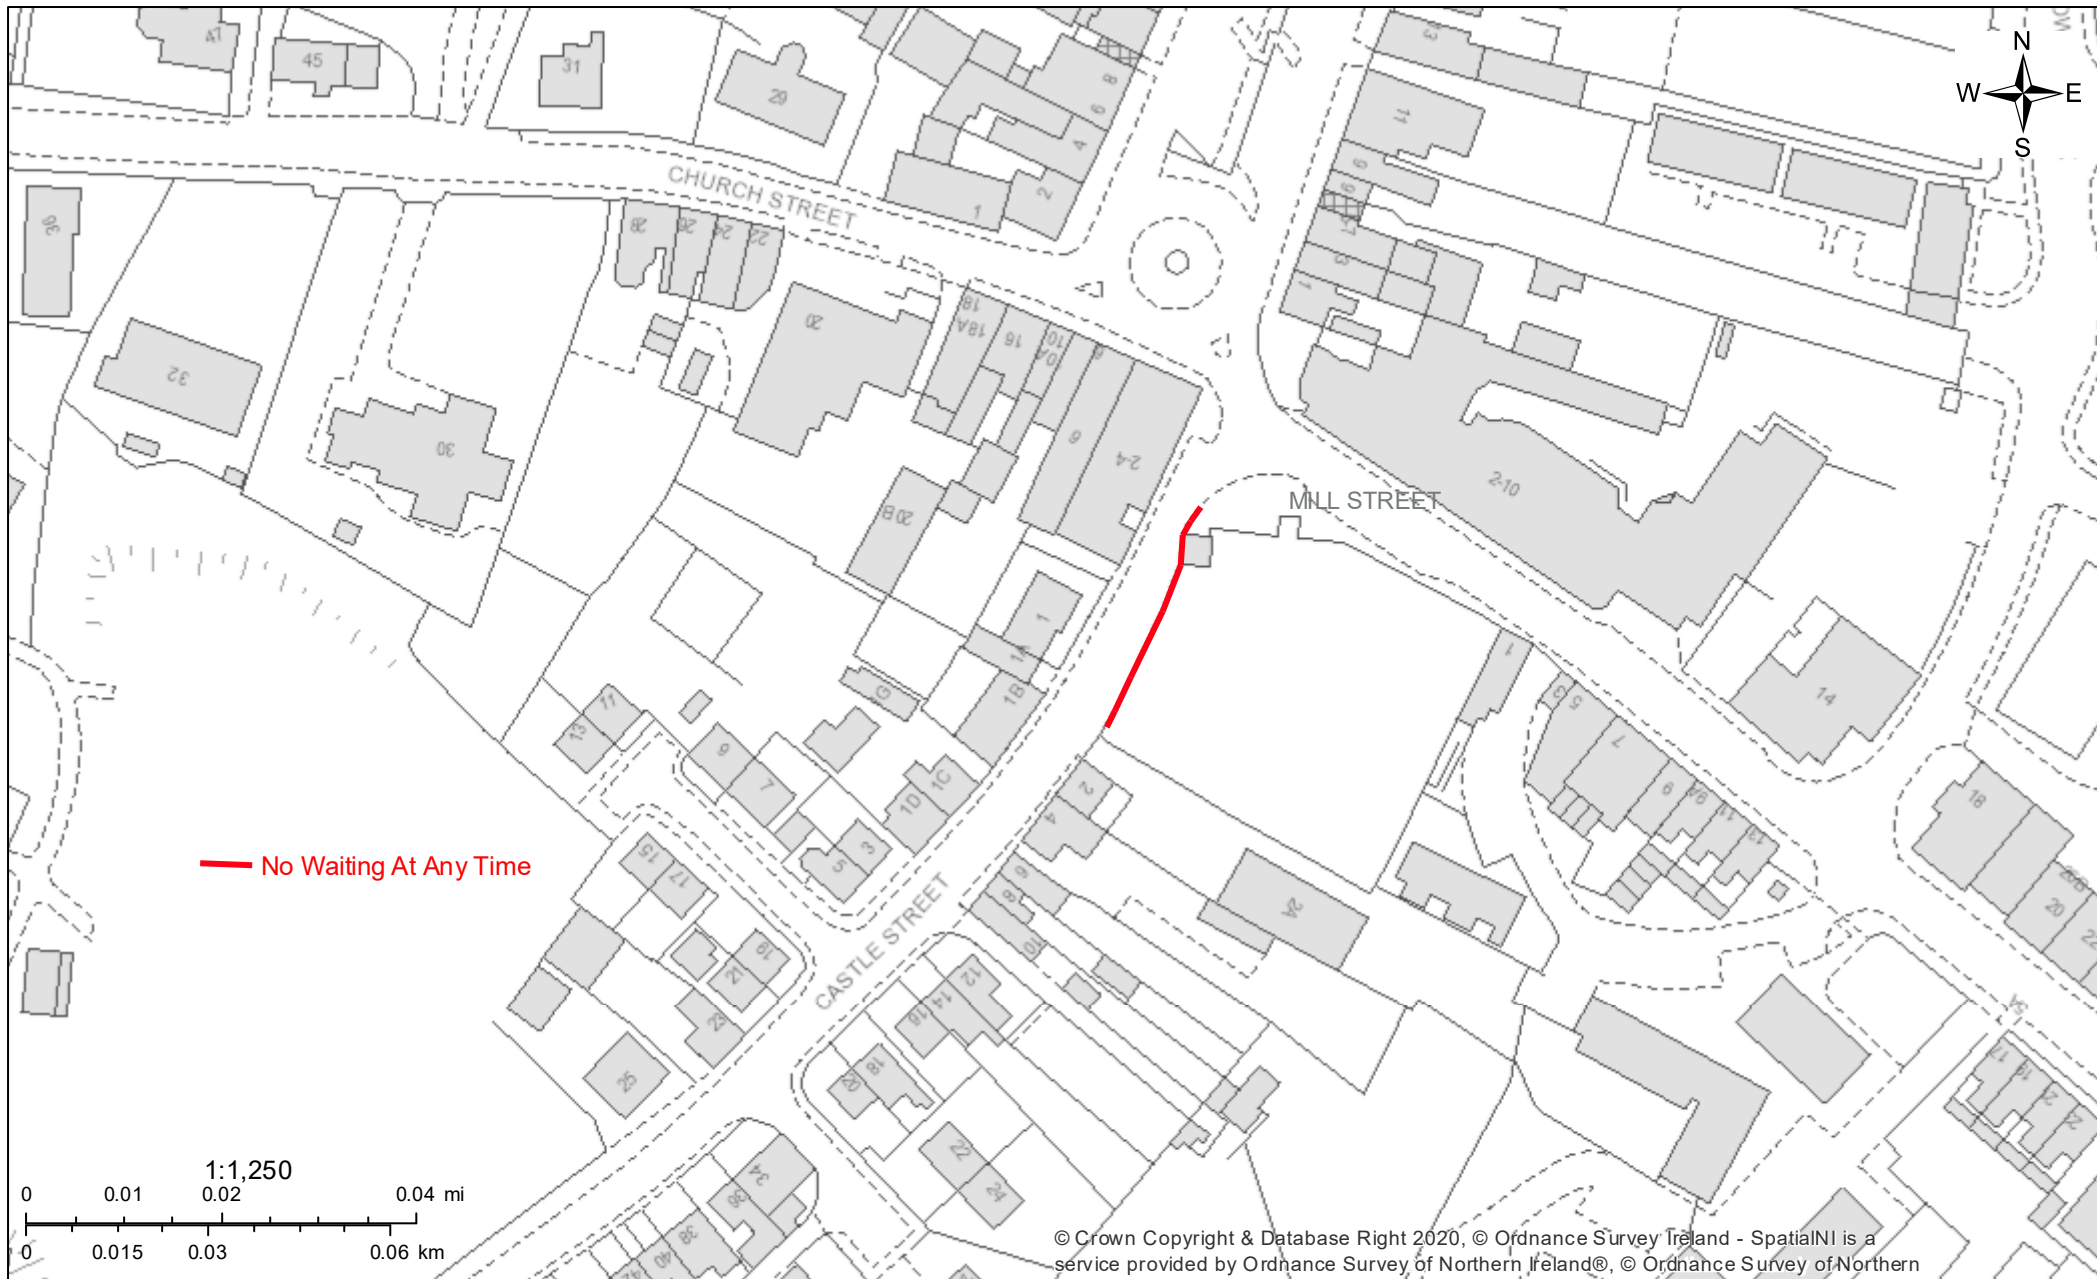

Castle Street, Irvinestown - Proposed No Waiting At Any Time Parking Restriction

© Crown Copyright & Database Right 2020, © Ordnance Survey Ireland - SpatialNI is a service provided by Ordnance Survey of Northern Ireland®, © Ordnance Survey of Northern