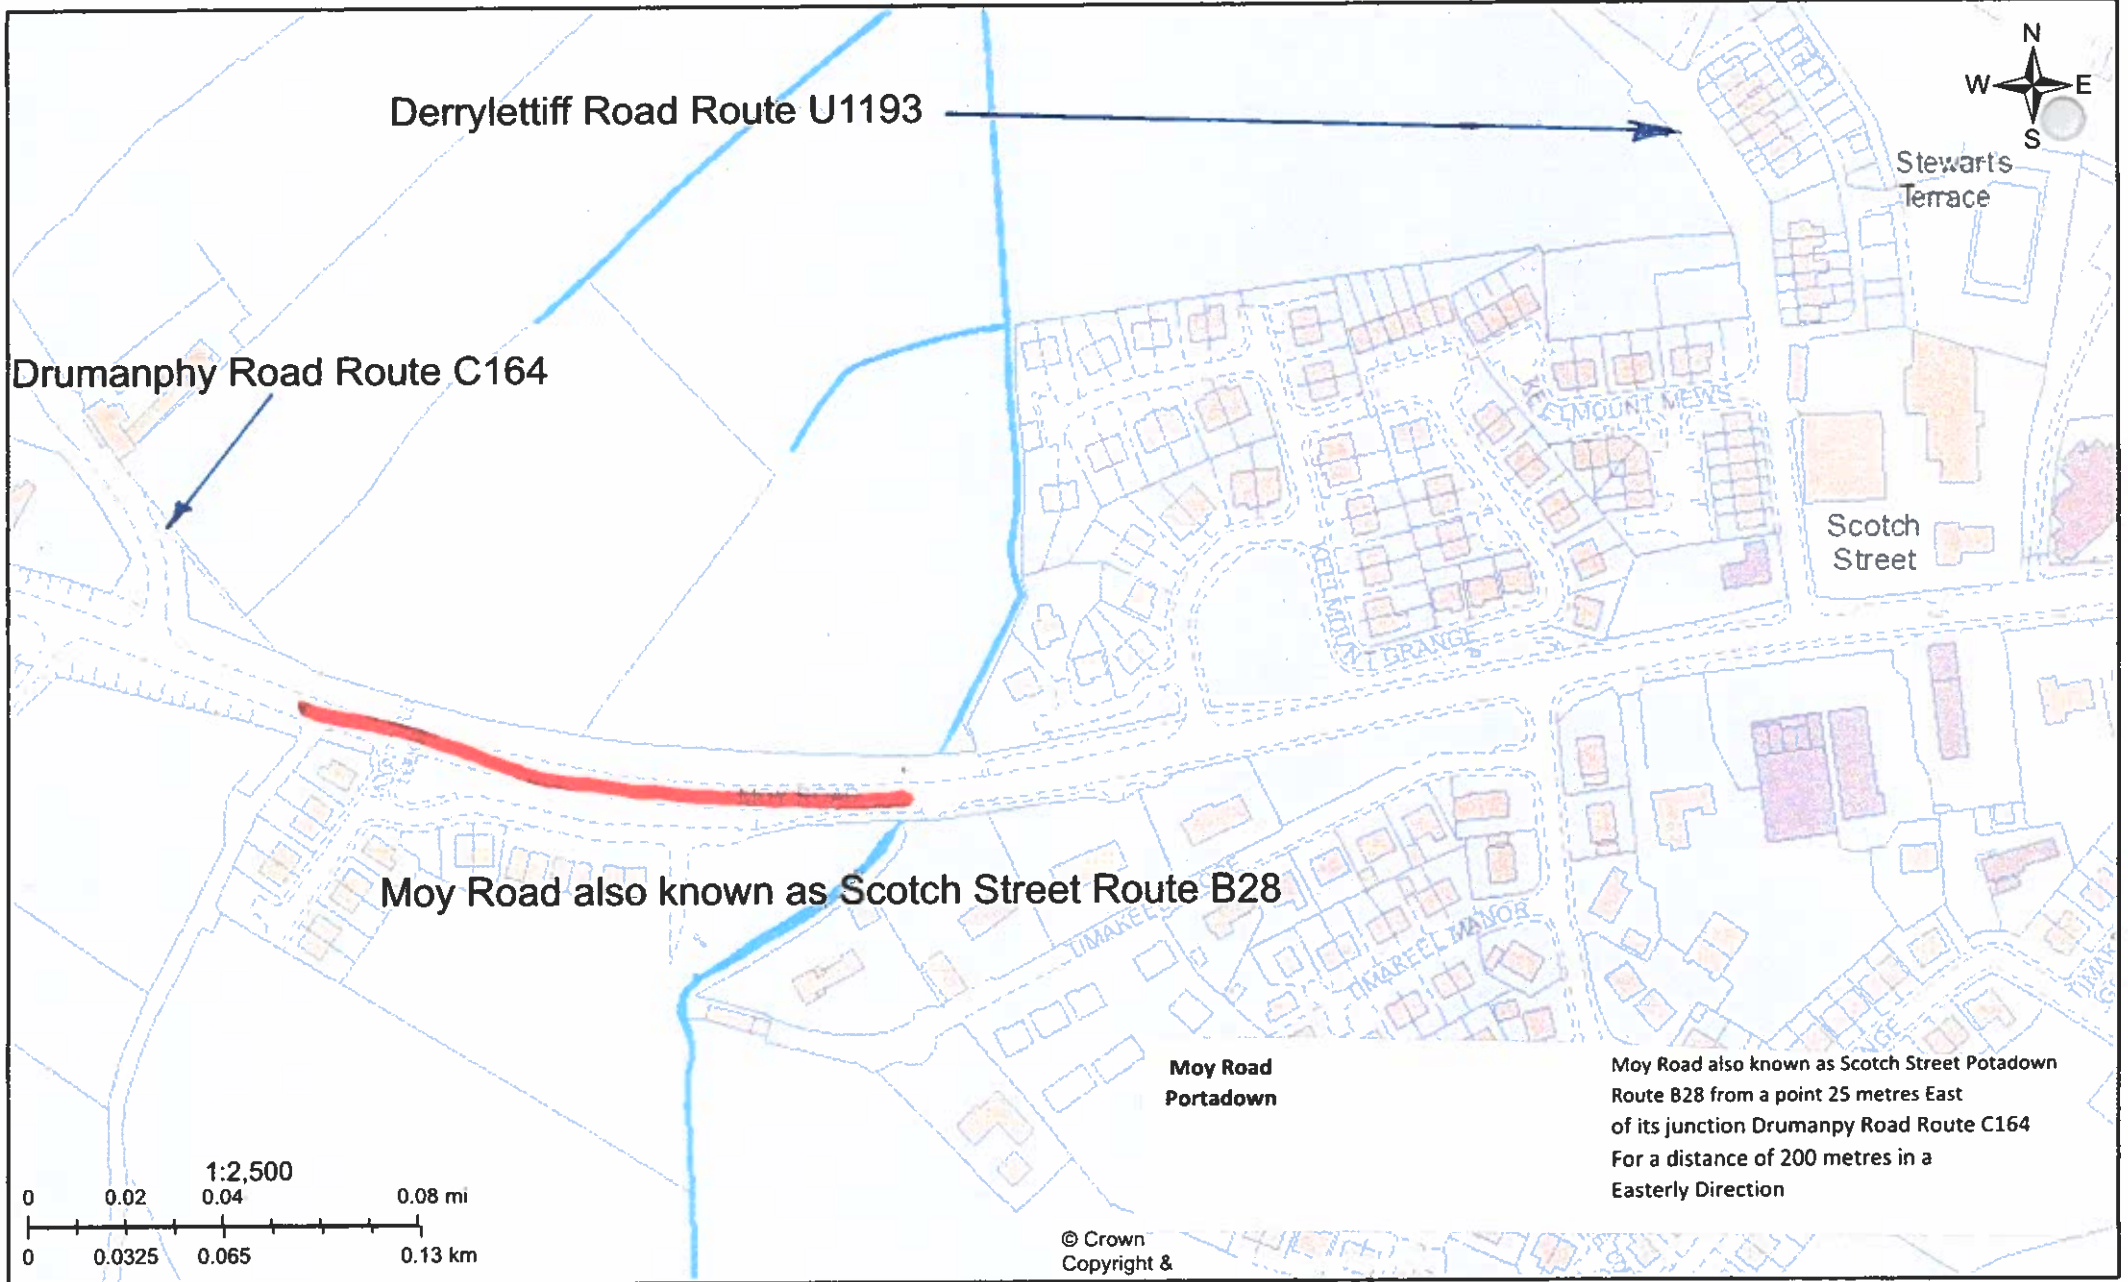

40 mph Speed Limit Moy Road, Scotch Street Portadown Route B28

29/04/2024, 09:12:53