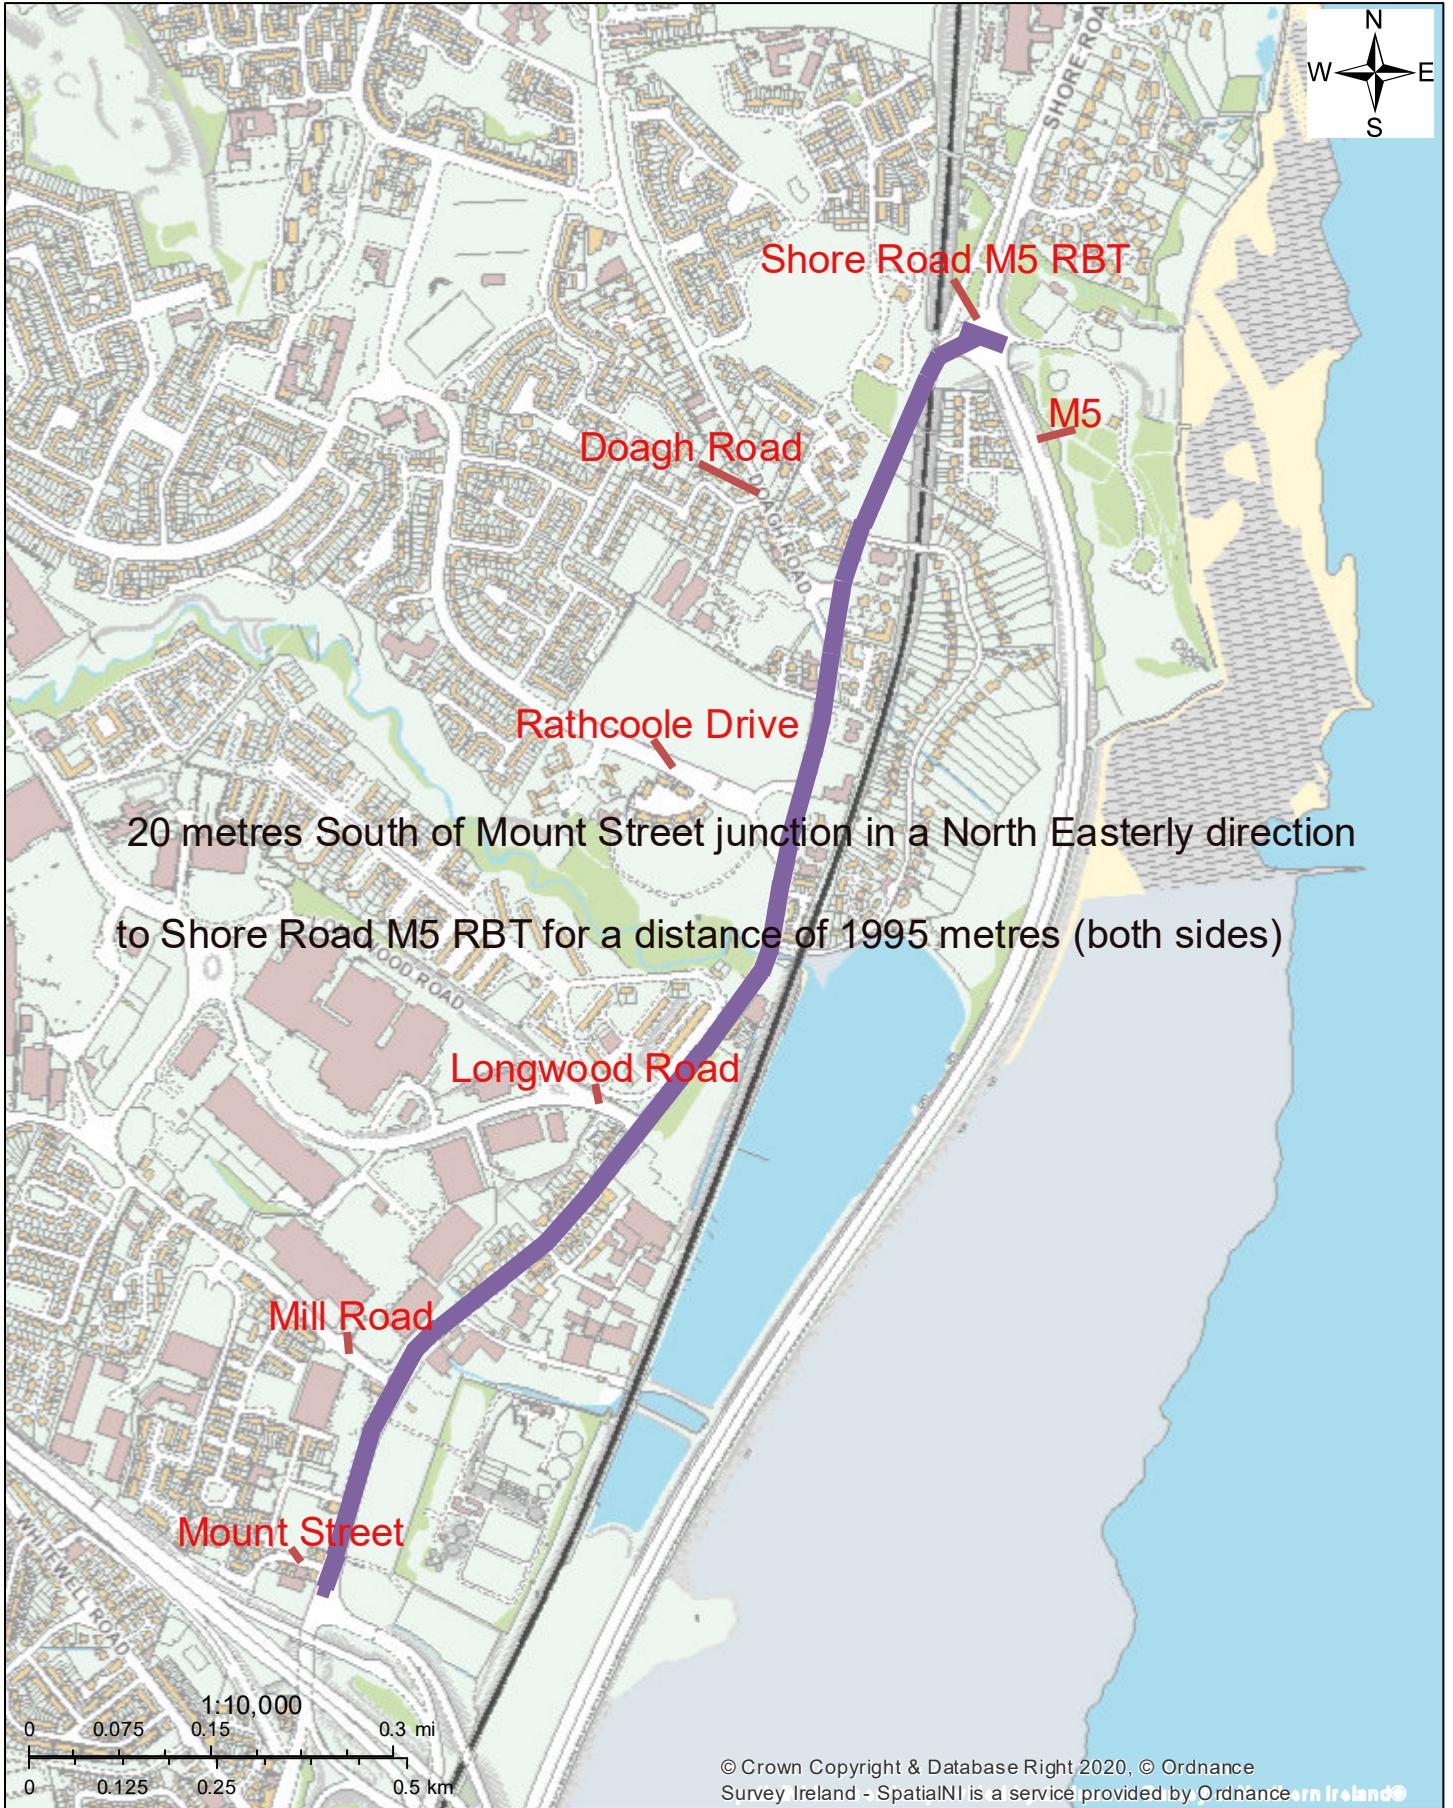

Mount Street to Shore Road M5 RBT

Friday 13 November 2020 10:44:14