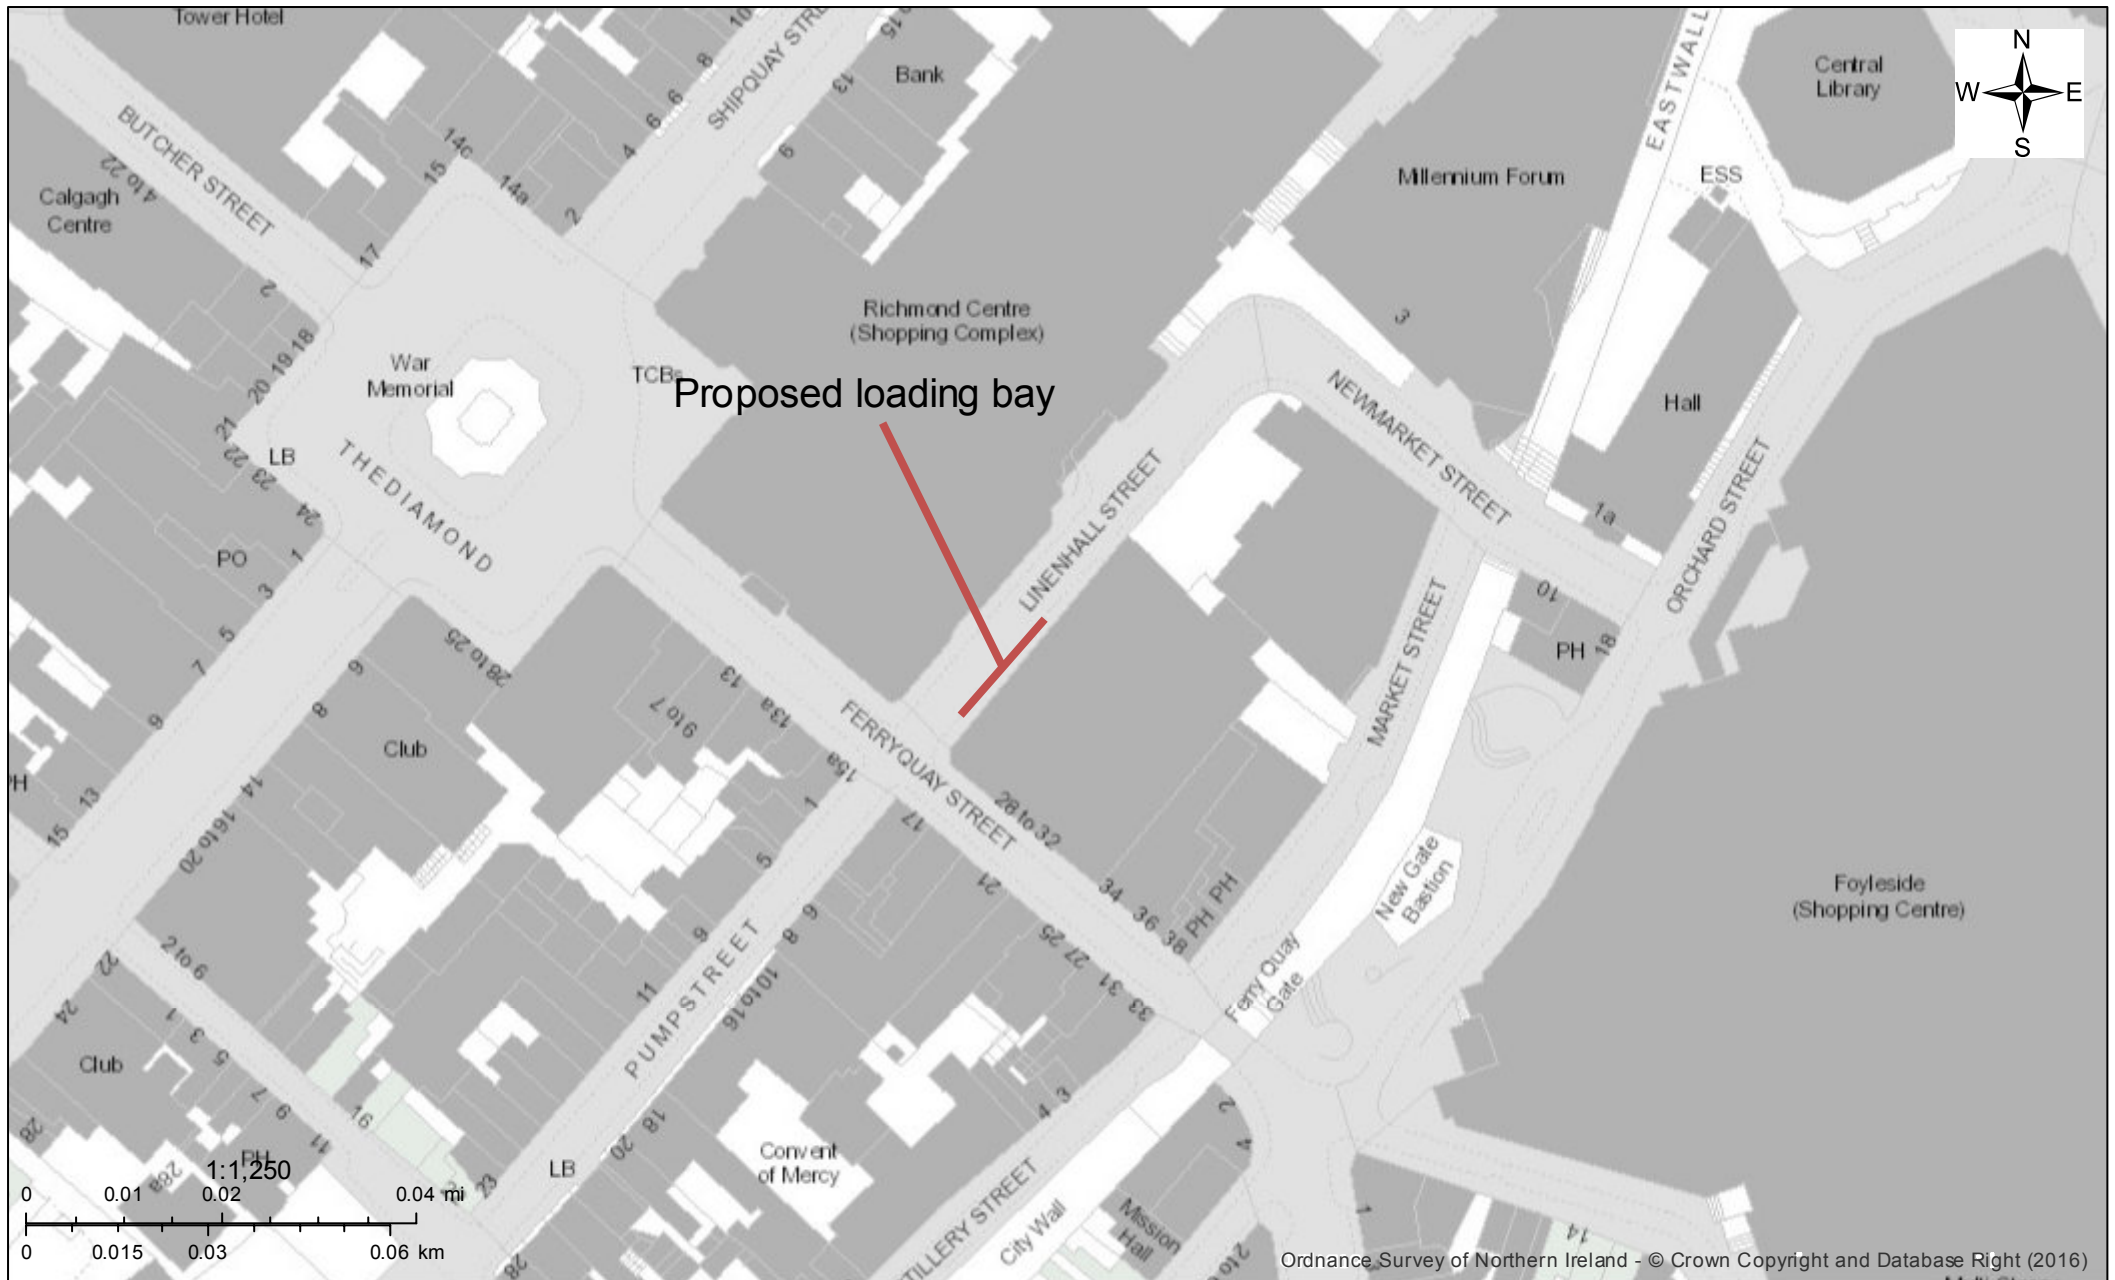

Proposed loading bay - Linenhall Street, Londonderry

Ordnance Survey of Northern Ireland - © Crown Copyright and Database Right (2016)

January 29, 2019