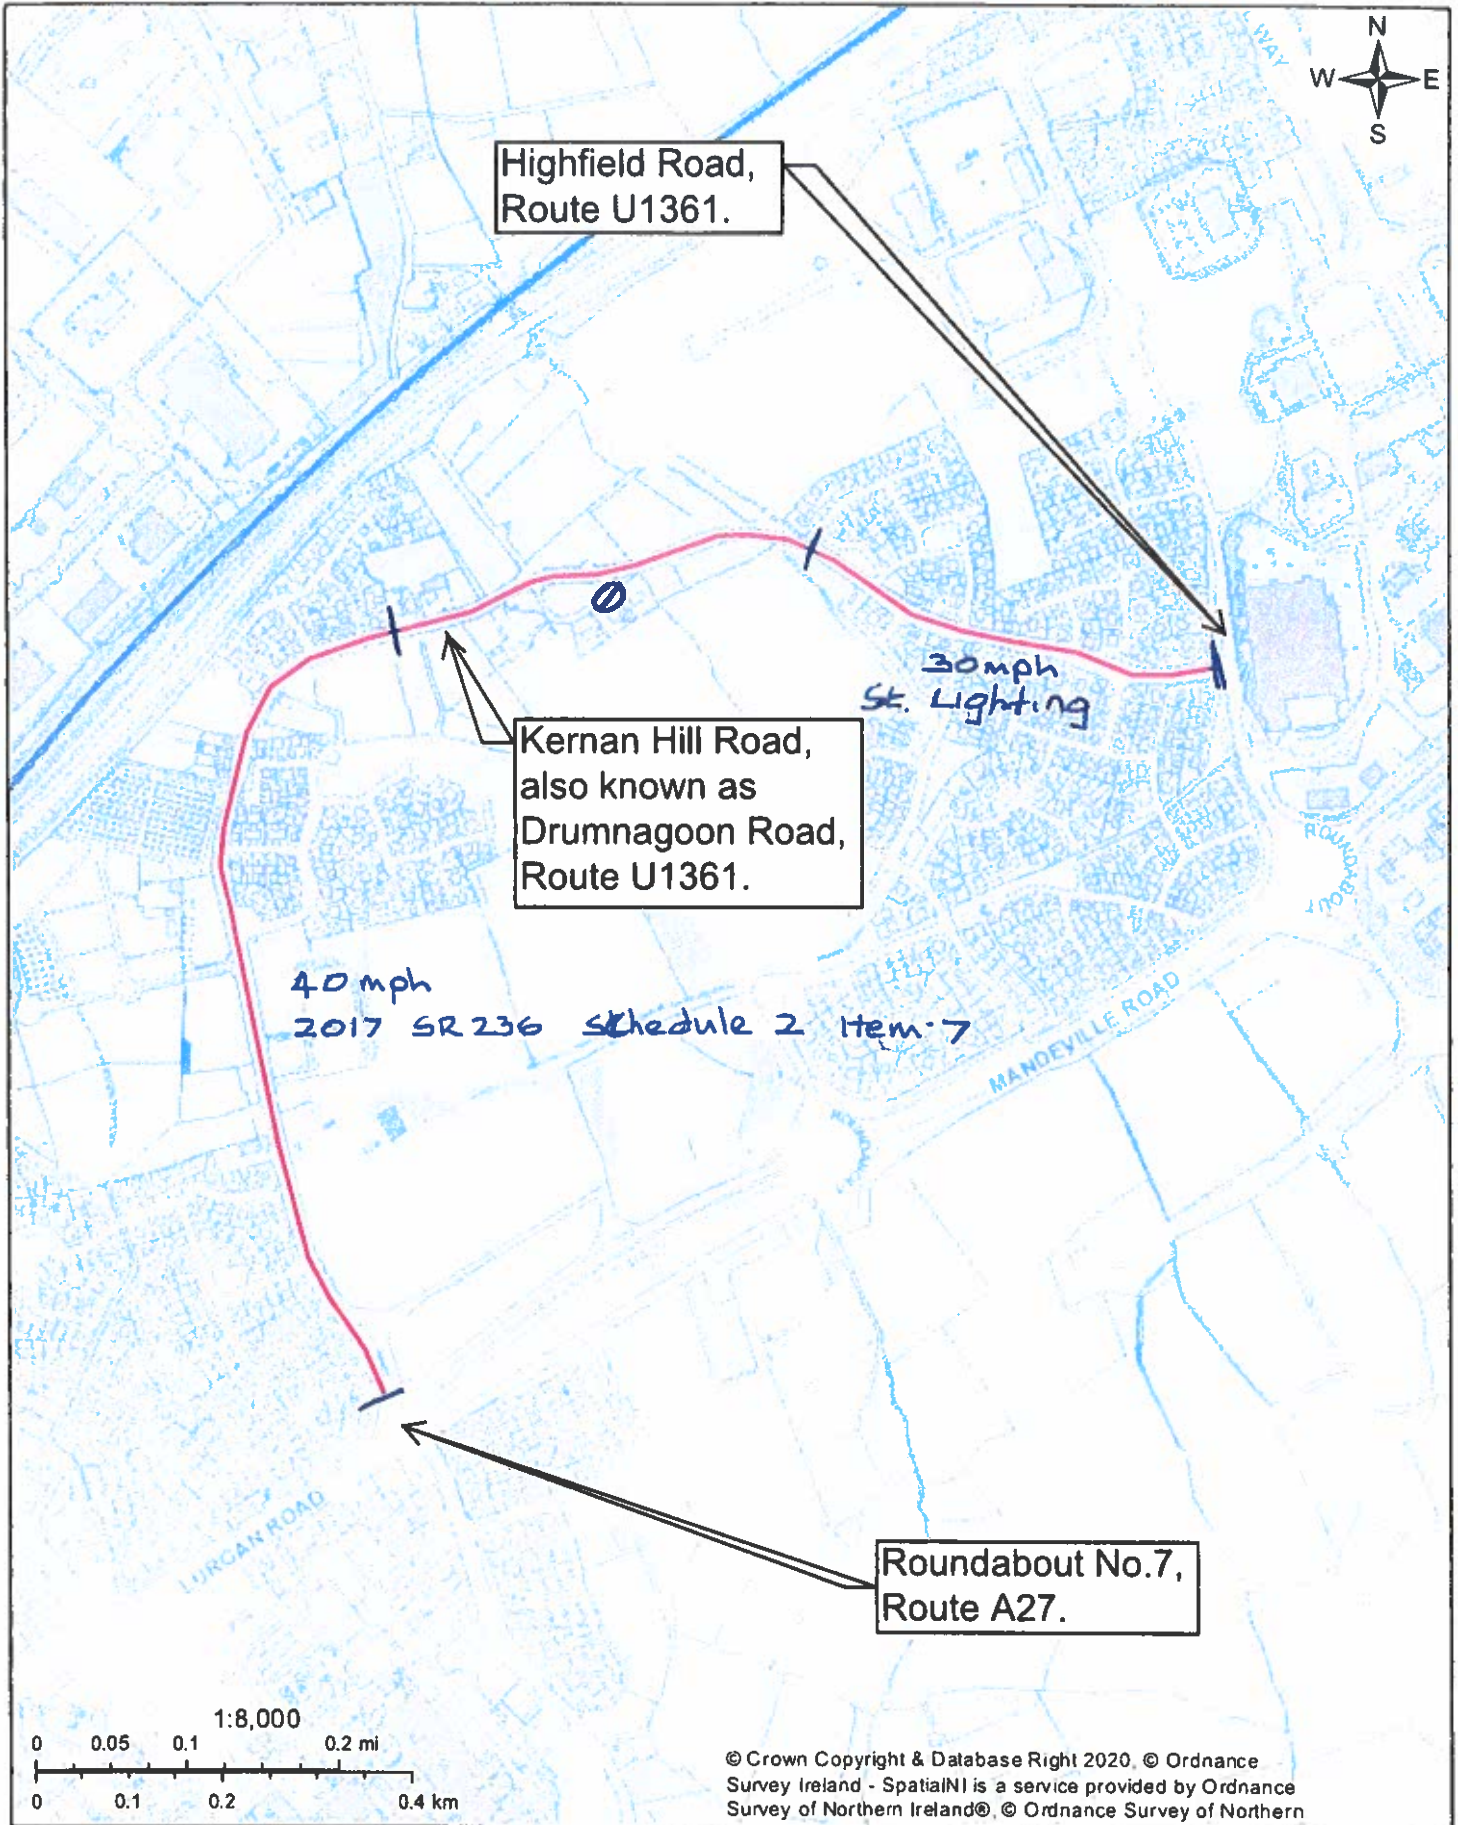

U1361 Kernan Hill Road / Drumnagoon Road

Location: Kernan Hill Road, also known as Drumnagoon Road, Route U1361.

Scale: 1:8000

From its junction with Roundabout No. 7, Route A27, for a distance of 1880m, to its junction with Highfield Road, Route U1361.

Craigavon Division - Proposed Introduction of 40mph Speed Limit. This copy has been made by or with the authority of Roads Service pursuant to Section 47 of the Copyright Designs and Patents Act 1988 (the Act). Unless the Act provides a relevant exemption to the copyright, the copy must not be copied without prior permission to the copyright owner.

U1361 Kernan Hill Road/ Drumnagoon Road

Location: Kernan Hill Road, also known as Drumnagoon Road, Route U1361.

Scale: 1:8000

From its junction with Roundabout No.7, Route A27, for a distance of 1880m, to its junction with Highfield Road, Route U1361.