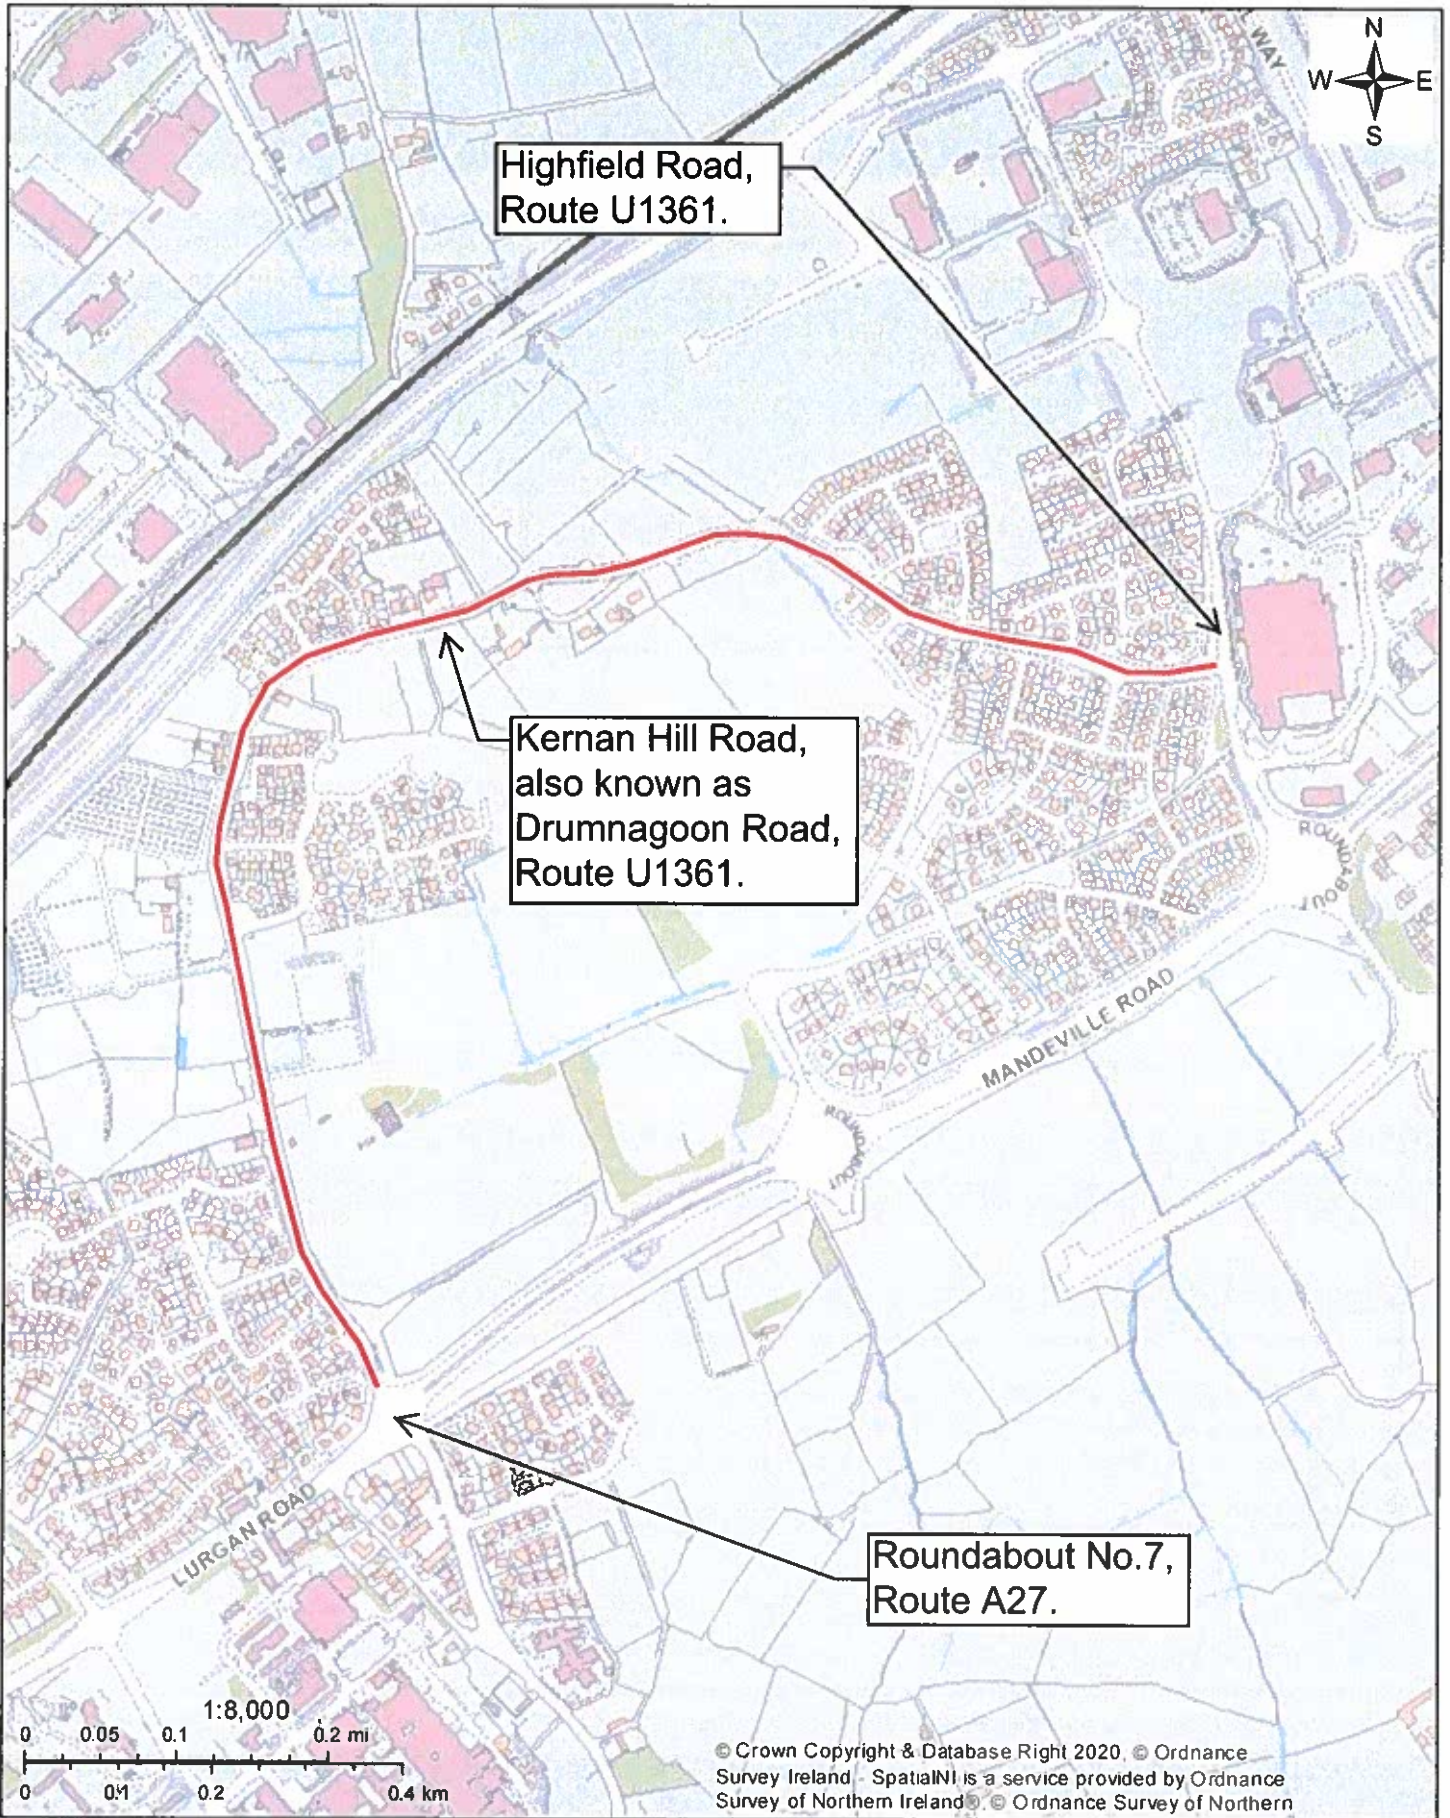

U1361 Kernan Hill Road / Drumnagoon Road

Location: Kernan Hill Road, also known as Drumnagoon Road, Route U1361.

Scale: 1:8000

From its junction with Roundabout No. 7, Route A27, for a distance of 1880m, to its junction with Highfield Road, Route U1361.

U1361 Kernan Hill Road/ Drumnagoon Road

Location: Kernan Hill Road, also known as Drumnagoon Road, Route U1361.

Scale: 1:8000

From its junction with Roundabout No.7, Route A27, for a distance of 1880m, to its junction with Highfield Road, Route U1361.