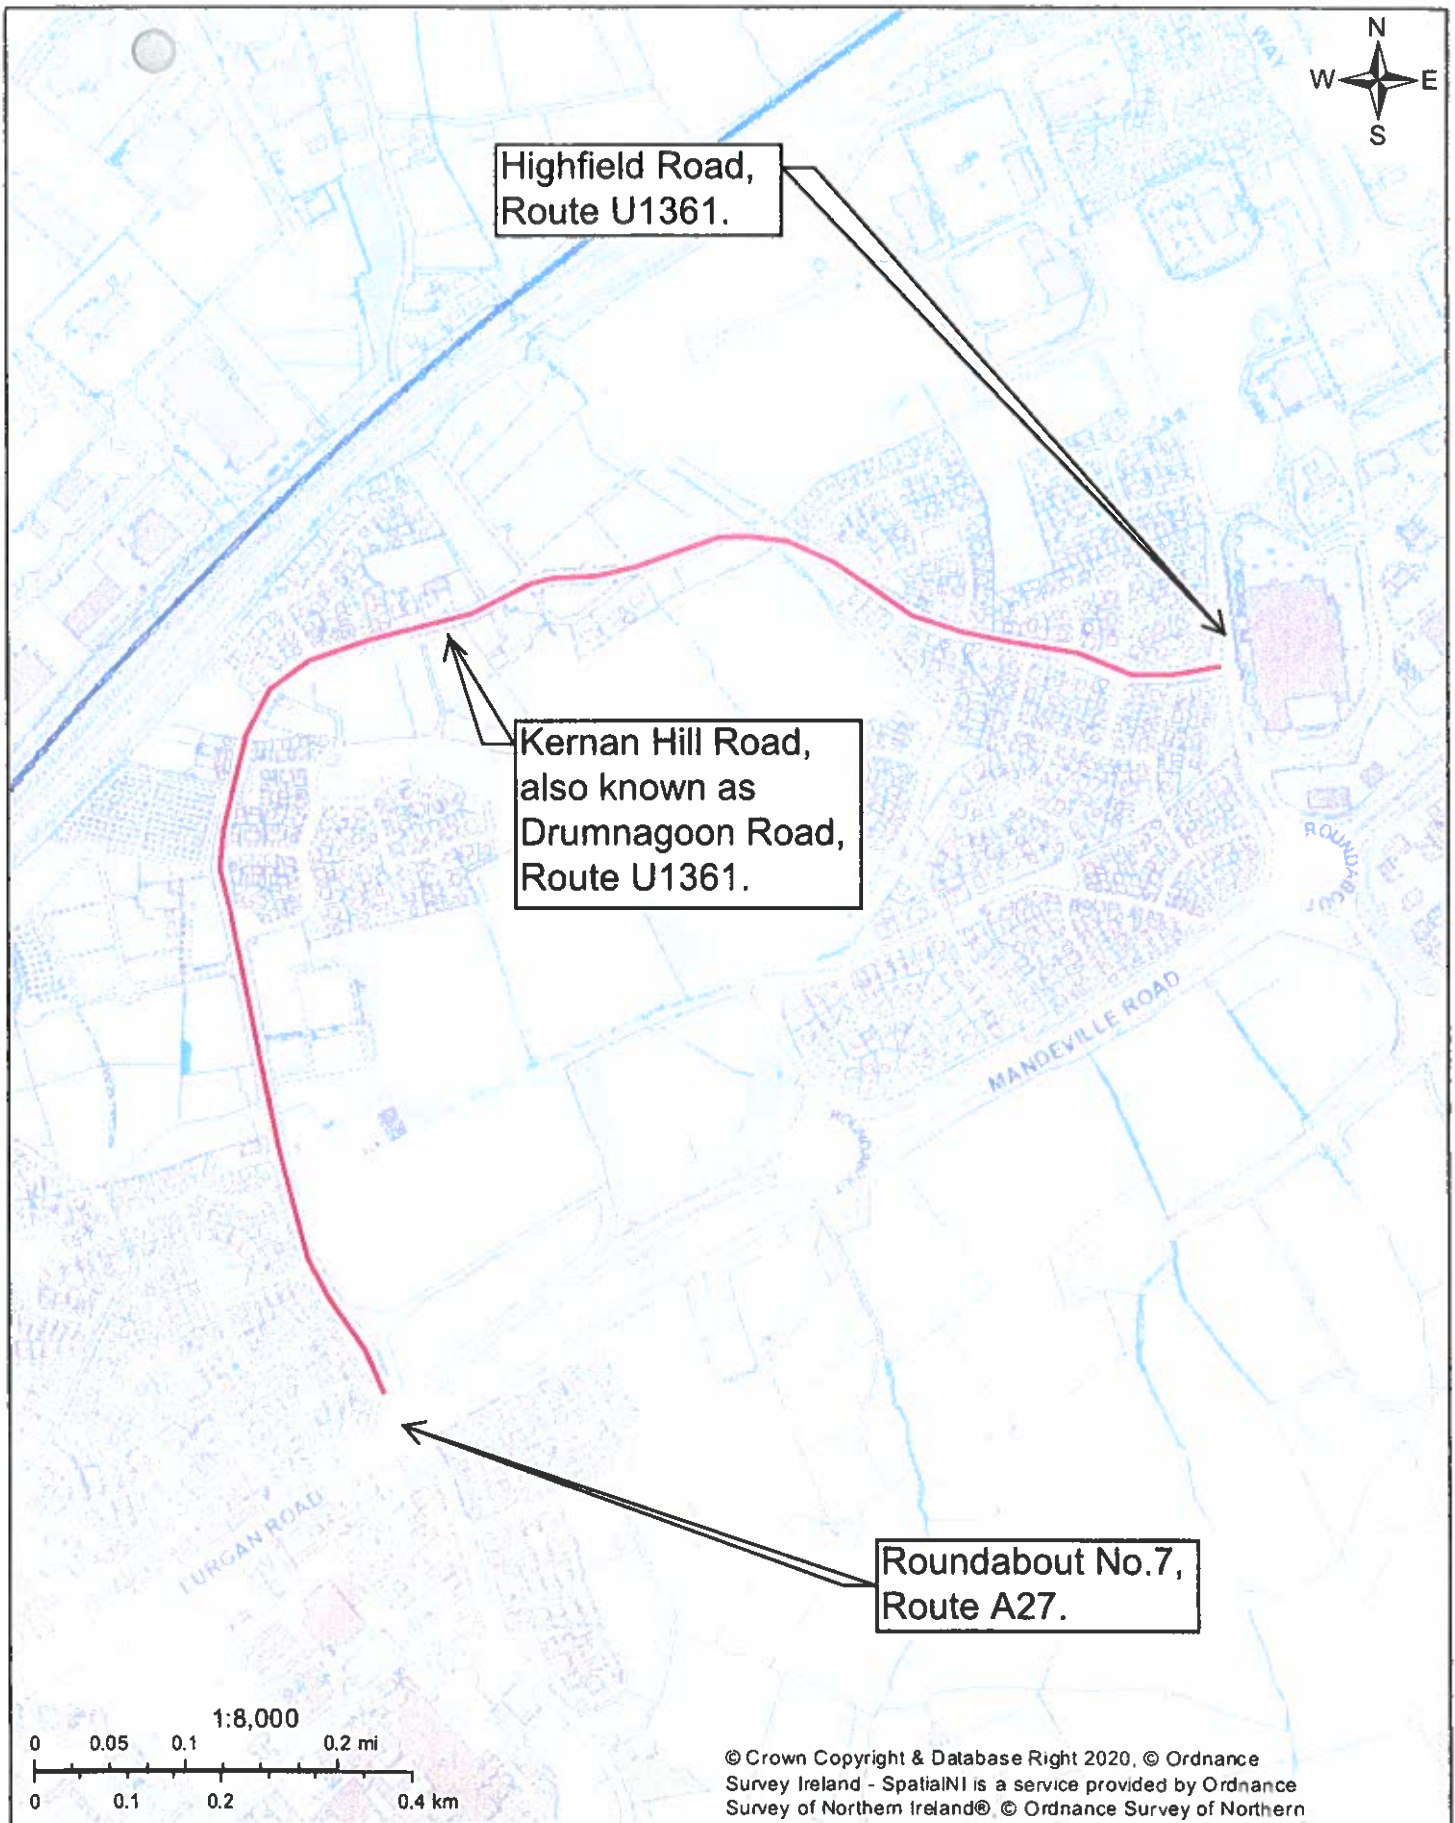

U1361 Kernan Hill Road / Drumnagoon Road

Location: Kernan Hill Road, also known as Drumnagoon Road, Route U1361.

Scale: 1:8000

From its junction with Roundabout No. 7, Route A27, for a distance of 1880m, to its junction with Highfield Road, Route U1361.

Craigavon Division - Proposed Introduction of 40mph Speed Limit. This copy has been made by or with the authority of Roads Service pursuant to Section 47 of the Copyright Designs and Patents Act 1988 (the Act). Unless the Act provides a relevant exemption to the copyright, the copy must not be copied without prior permission to the copyright owner.

U1361 Kernan Hill Road/ Drumnagoon Road

Location: Kernan Hill Road, also known as Drumnagoon Road, Route U1361.

Scale: 1:8000

From its junction with Roundabout No.7, Route A27, for a distance of 1880m, to its junction with Highfield Road, Route U1361.