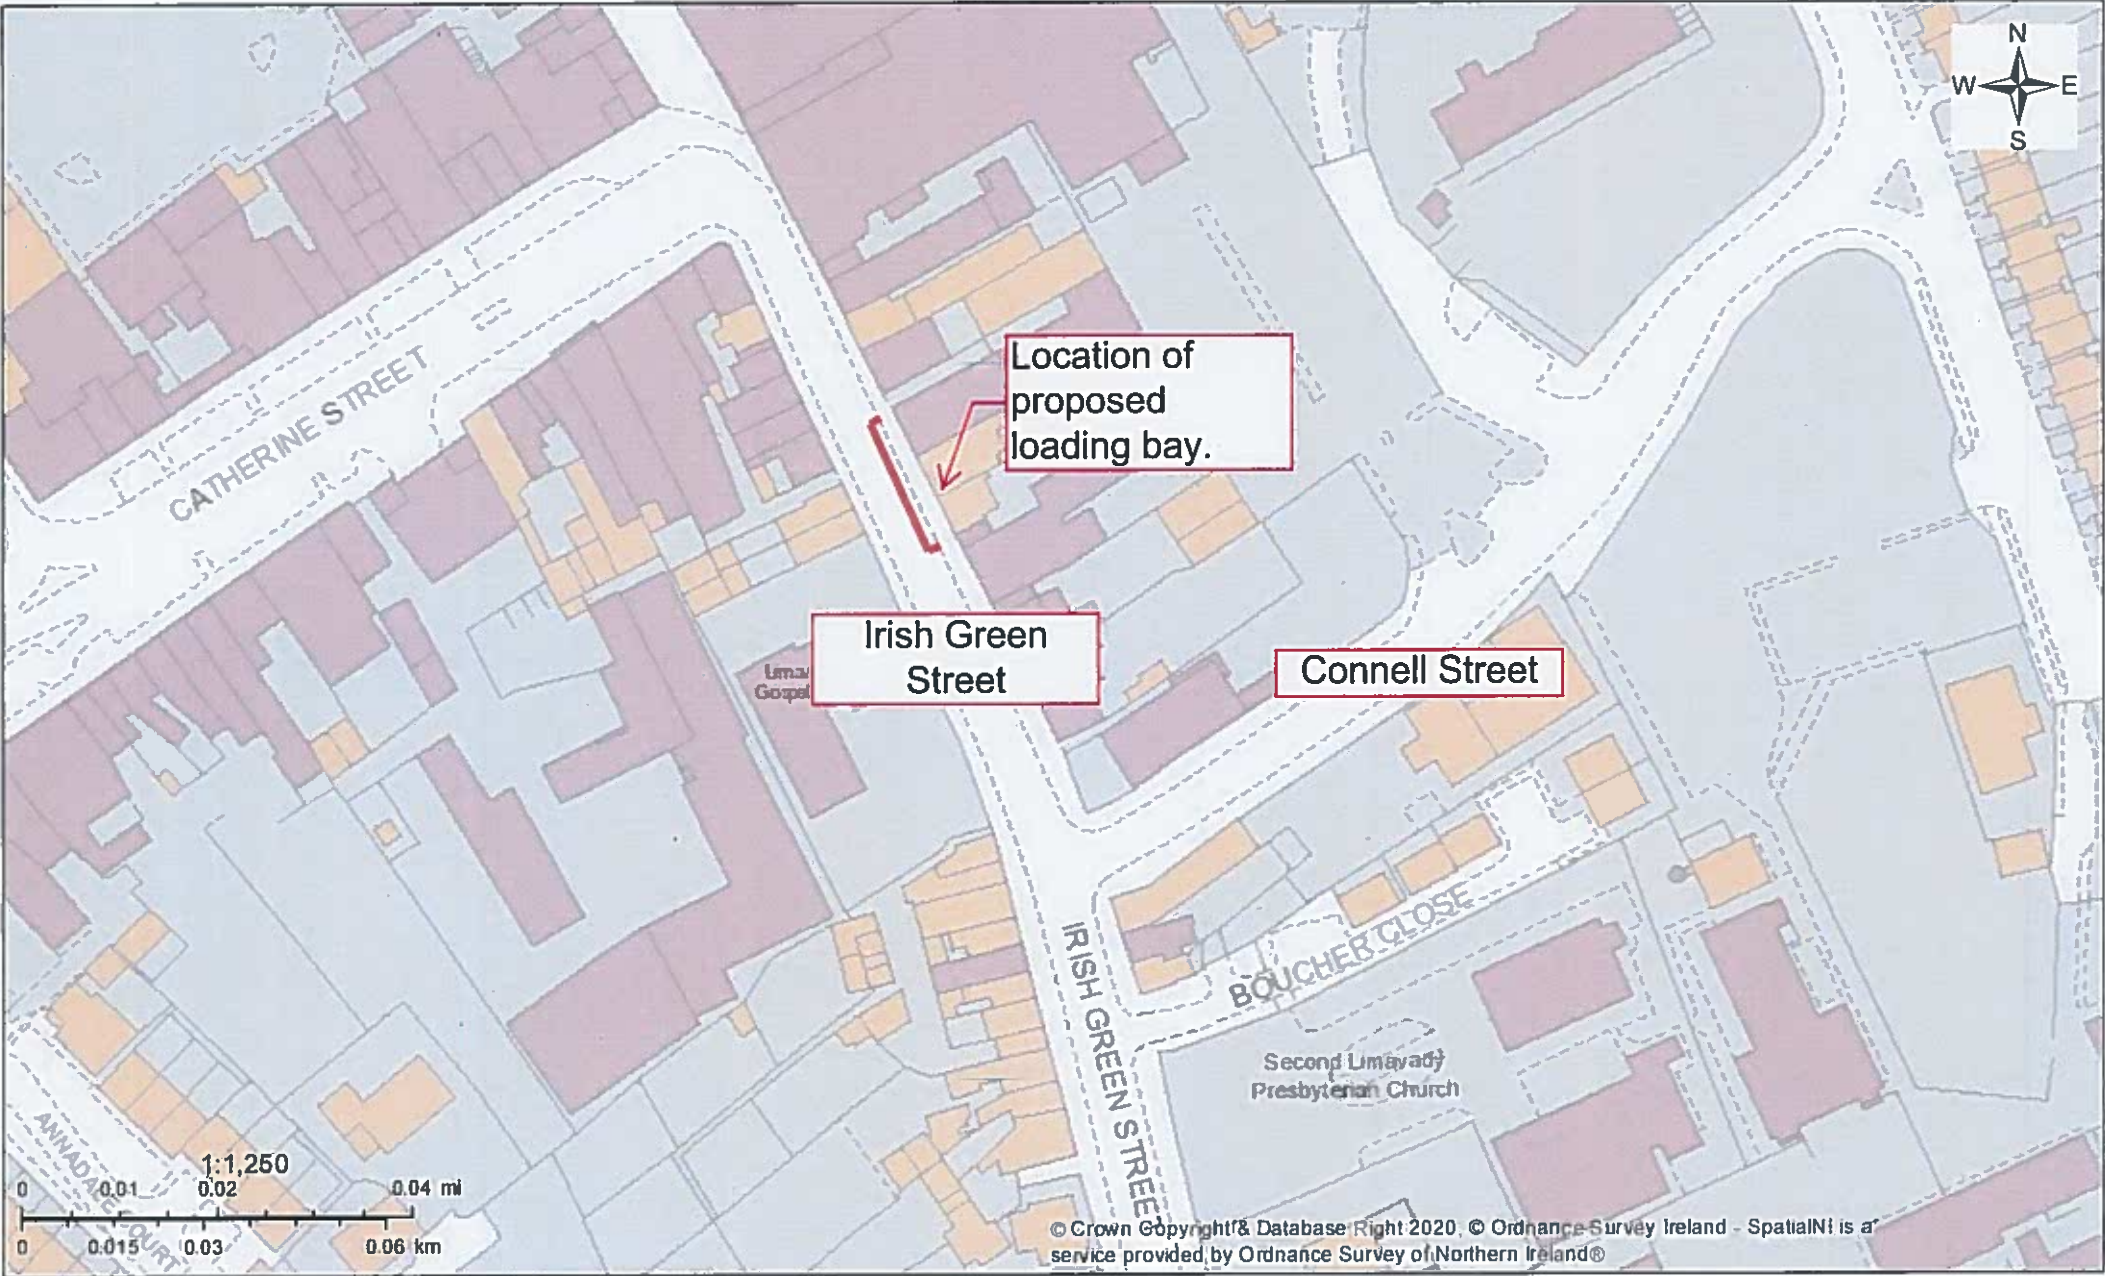

# Proposed Loading Bay Irish Green Street

© Crown Copyright & Database Right 2020, © Ordnance Survey Ireland - SpatialNI is a service provided by Ordnance Survey of Northern Ireland®

09/12/2021, 13:24:19