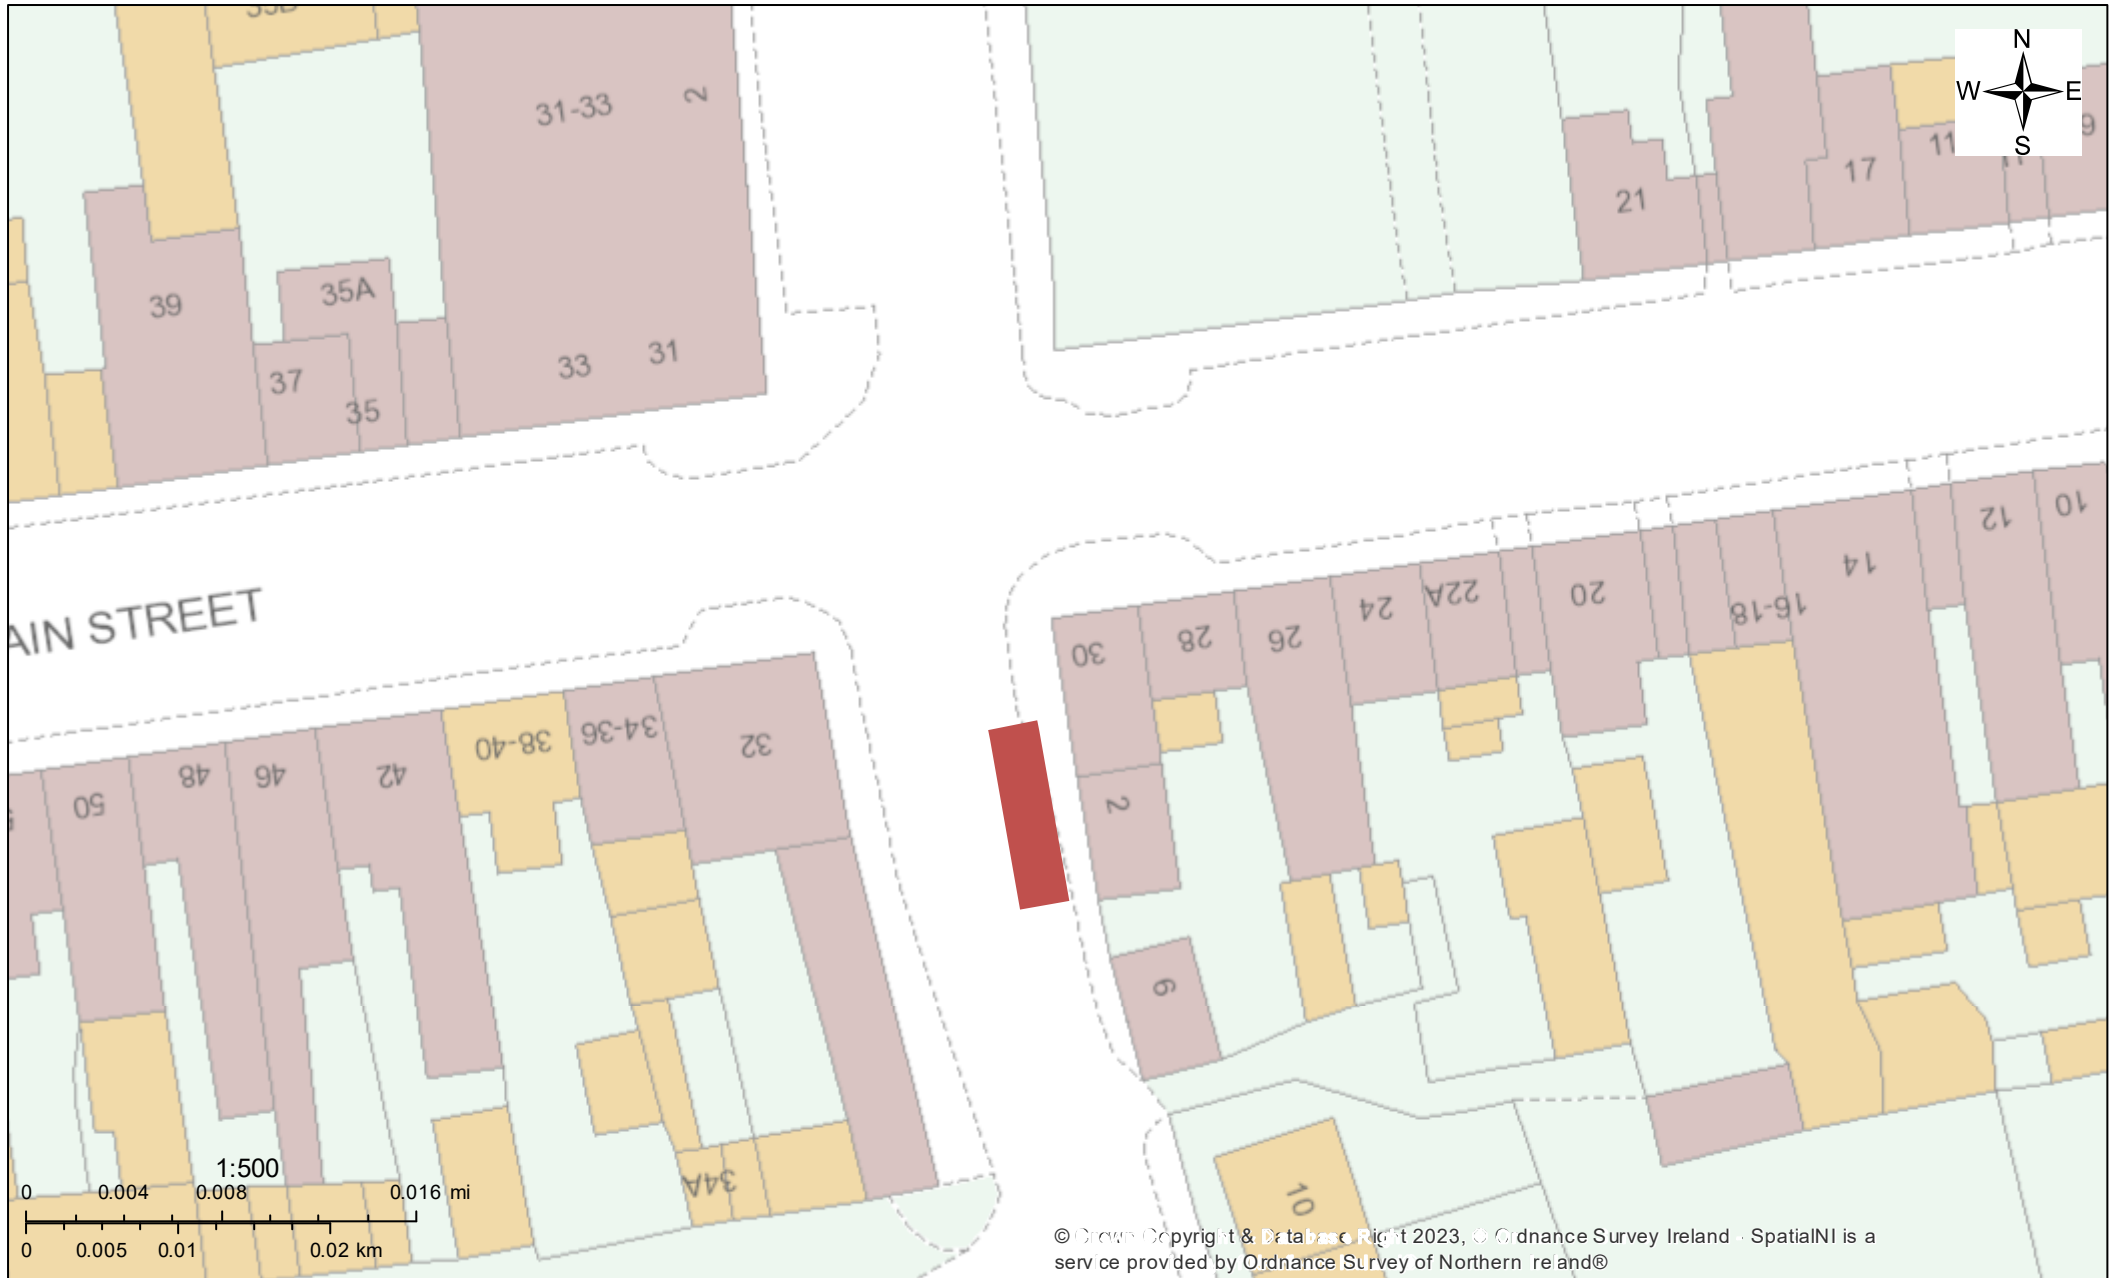

Loading Bay Downpatrick Street Saintfield

© Crown Copyright & Database Right 2023, © Ordnance Survey Ireland - SpatialNI is a service provided by Ordnance Survey of Northern Ireland®

21/02/2024, 09:59:17