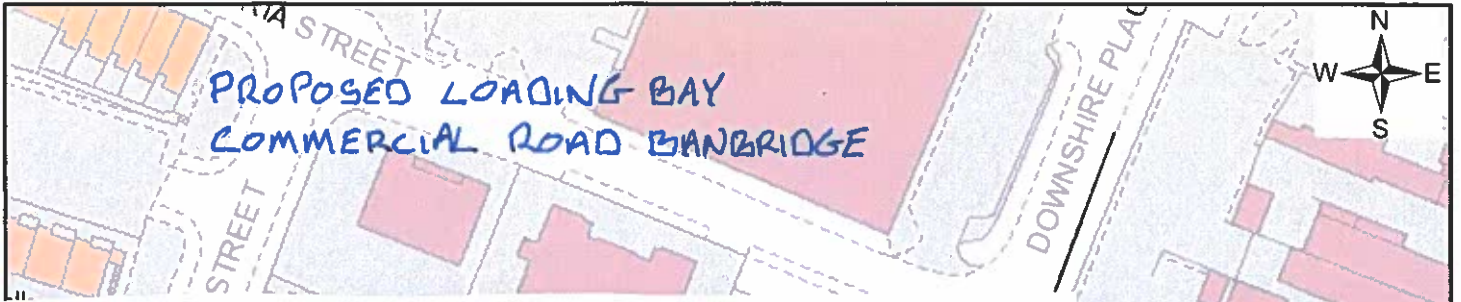

Commercial Road/Scarva Street/Downshire Place Banbridge

Commercial Road
Banbridge

Northwest Side

From a point 20 metres Southwest of its
junction Scarva Street for a distance of
20 metres in a Southwesterly direction.
8.30am to 6.15pm Mon to Sat