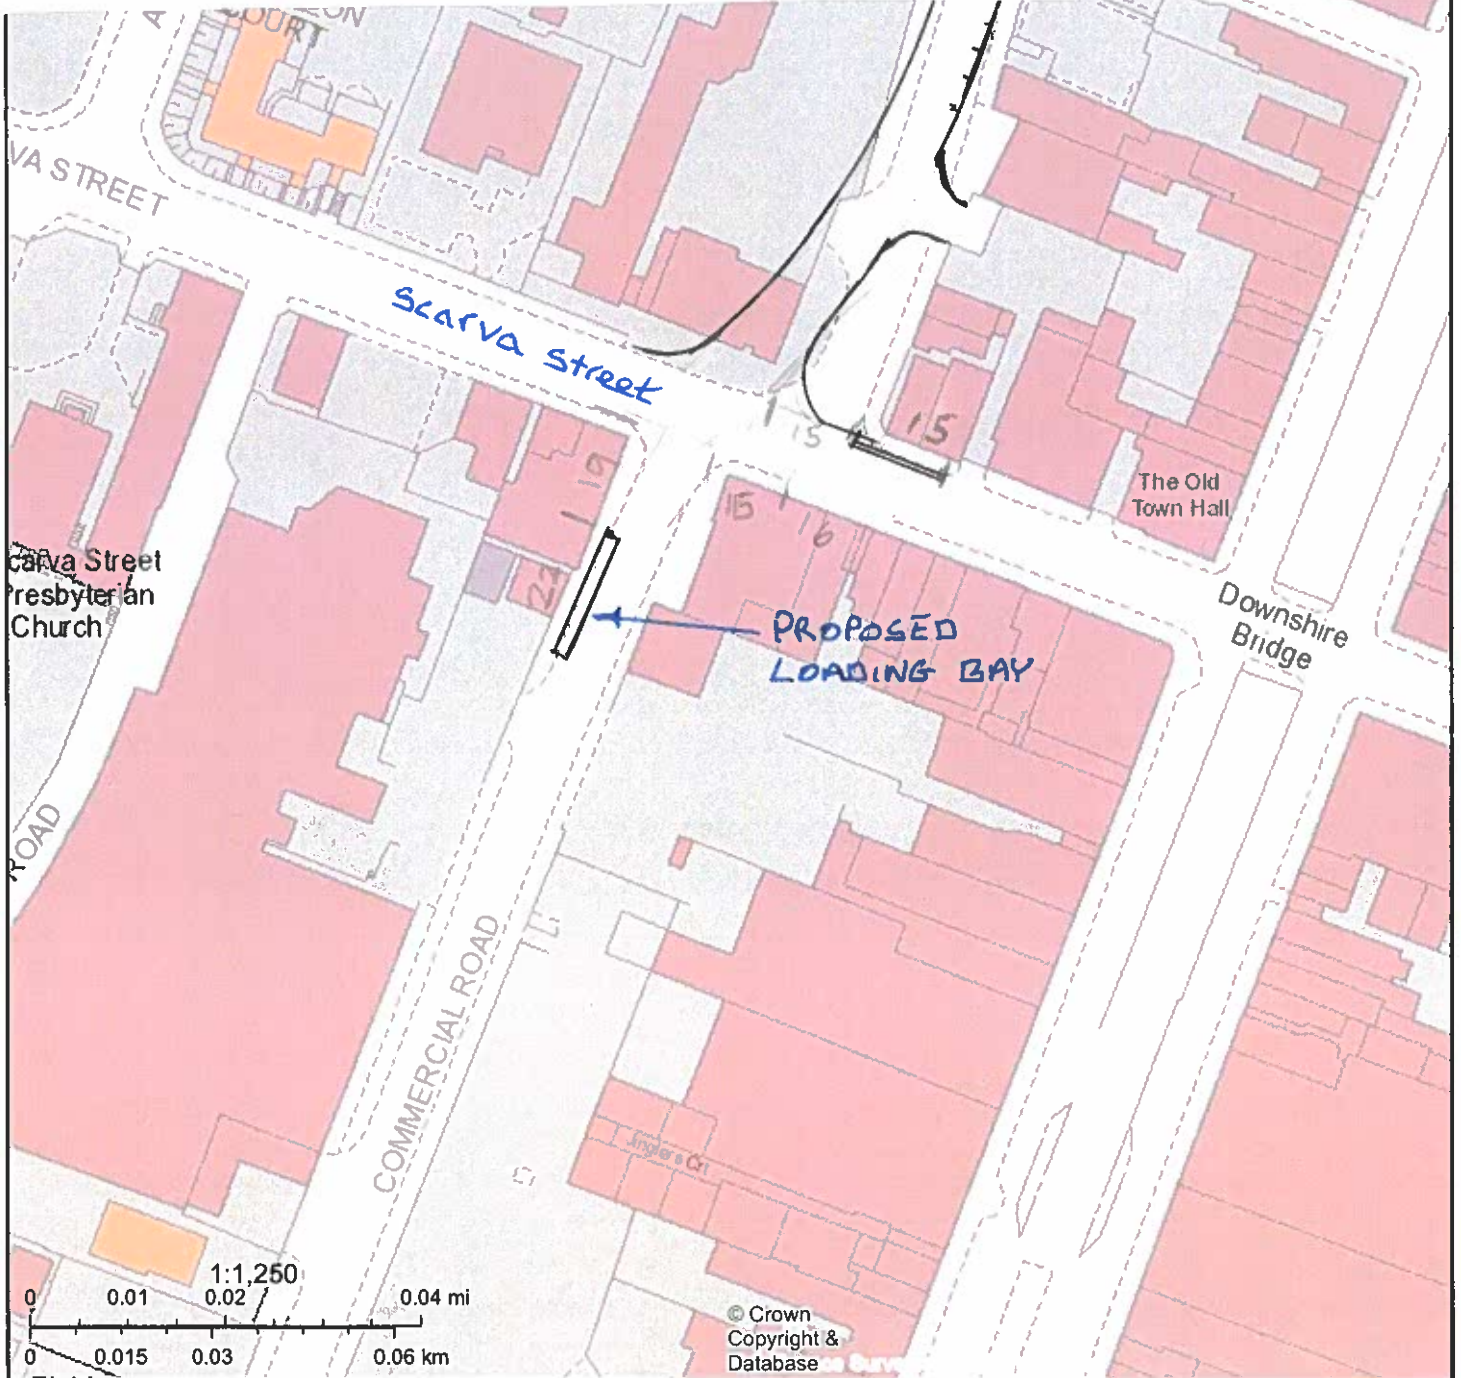

Commercial Road/Scarva Street/Downshire Place Banbridge

Commercial Road
Banbridge

Northwest Side

From a point 20 metres Southwest of its
junction Scarva Street for a distance of
20 metres in a Southwesterly direction.
8.30am to 6.15pm Mon to Sat