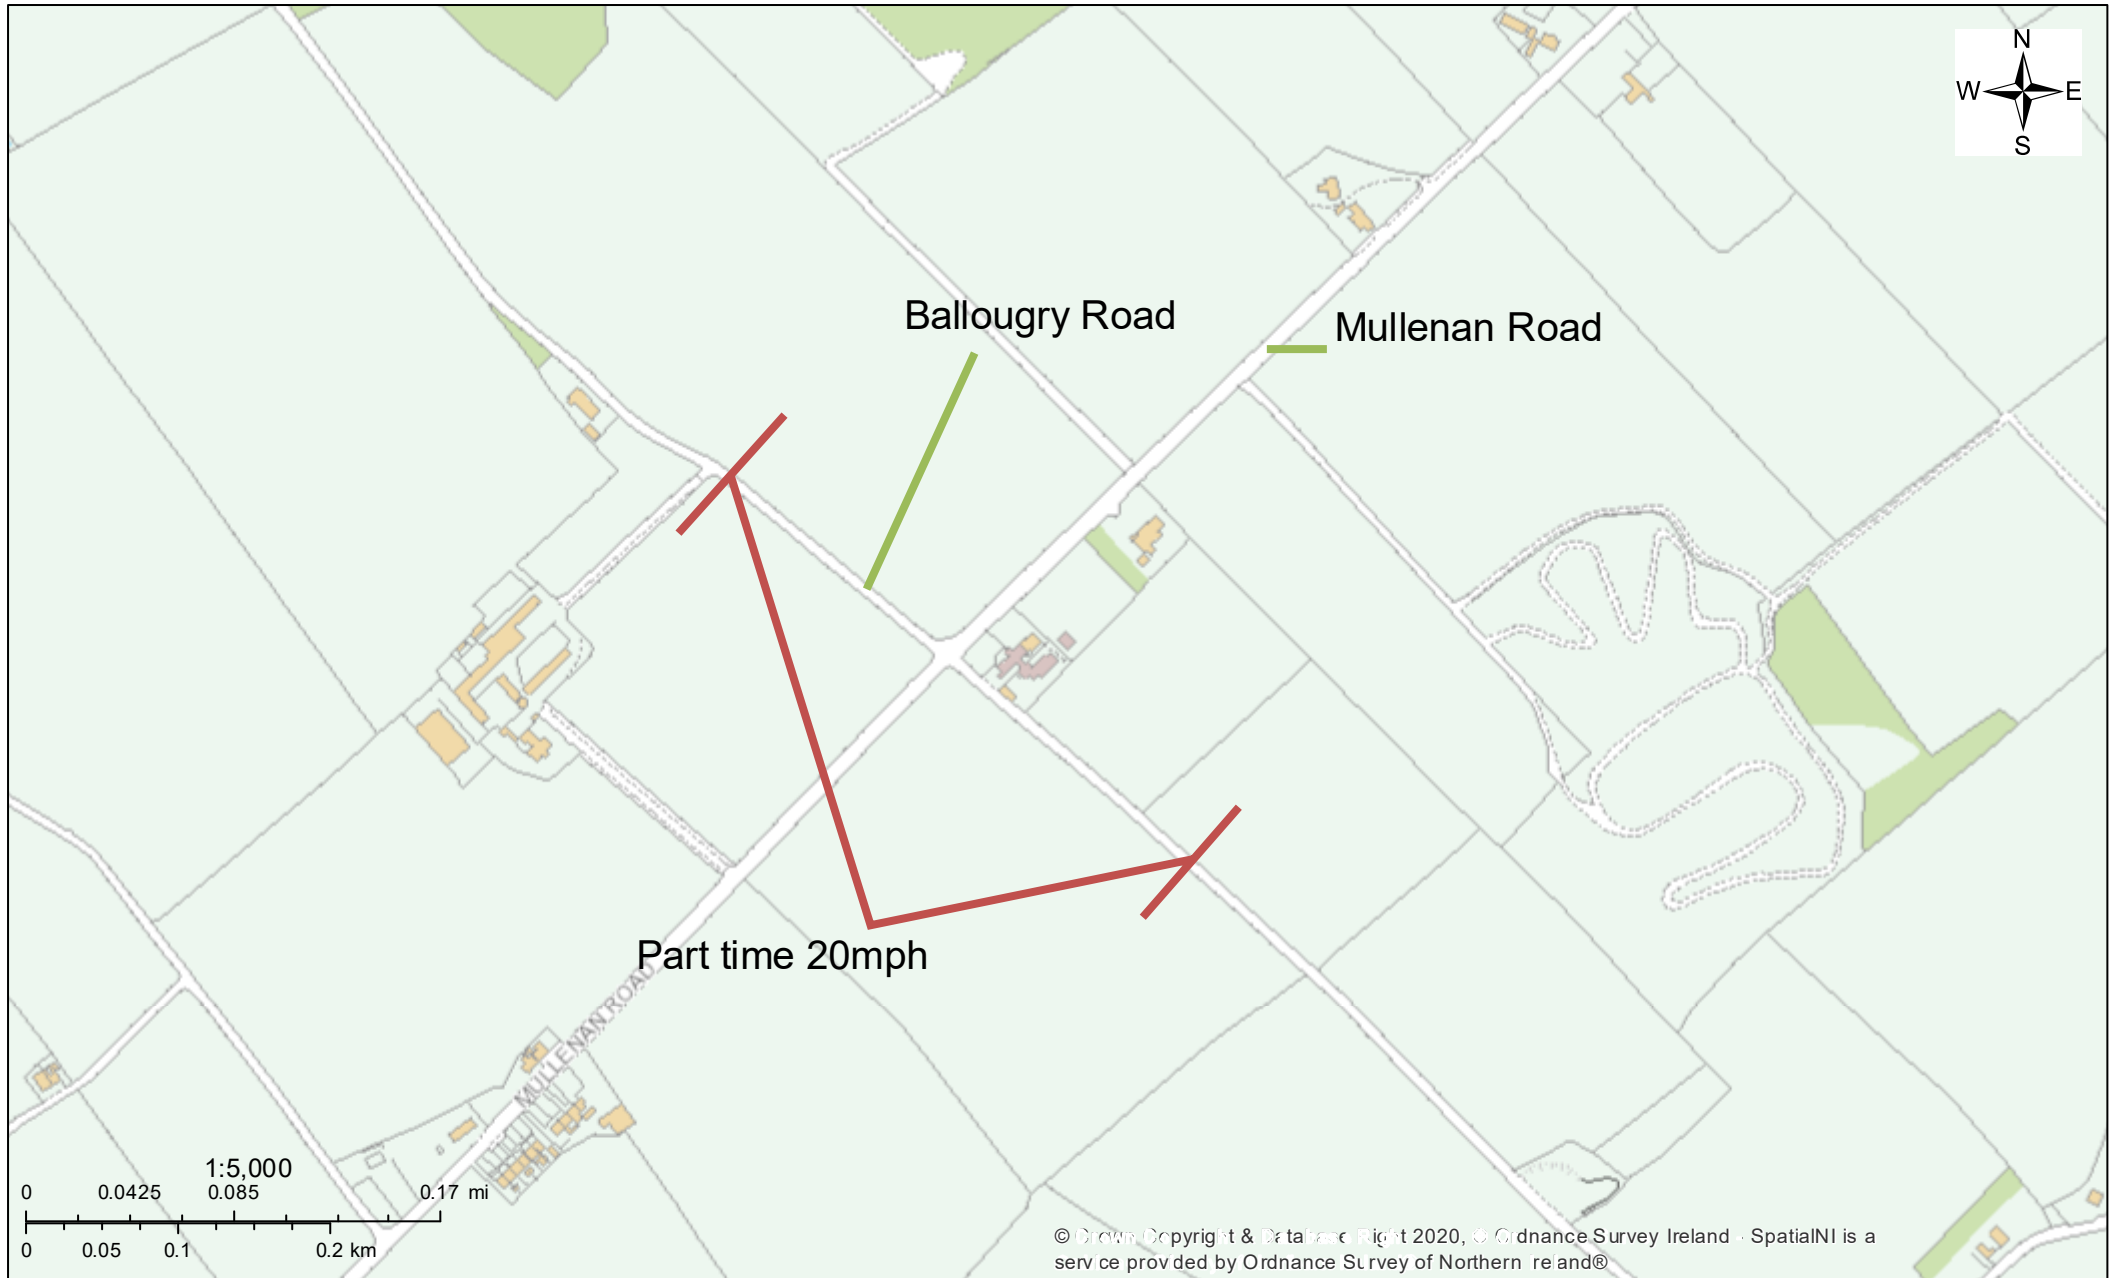

Proposed extension to existing part time 20mph at Ballougrty Road, Derry

© Crown Copyright & Database Right 2020, © Ordnance Survey Ireland - SpatialNI is a service provided by Ordnance Survey of Northern Ireland

Thursday 24 September 2020 15:46:06