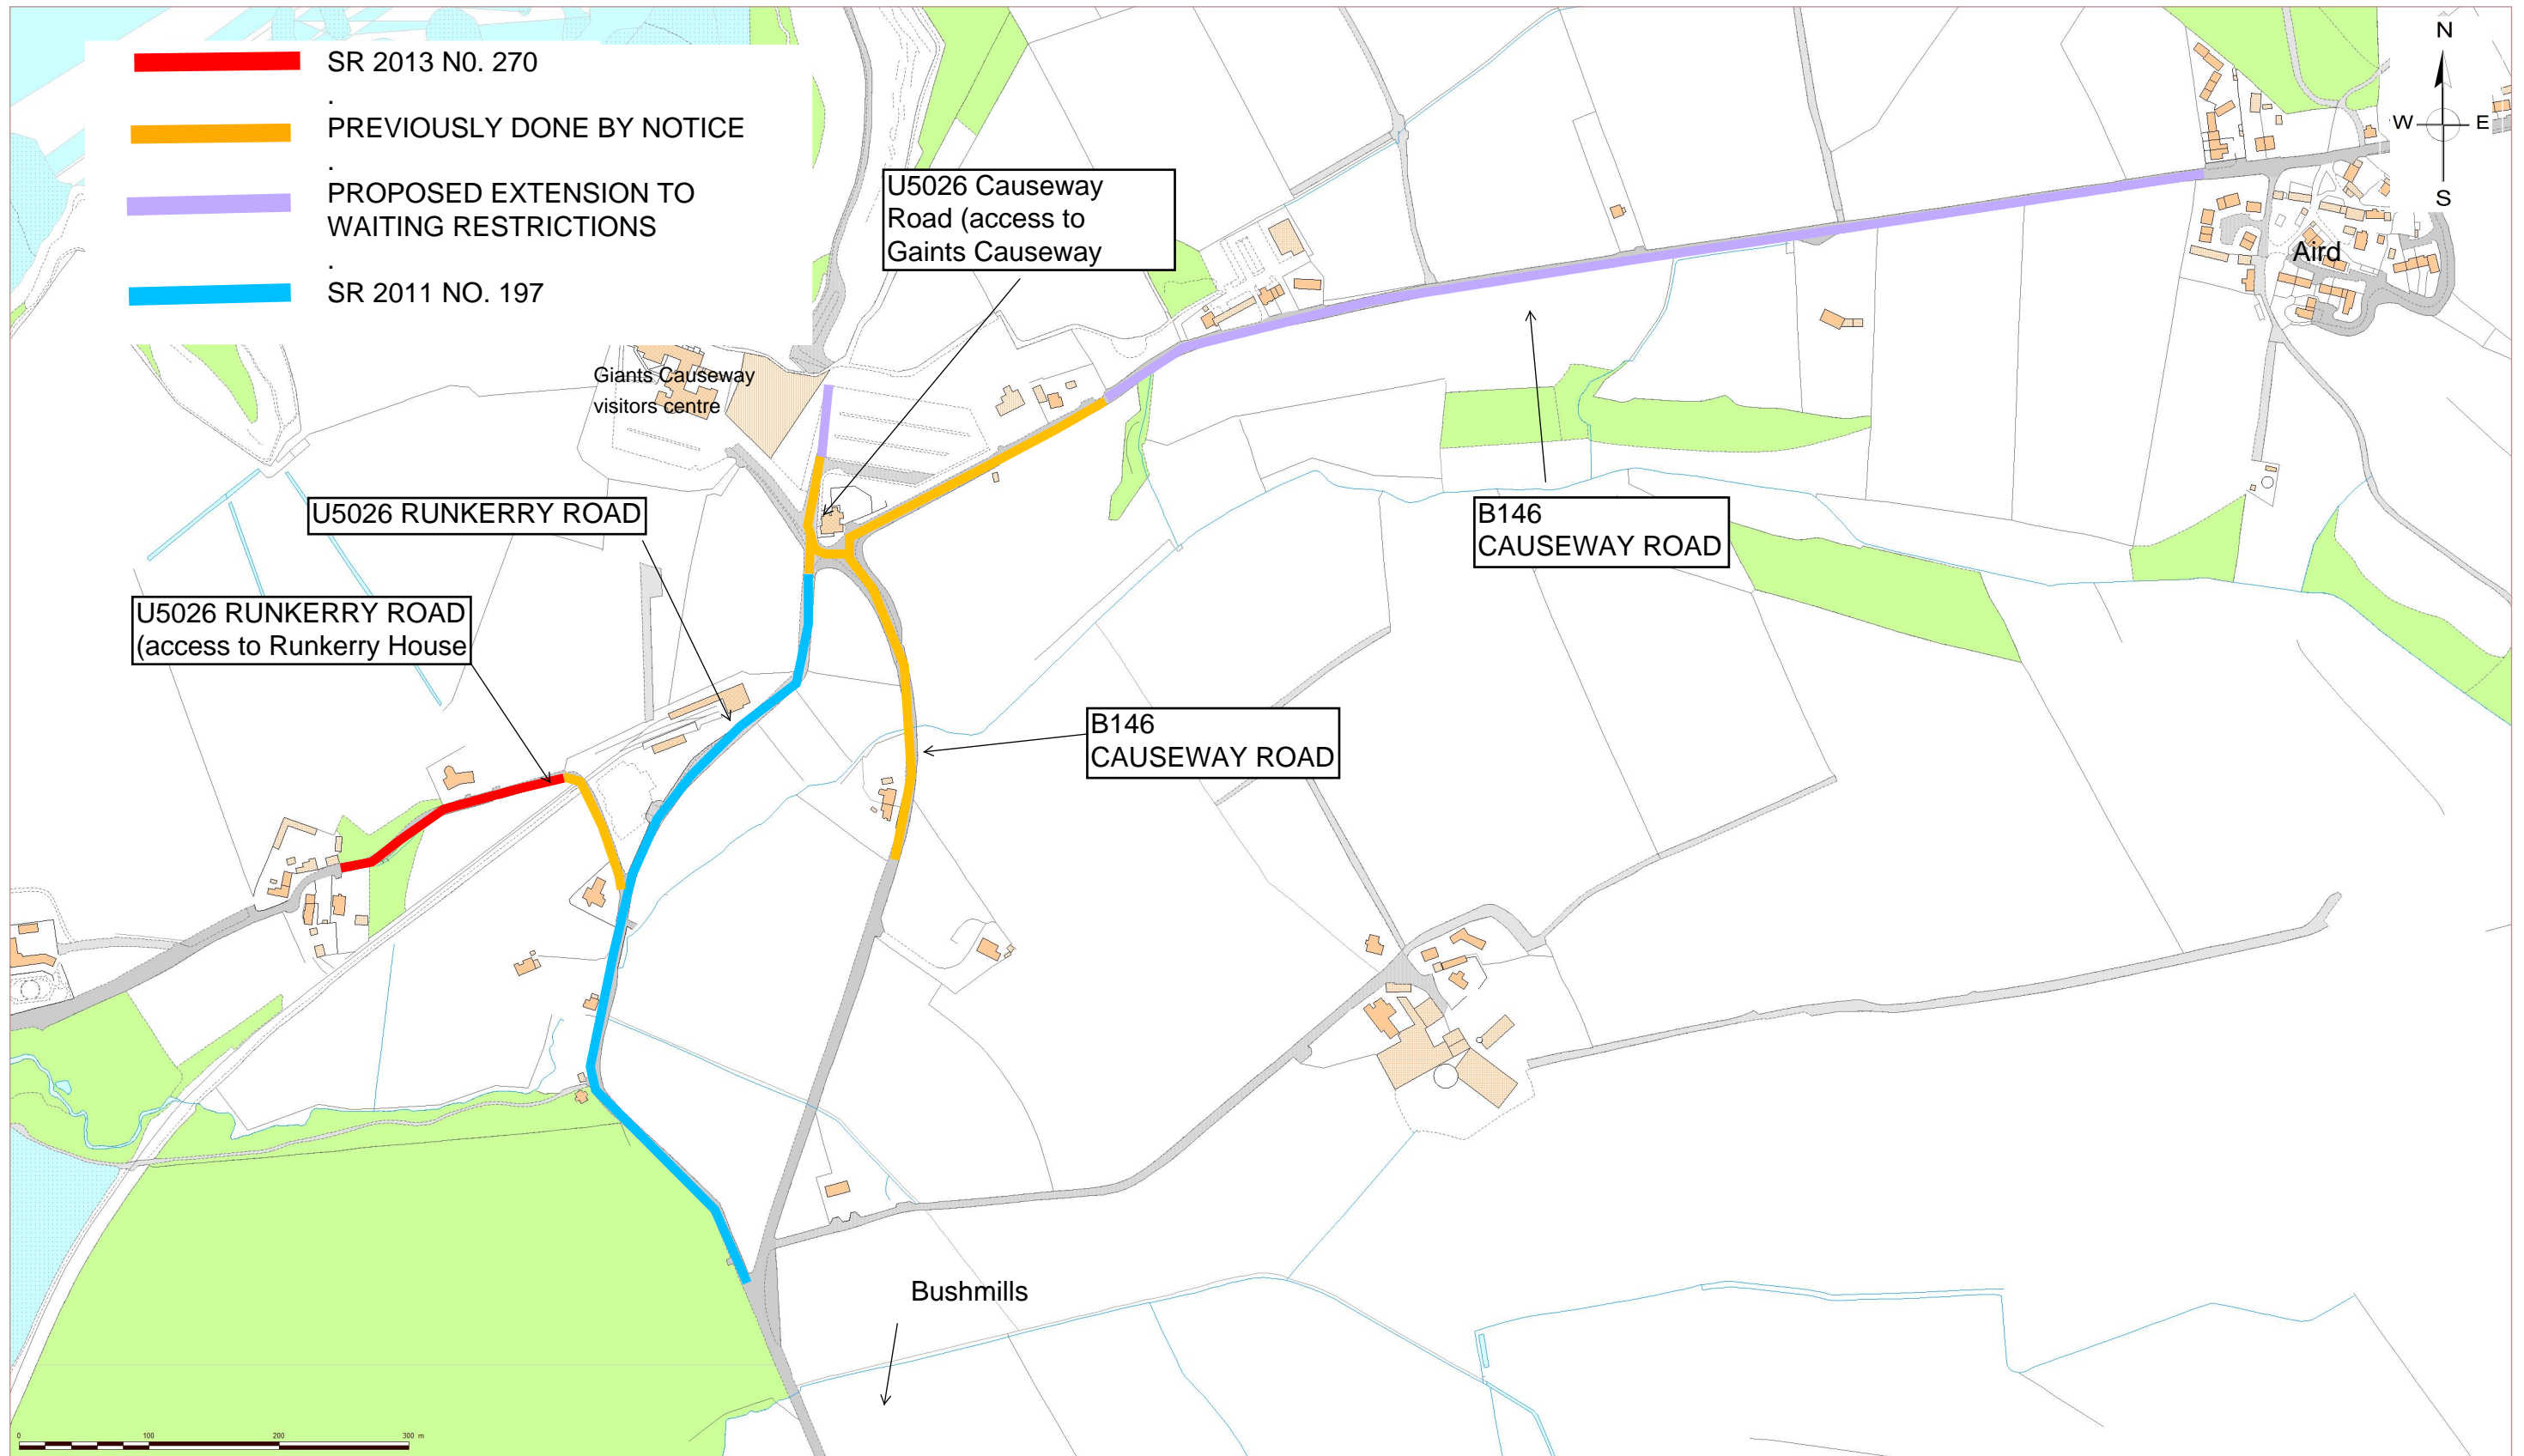

Giants Causeway Waiting Restrictions

Coords: x- 294196.79
y- 442879.61

Comments -

Date: 12th September 2016

Scale: 1:5000