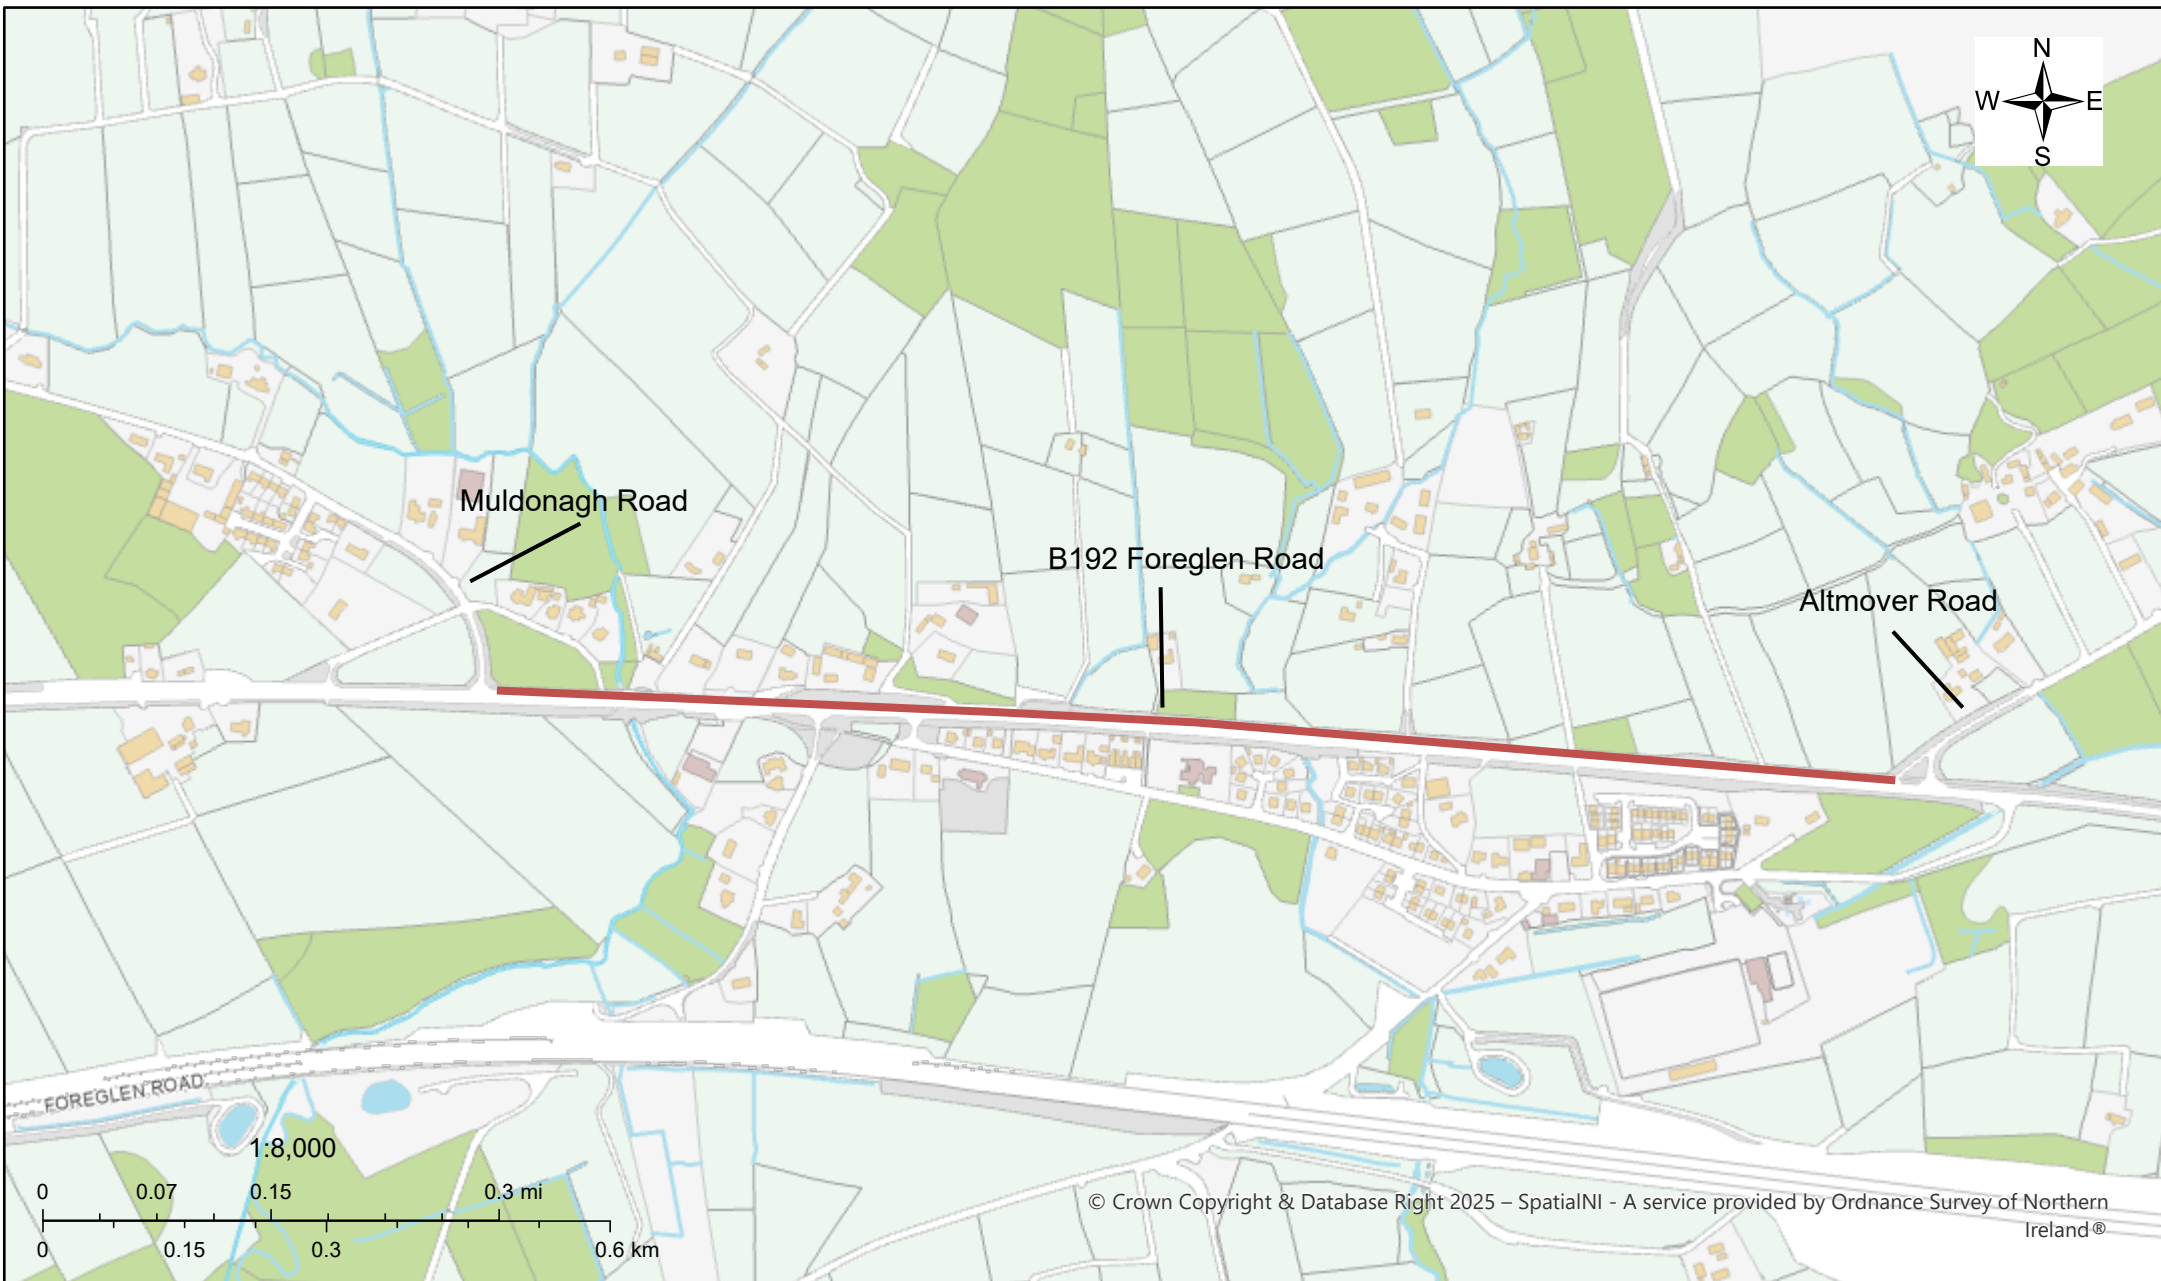

# B192 FOREGLEN ROAD

© Crown Copyright & Database Right 2025 – SpatialNI - A service provided by Ordnance Survey of Northern Ireland®

This material is based upon Crown Copyright and is reproduced with the permission of Land & Property Services under delegated authority from the Keeper of Public Records, © Crown copyright and database right MOU577.703 (2019). Unauthorised reproduction infringes © Crown copyright and may lead to prosecution or civil proceedings