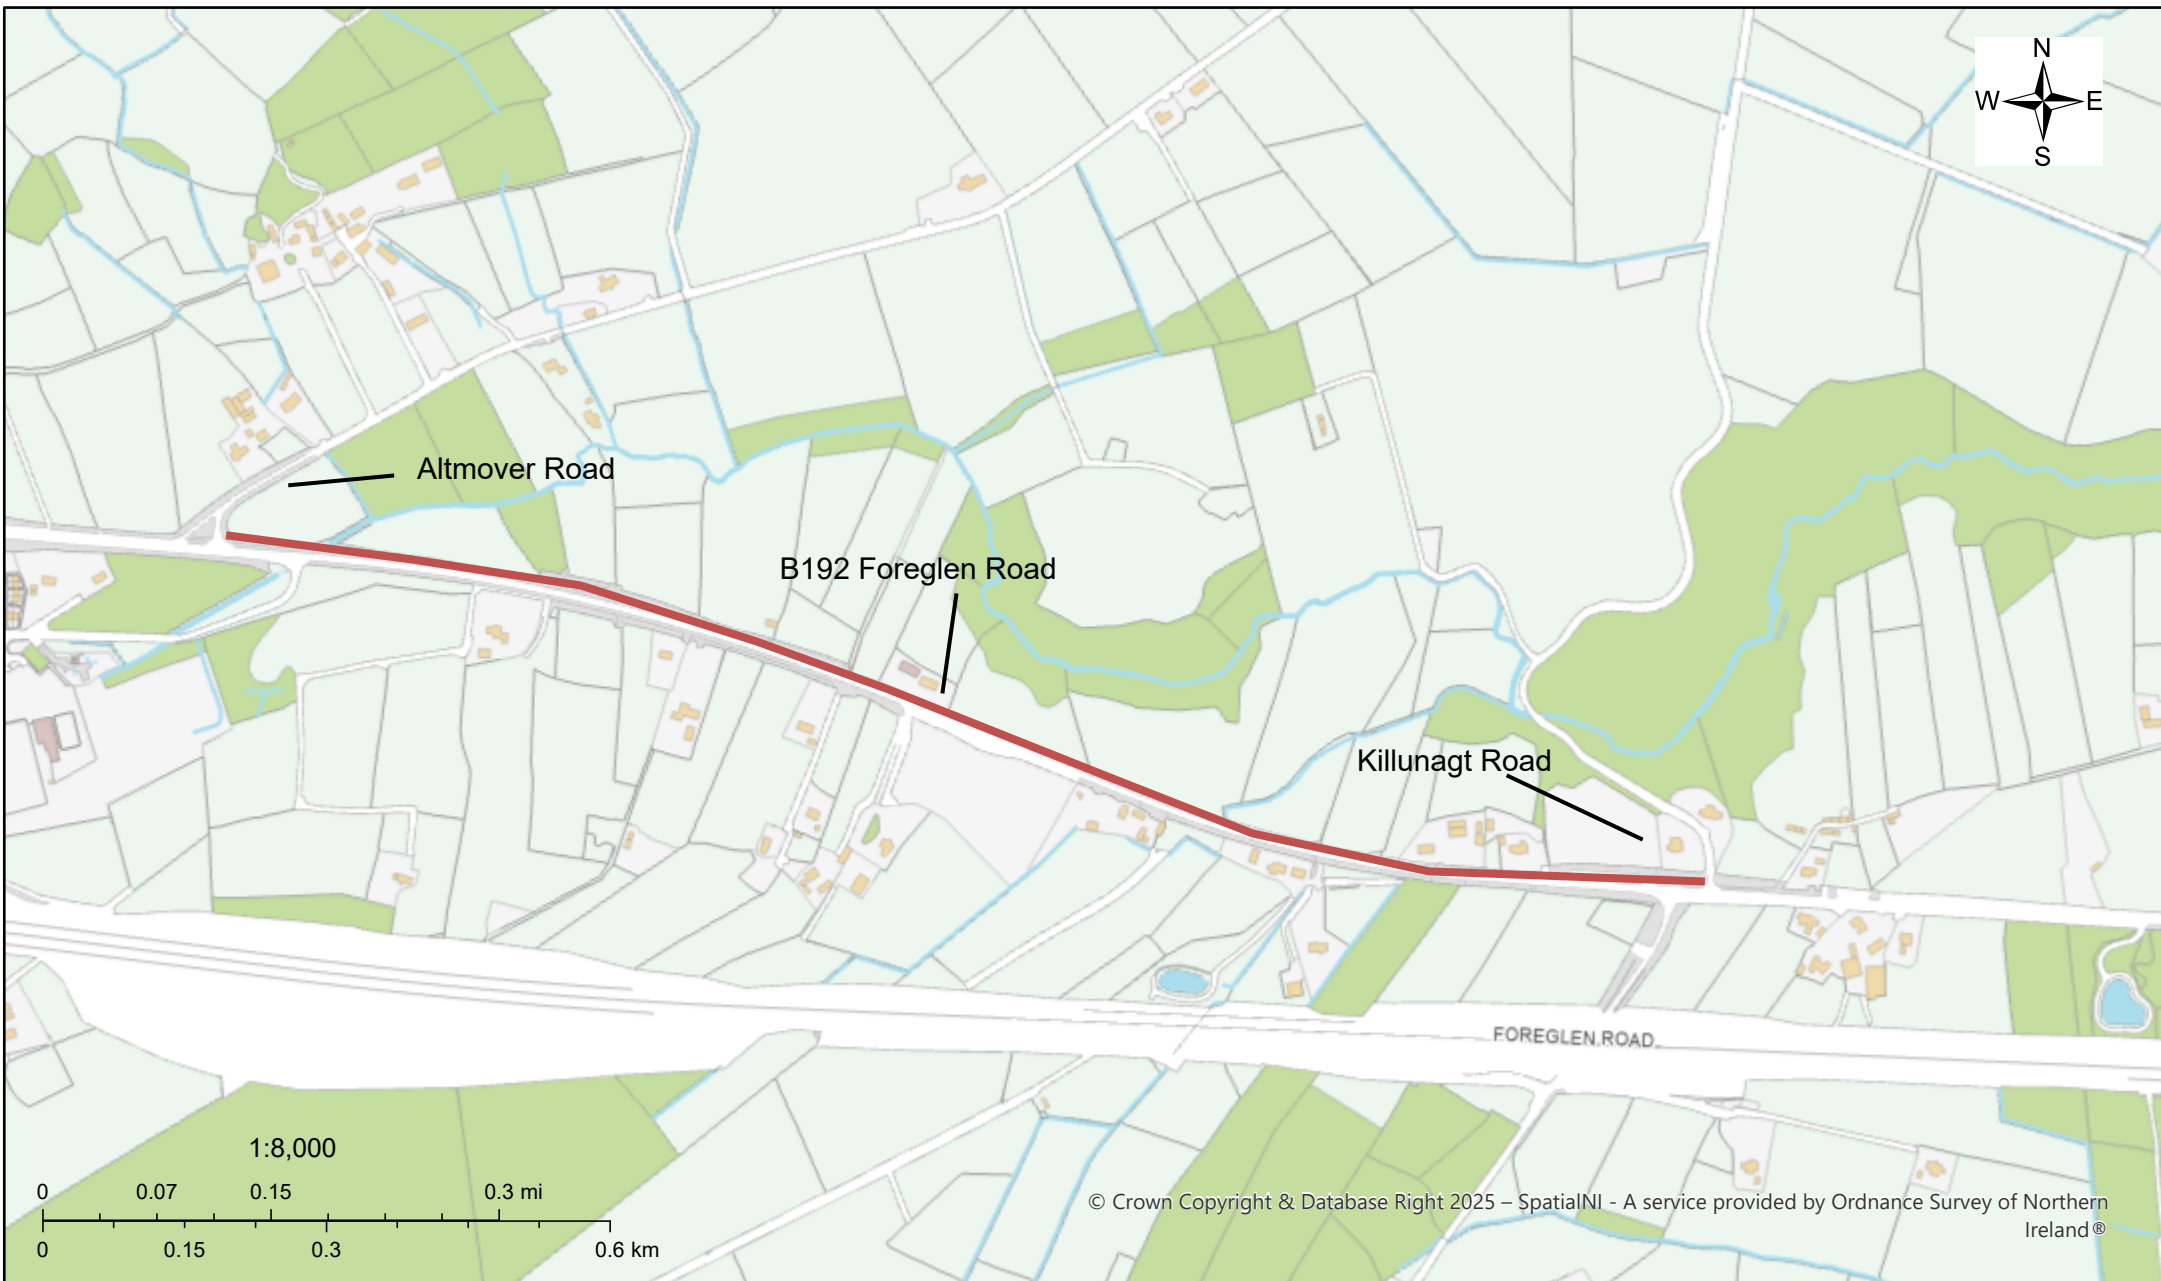

B192 FOREGLEN ROAD

© Crown Copyright & Database Right 2025 – SpatialNI - A service provided by Ordnance Survey of Northern Ireland®

This material is based upon Crown Copyright and is reproduced with the permission of Land & Property Services under delegated authority from the Keeper of Public Records, © Crown copyright and database right MOU577.703 (2019). Unauthorised reproduction infringes © Crown copyright and may lead to prosecution or civil proceedings