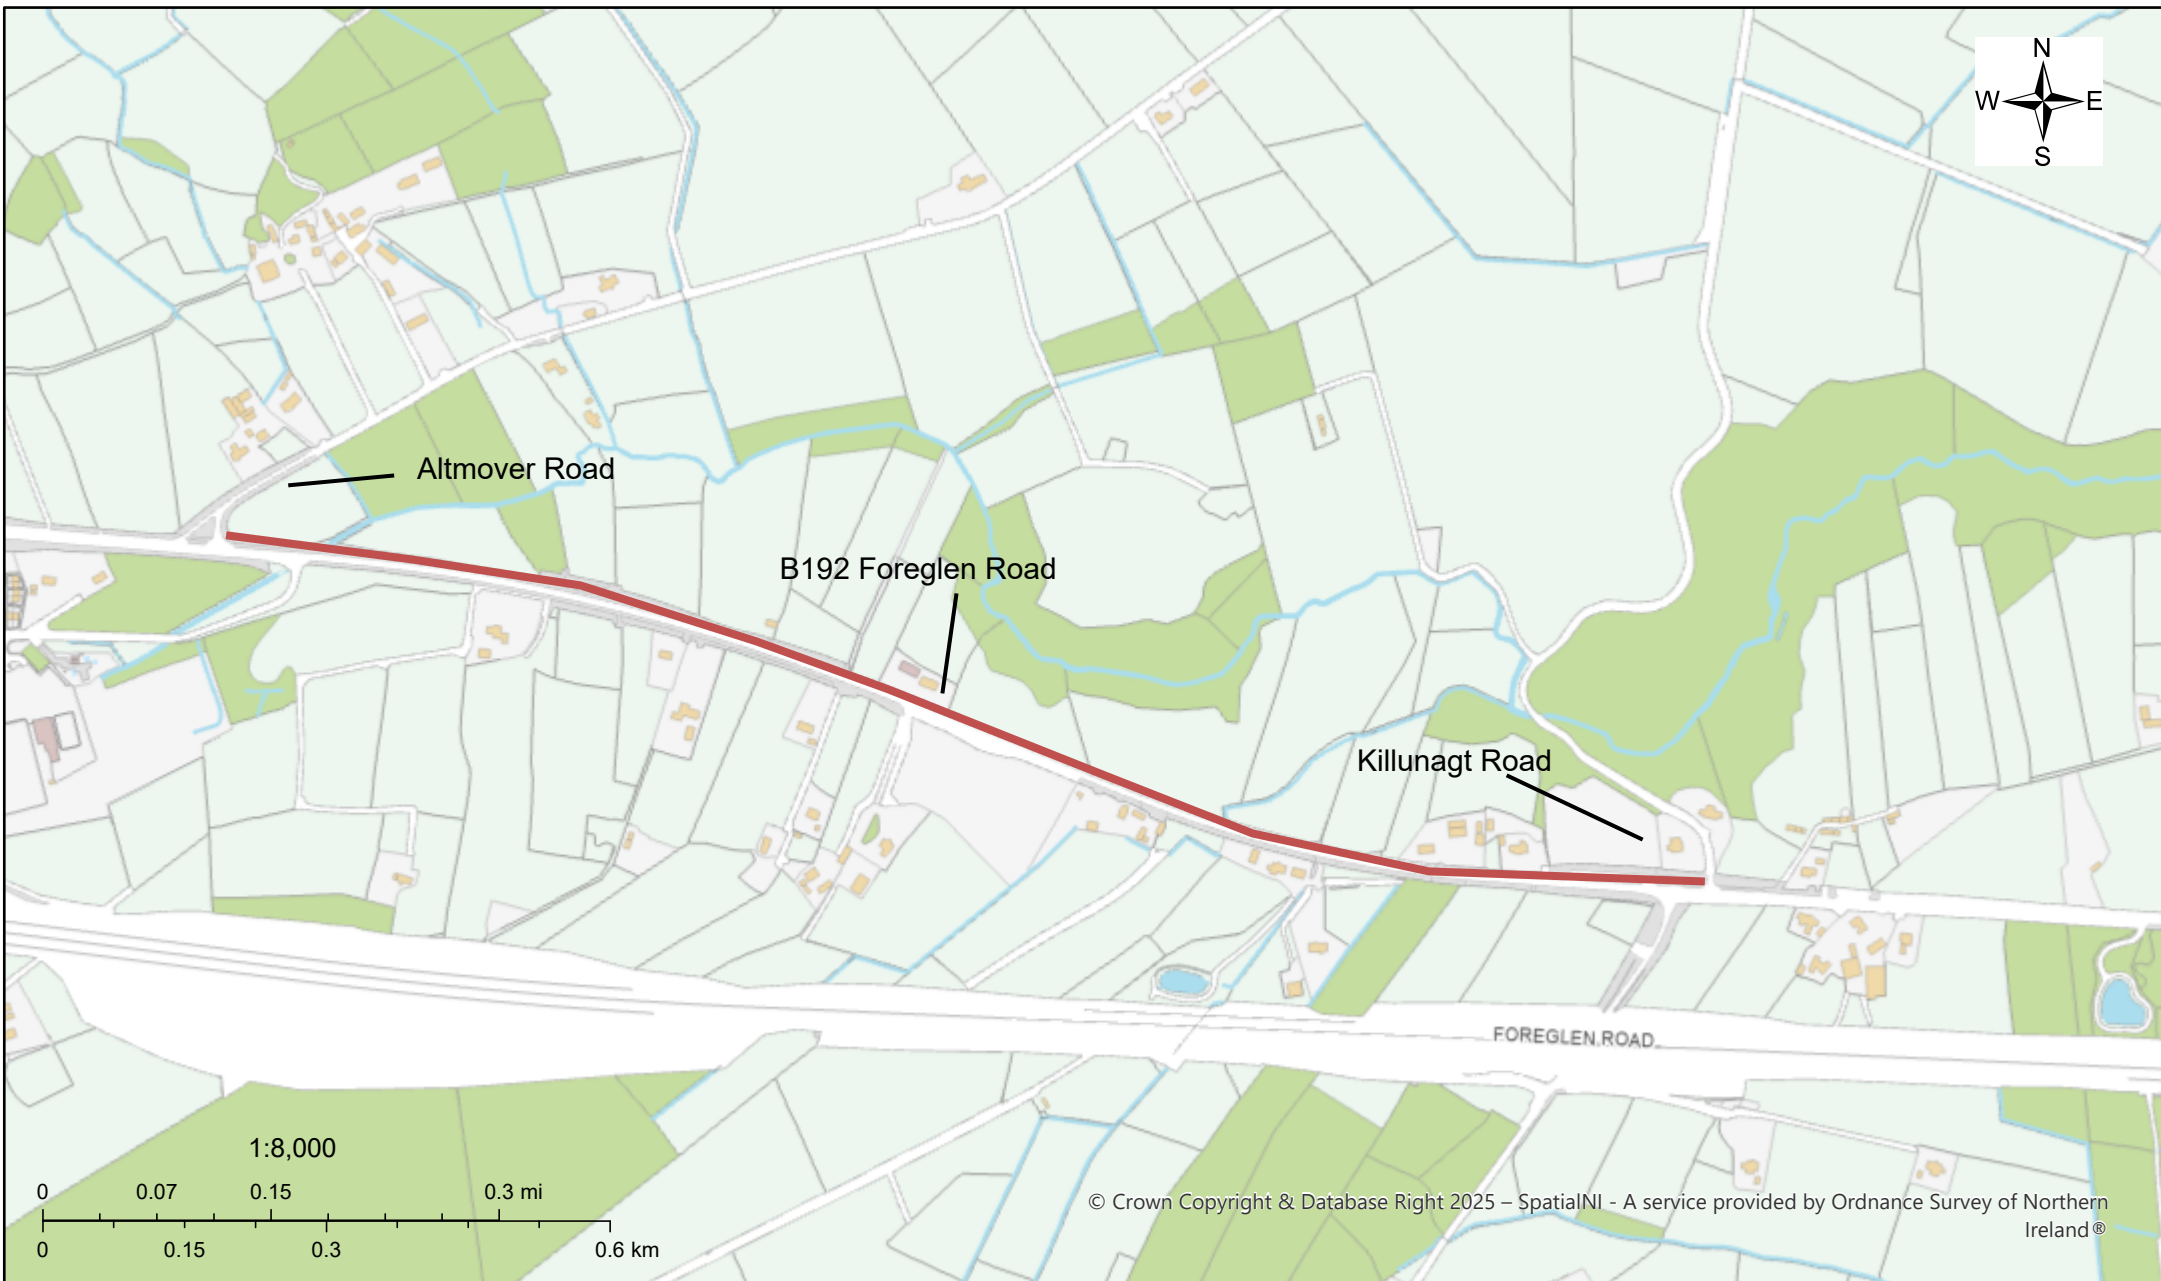

# B192 FOREGLEN ROAD

© Crown Copyright & Database Right 2025 – SpatialNI - A service provided by Ordnance Survey of Northern Ireland®

This material is based upon Crown Copyright and is reproduced with the permission of Land & Property Services under delegated authority from the Keeper of Public Records, © Crown copyright and database right MOU577.703 (2019). Unauthorised reproduction infringes © Crown copyright and may lead to prosecution or civil proceedings