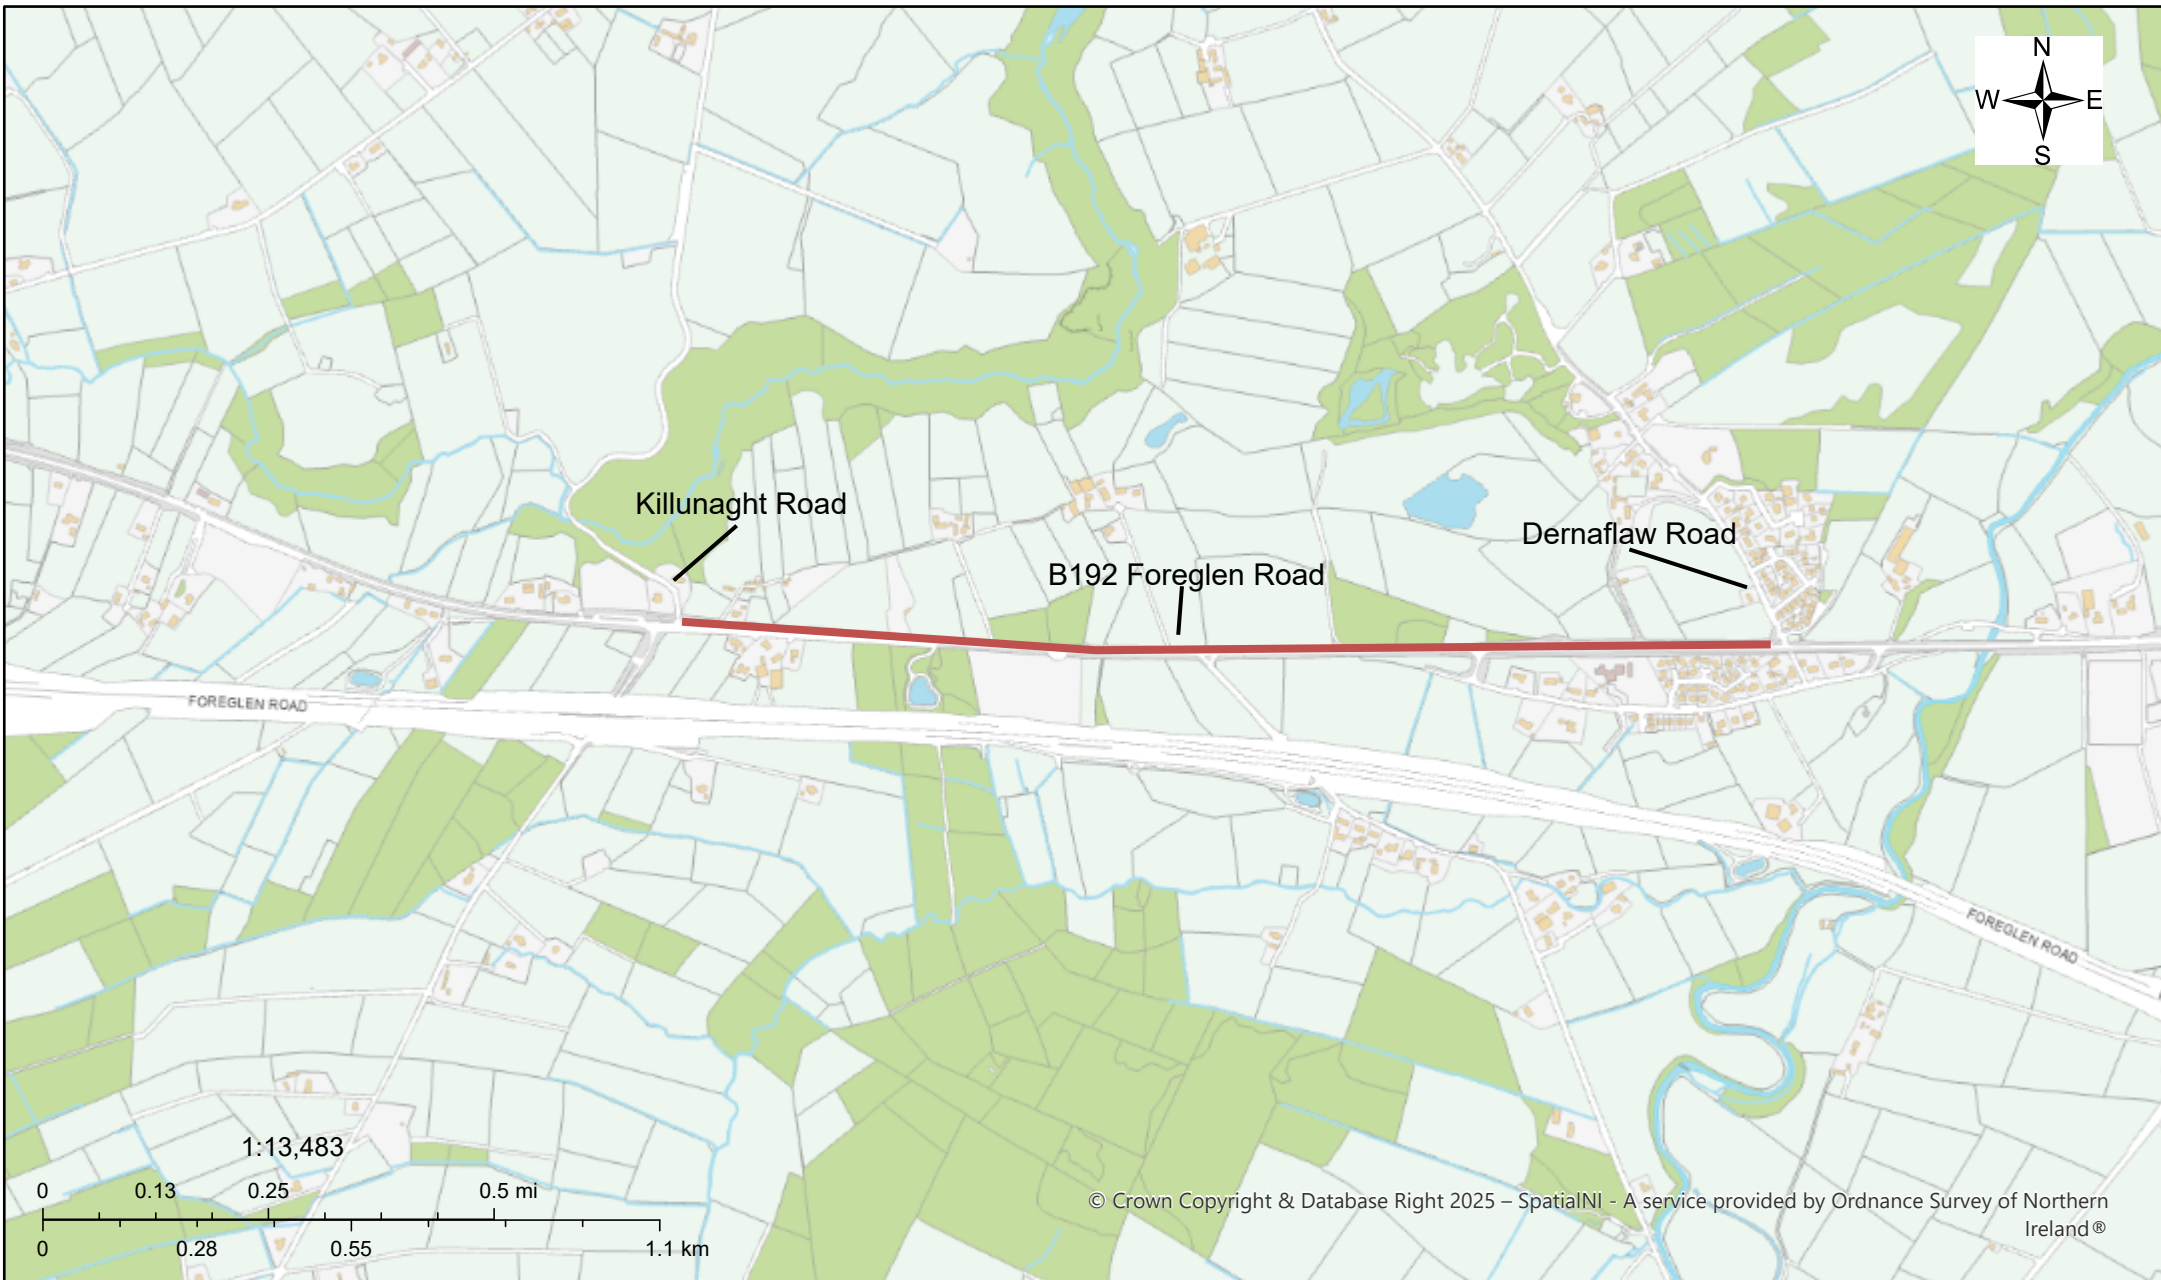

B192 FOREGLEN ROAD

1:13,483

0 0.13 0.25 0.5 mi
0 0.28 0.55 1.1 km

© Crown Copyright & Database Right 2025 – SpatialNI - A service provided by Ordnance Survey of Northern Ireland®

This material is based upon Crown Copyright and is reproduced with the permission of Land & Property Services under delegated authority from the Keeper of Public Records, © Crown copyright and database right MOU577.703 (2019). Unauthorised reproduction infringes © Crown copyright and may lead to prosecution or civil proceedings