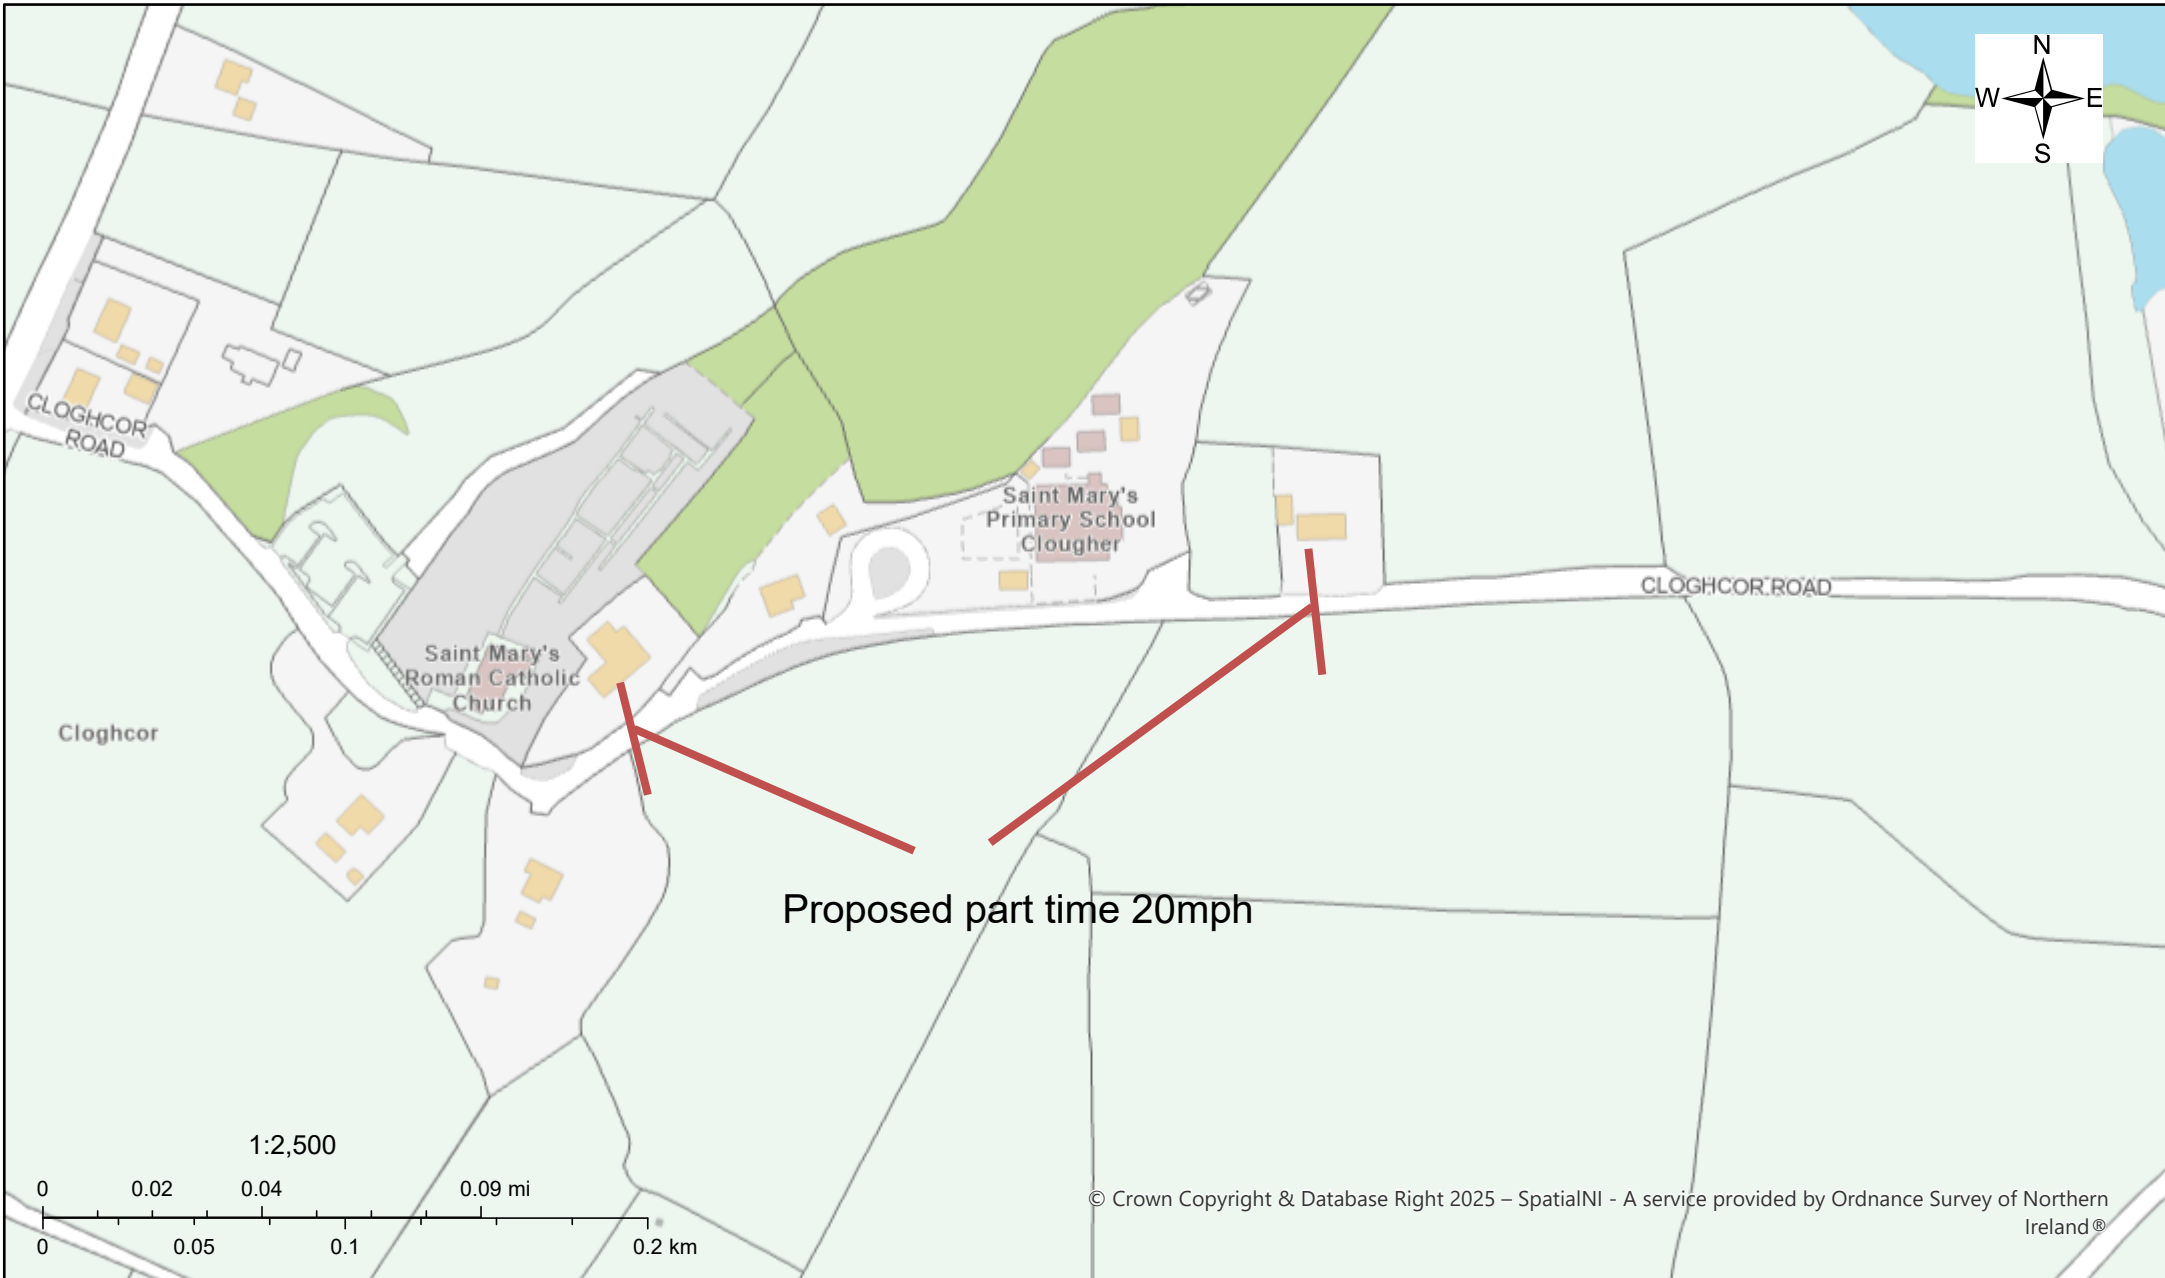

Proposed part time 20mph - St Mary's Primary School, Cloughcor

This material is based upon Crown Copyright and is reproduced with the permission of Land & Property Services under delegated authority from the Keeper of Public Records, © Crown copyright and database right MOU577.703 (2019). Unauthorised reproduction infringes © Crown copyright and may lead to prosecution or civil proceedings